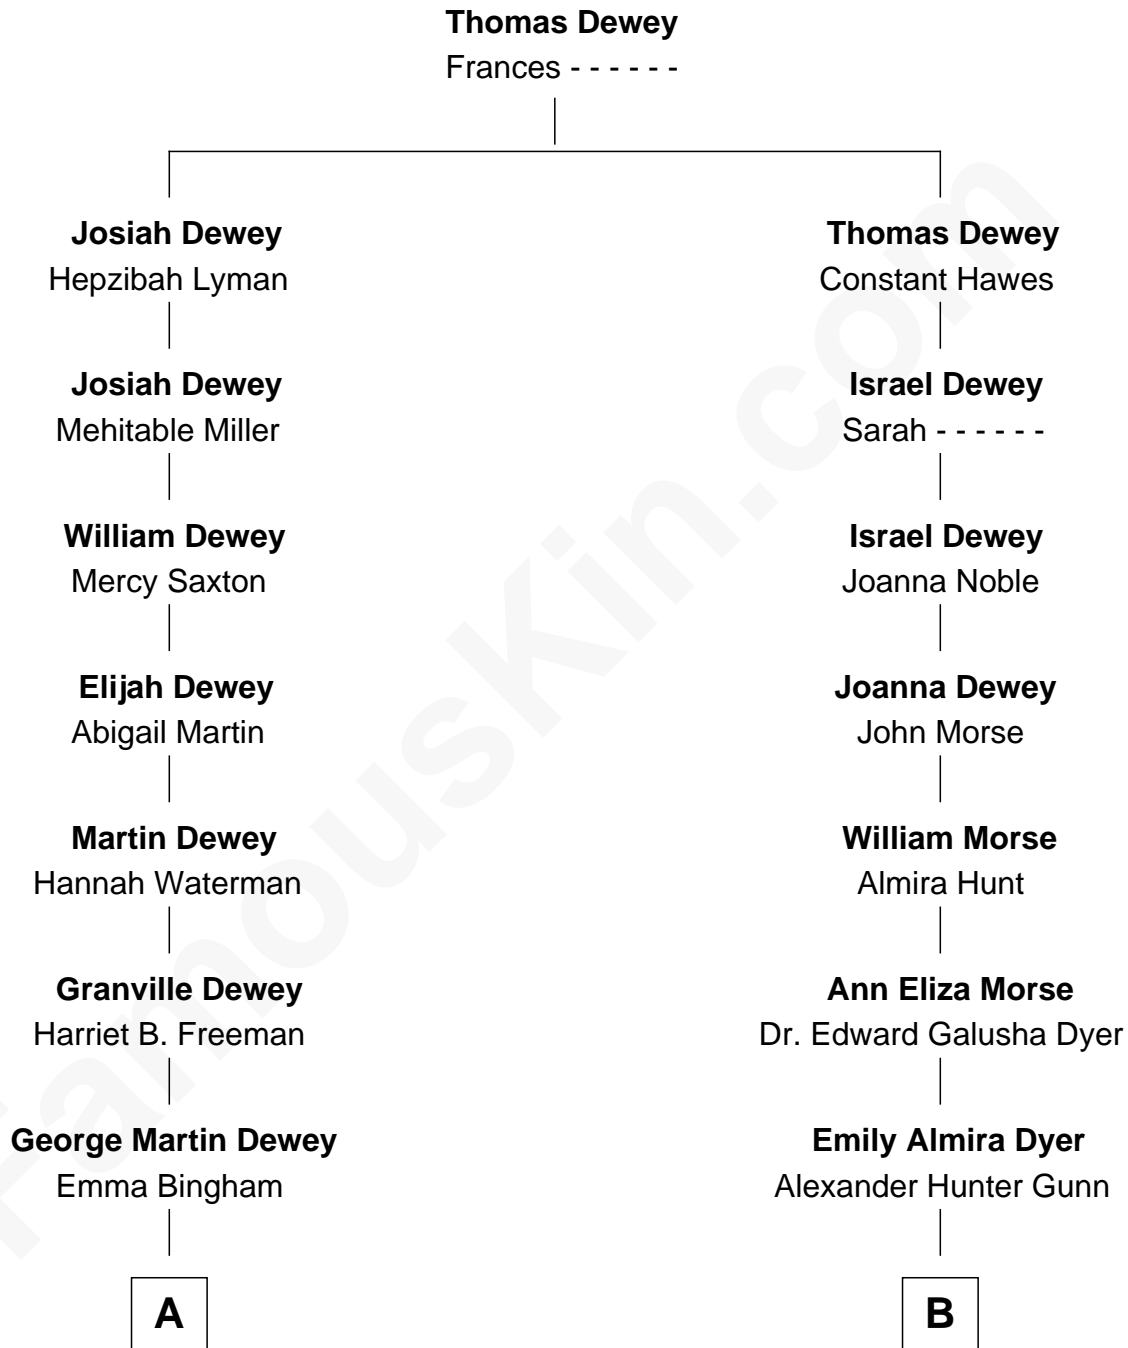

FamousKin.com
Relationship Chart of
Thomas Edmund Dewey
47th Governor of New York

8th cousin 2 times removed of

Elisabeth Shue
TV and Movie Actress

A

George Martin Dewey

Annie L. Thomas

Thomas Edmund Dewey

47th Governor of New York

B

Alexander Hunter Gunn

Harriet Grace Brewster Willcox

Mary Brewster Gunn

Adoniram Judson Wells

Anne Brewster Wells

James William Shue

Elisabeth Shue

TV and Movie Actress