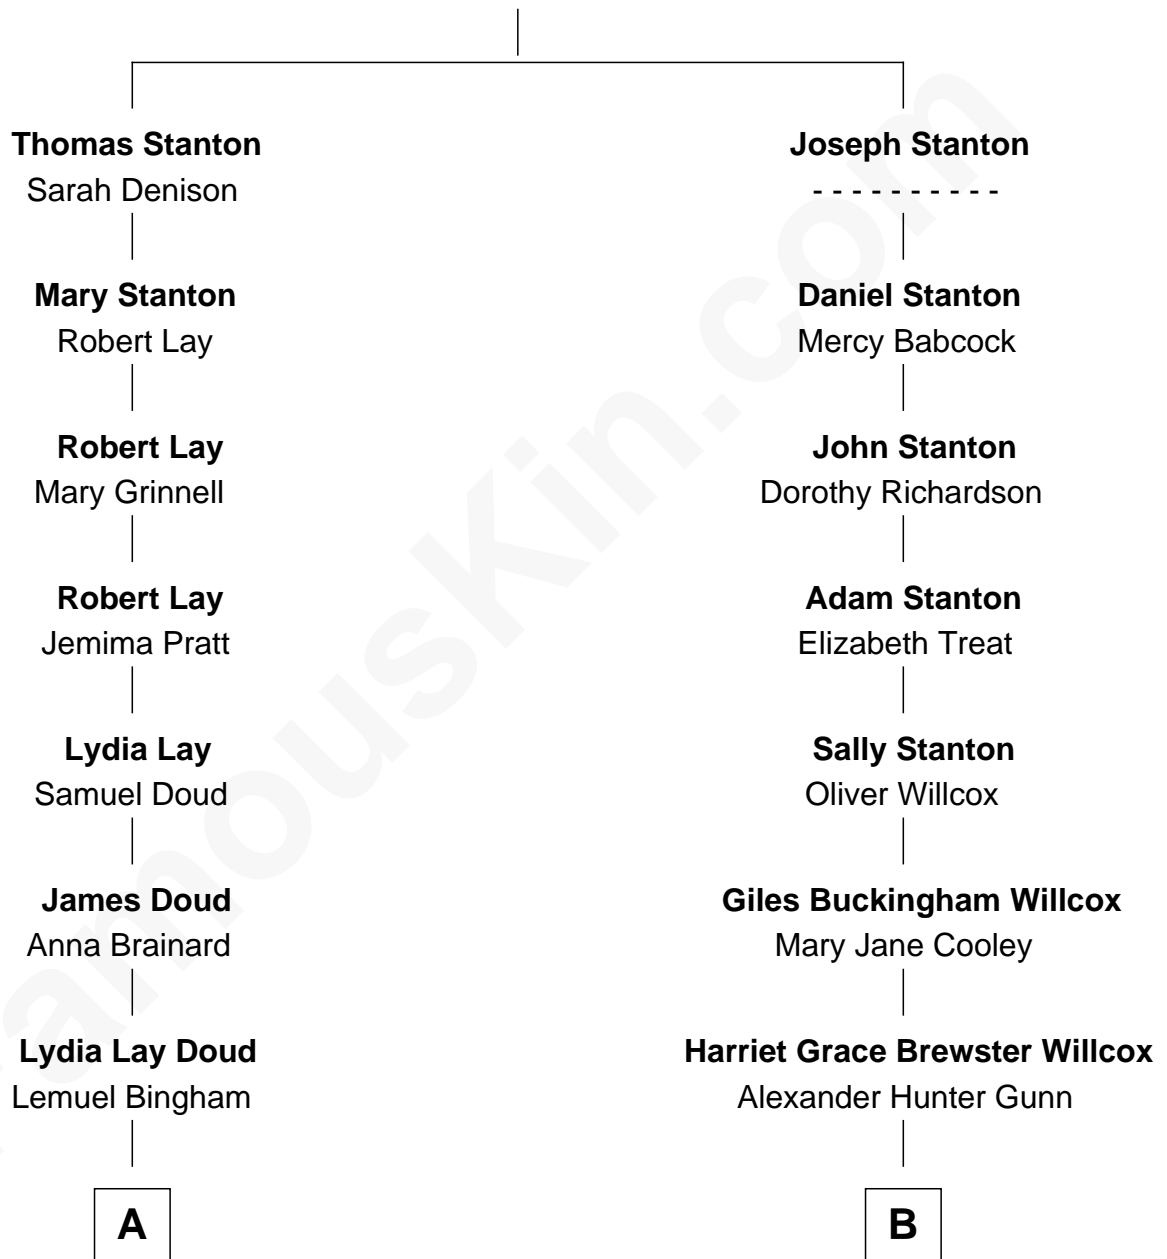

FamousKin.com
Relationship Chart of
Thomas Edmund Dewey
47th Governor of New York

9th cousin of

Andrew Shue
TV Actor

Thomas Stanton
 Ann Lord

A

Emma Bingham
George Martin Dewey

George Martin Dewey
Annie L. Thomas

Thomas Edmund Dewey
47th Governor of New York

B

Mary Brewster Gunn
Adoniram Judson Wells

Anne Brewster Wells
James William Shue

Andrew Shue
TV Actor

FamousKin.com