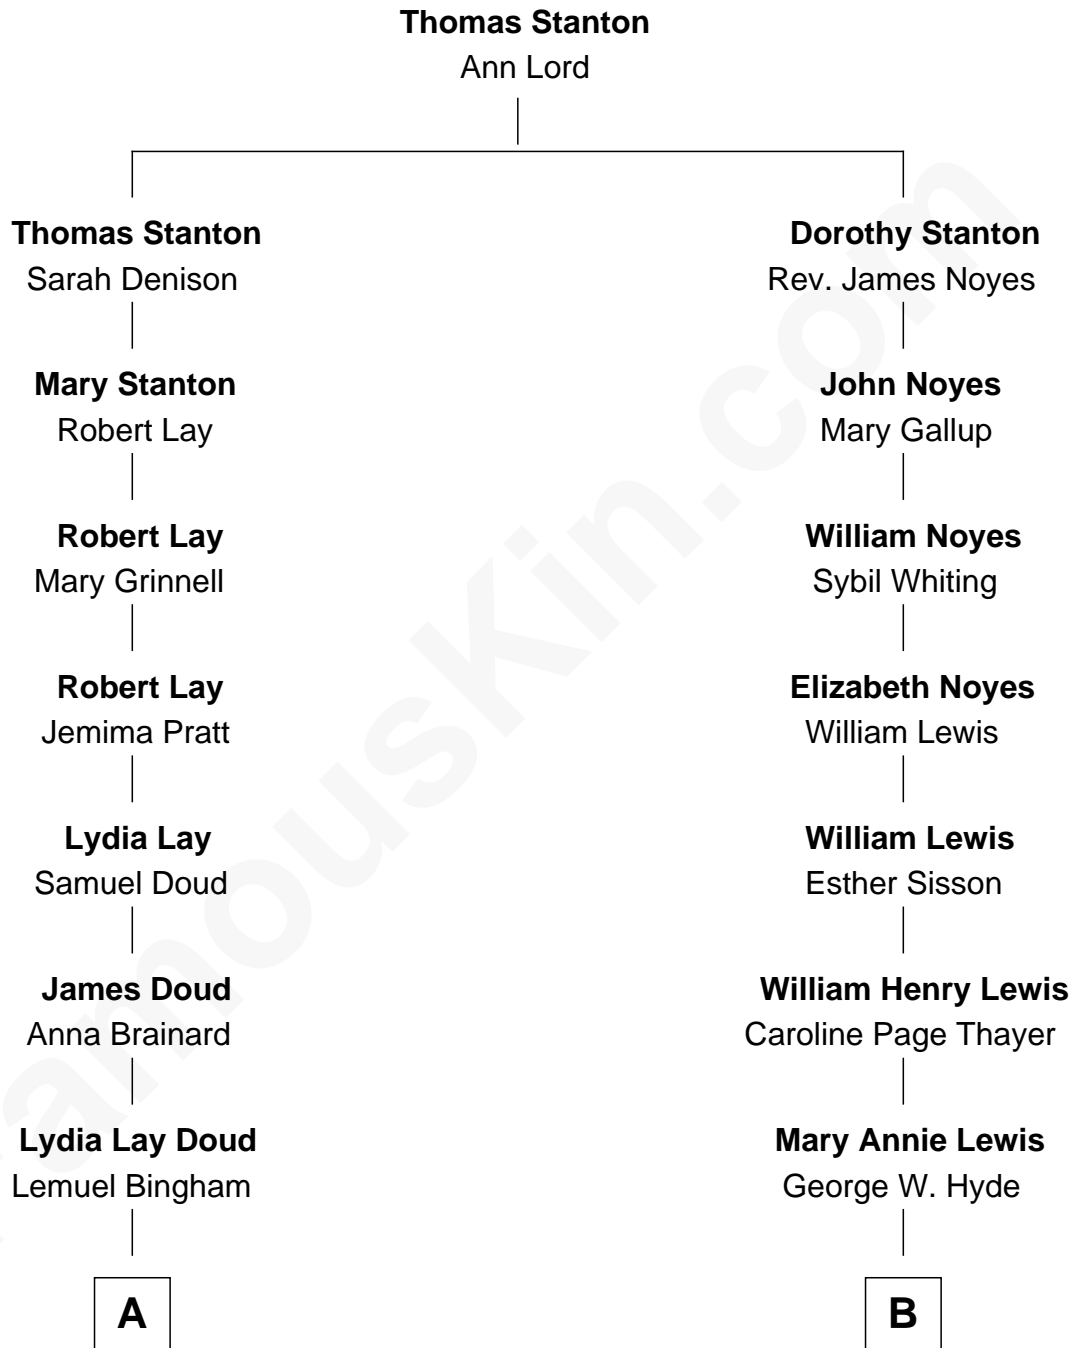

FamousKin.com
Relationship Chart of
Thomas Edmund Dewey
47th Governor of New York

9th cousin of
David Hyde Pierce
Stage, TV, and Movie Actor

A

Emma Bingham
George Martin Dewey

George Martin Dewey
Annie L. Thomas

Thomas Edmund Dewey
47th Governor of New York

B

Helen E. Hyde
Arthur J. Pierce

George Hyde Pierce
Laura Marie Hughes

David Hyde Pierce
Stage, TV, and Movie Actor

FamousKin.com