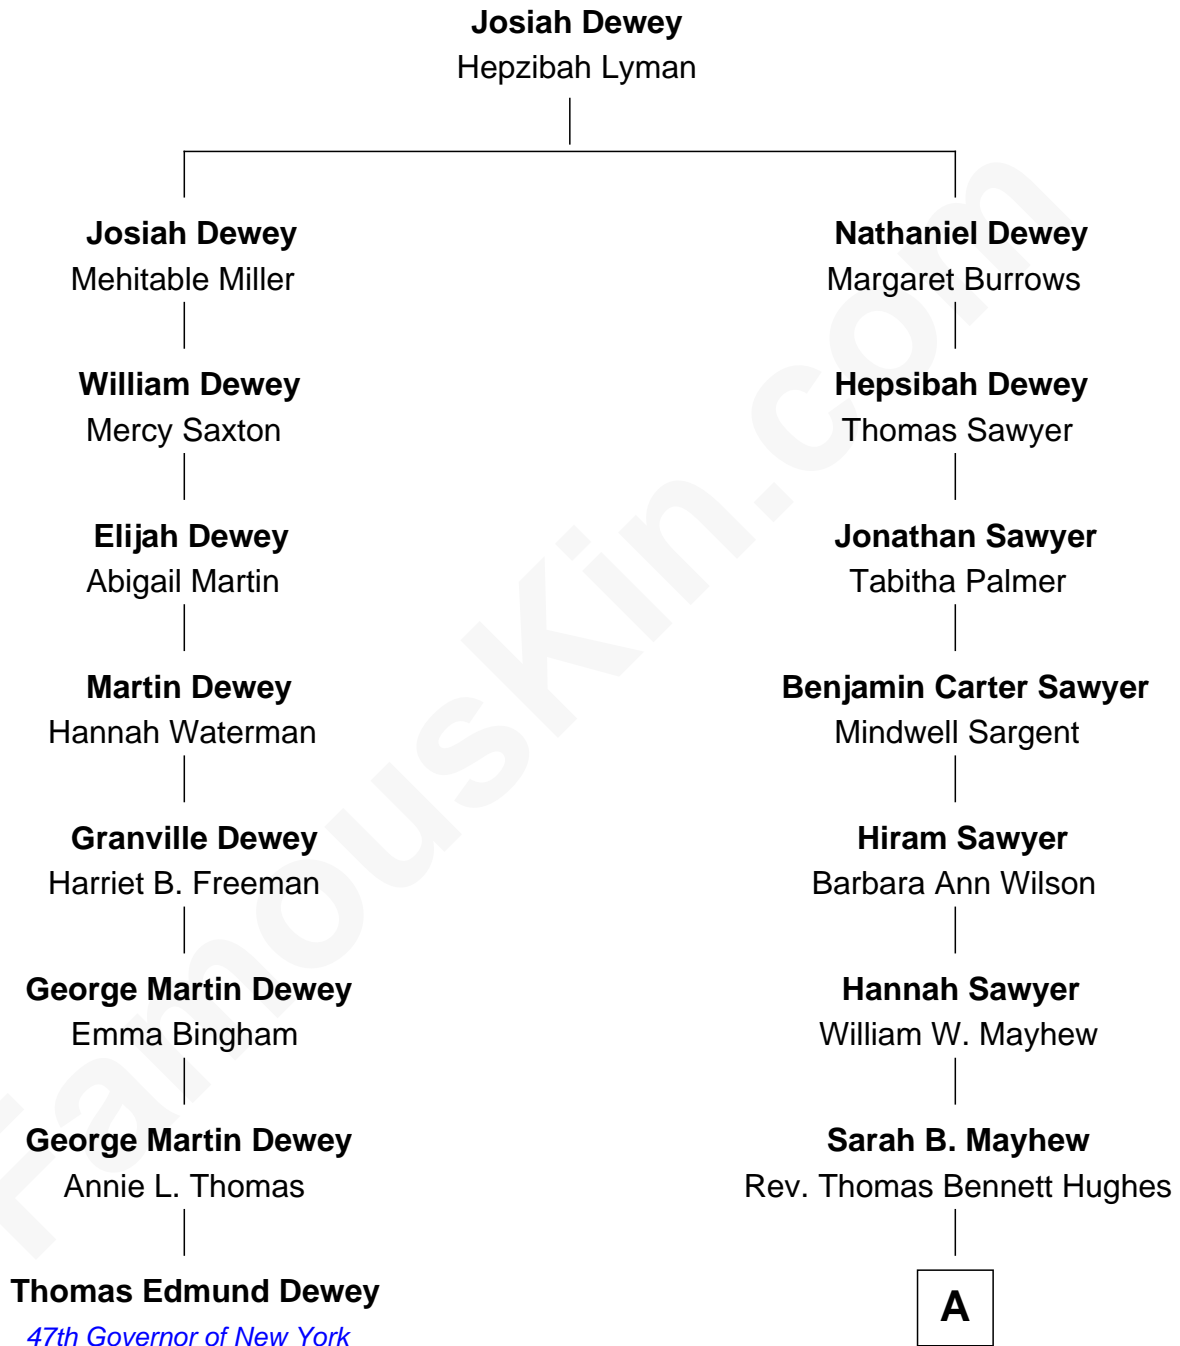

FamousKin.com
Relationship Chart of
Thomas Edmund Dewey
47th Governor of New York

7th cousin 2 times removed of
David Hyde Pierce
Stage, TV, and Movie Actor

A

|
Lorado Thomas Hughes

Mildred E. Sherman

|
Laura Marie Hughes

George Hyde Pierce

|
David Hyde Pierce

Stage, TV, and Movie Actor

FamousKin.com