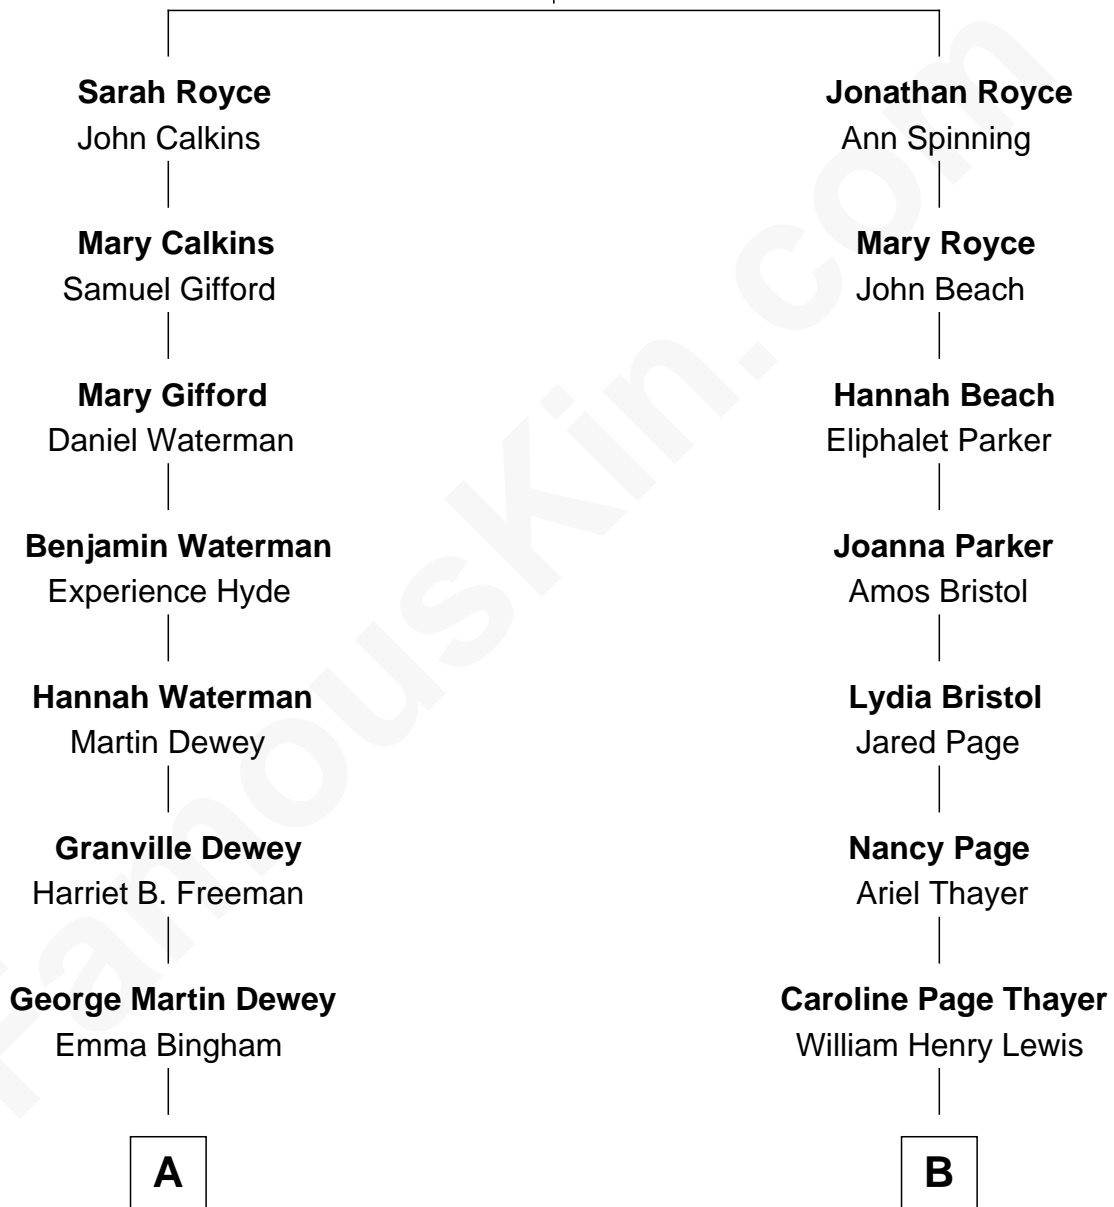

FamousKin.com Relationship Chart of

Thomas Edmund Dewey

47th Governor of New York

8th cousin 2 times removed of

David Hyde Pierce

Stage, TV, and Movie Actor

Robert Royce

Mary - - - - -

A

George Martin Dewey

Annie L. Thomas

Thomas Edmund Dewey

47th Governor of New York

B

Mary Annie Lewis

George W. Hyde

Helen E. Hyde

Arthur J. Pierce

George Hyde Pierce

Laura Marie Hughes

David Hyde Pierce

Stage, TV, and Movie Actor