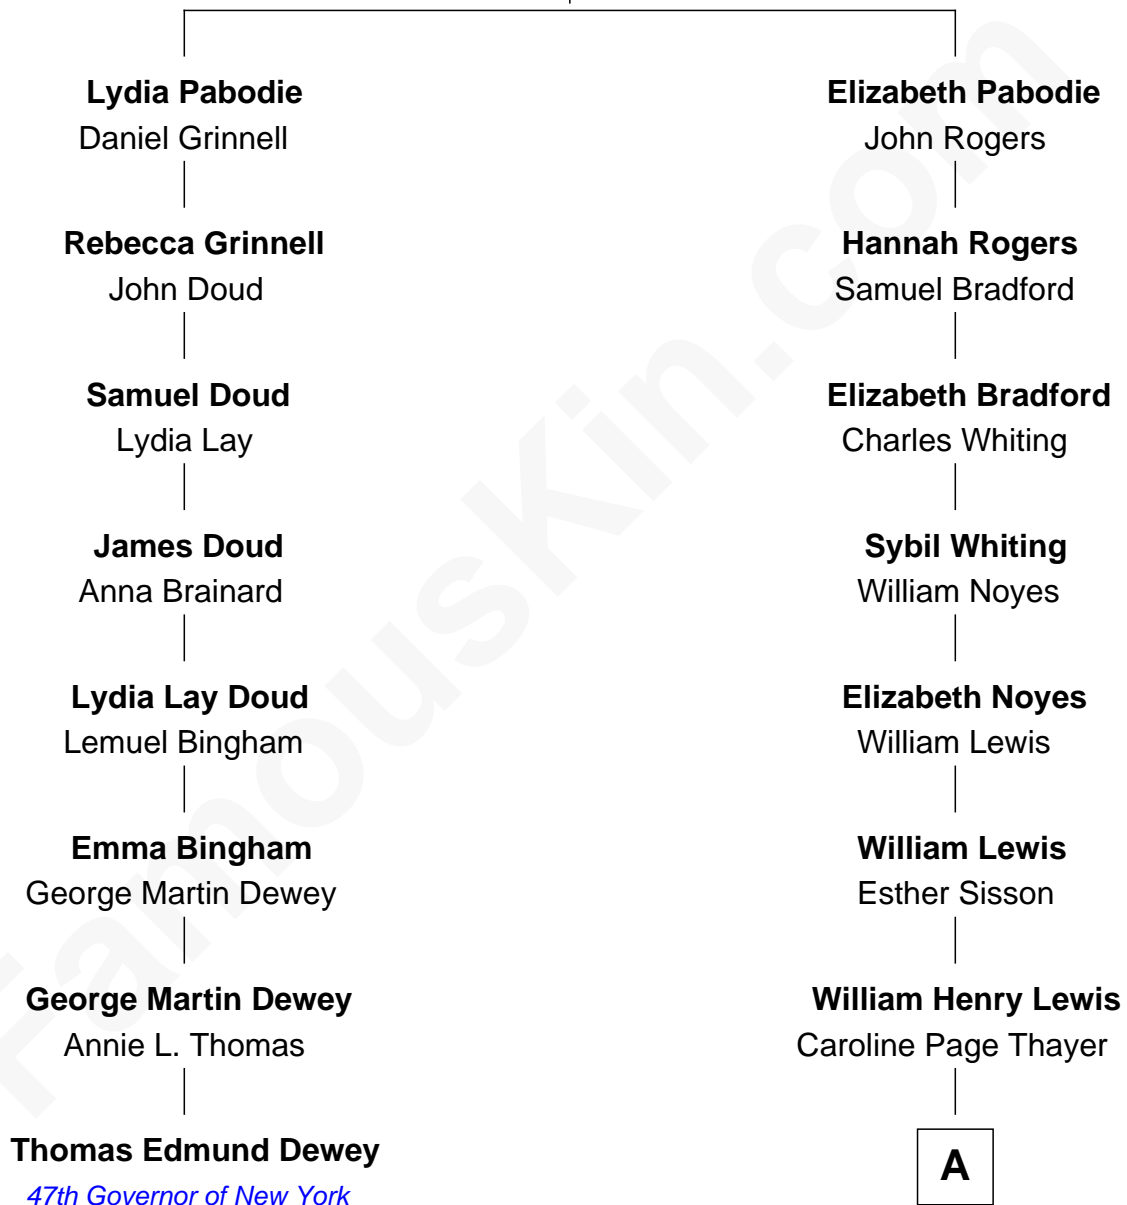

FamousKin.com
Relationship Chart of
Thomas Edmund Dewey
47th Governor of New York

7th cousin 3 times removed of
David Hyde Pierce
Stage, TV, and Movie Actor

William Pabodie
 Elizabeth Alden

A

—
Mary Annie Lewis

George W. Hyde

—
Helen E. Hyde

Arthur J. Pierce

—
George Hyde Pierce

Laura Marie Hughes

—
David Hyde Pierce

Stage, TV, and Movie Actor