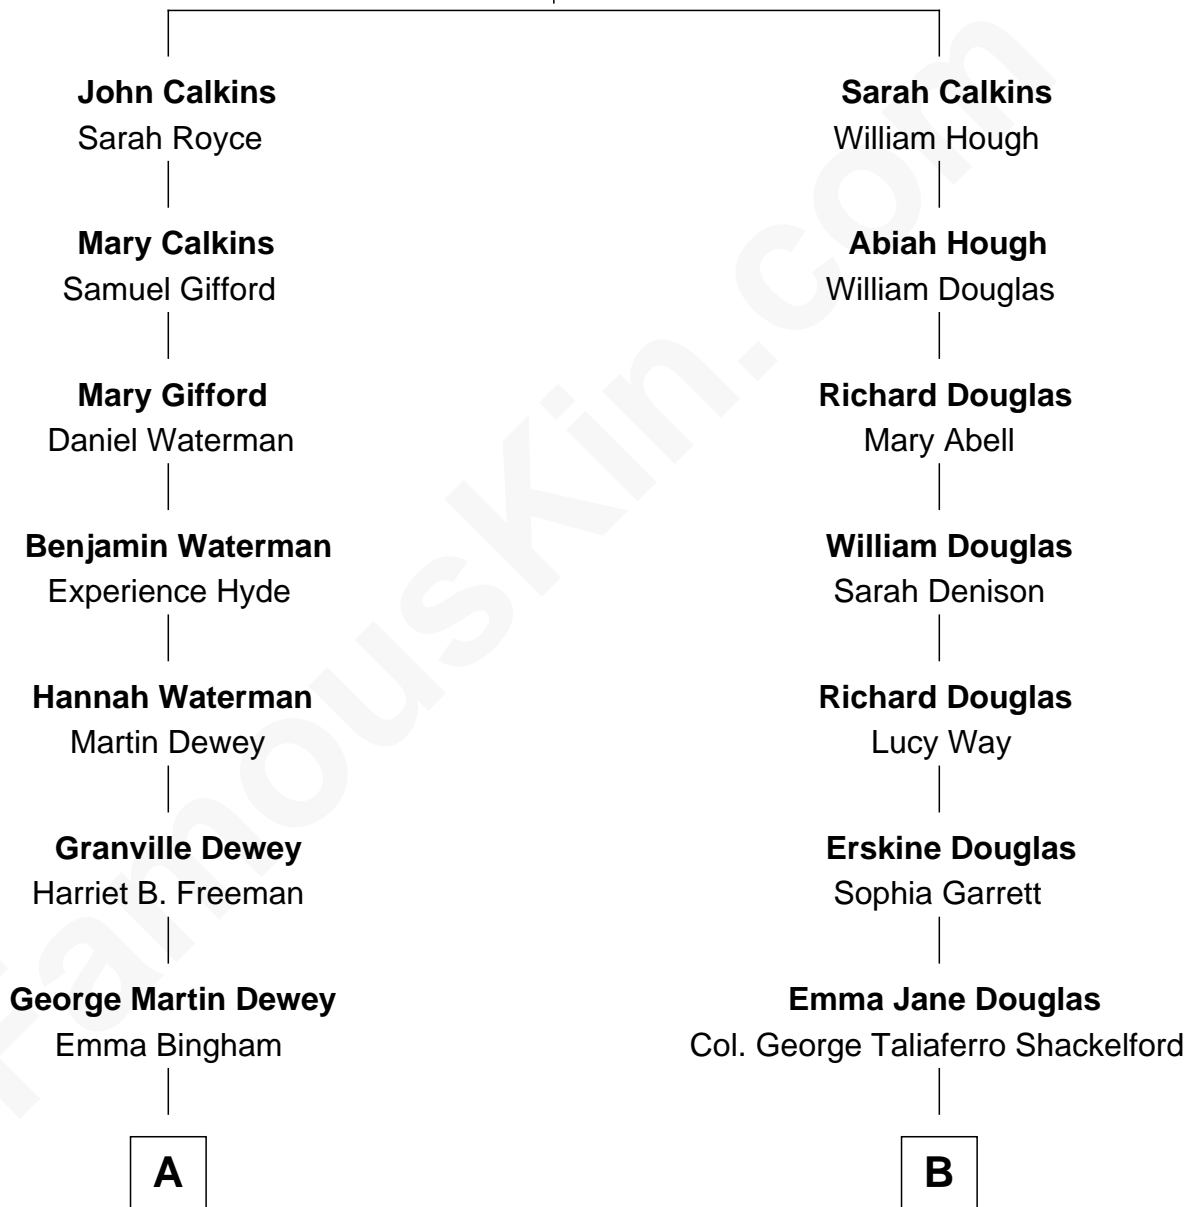

FamousKin.com
Relationship Chart of
Thomas Edmund Dewey
47th Governor of New York

8th cousin 2 times removed of

Illeana Douglas
TV and Movie Actress

Hugh Calkins
 Anne - - - - -

A

George Martin Dewey

Annie L. Thomas

Thomas Edmund Dewey

47th Governor of New York

B

Lena Priscilla Shackelford

Edouard Gregory Hesselberg

Melvyn Edouard Hesselberg

Rosalind Hightower

Gregory Hesselberg