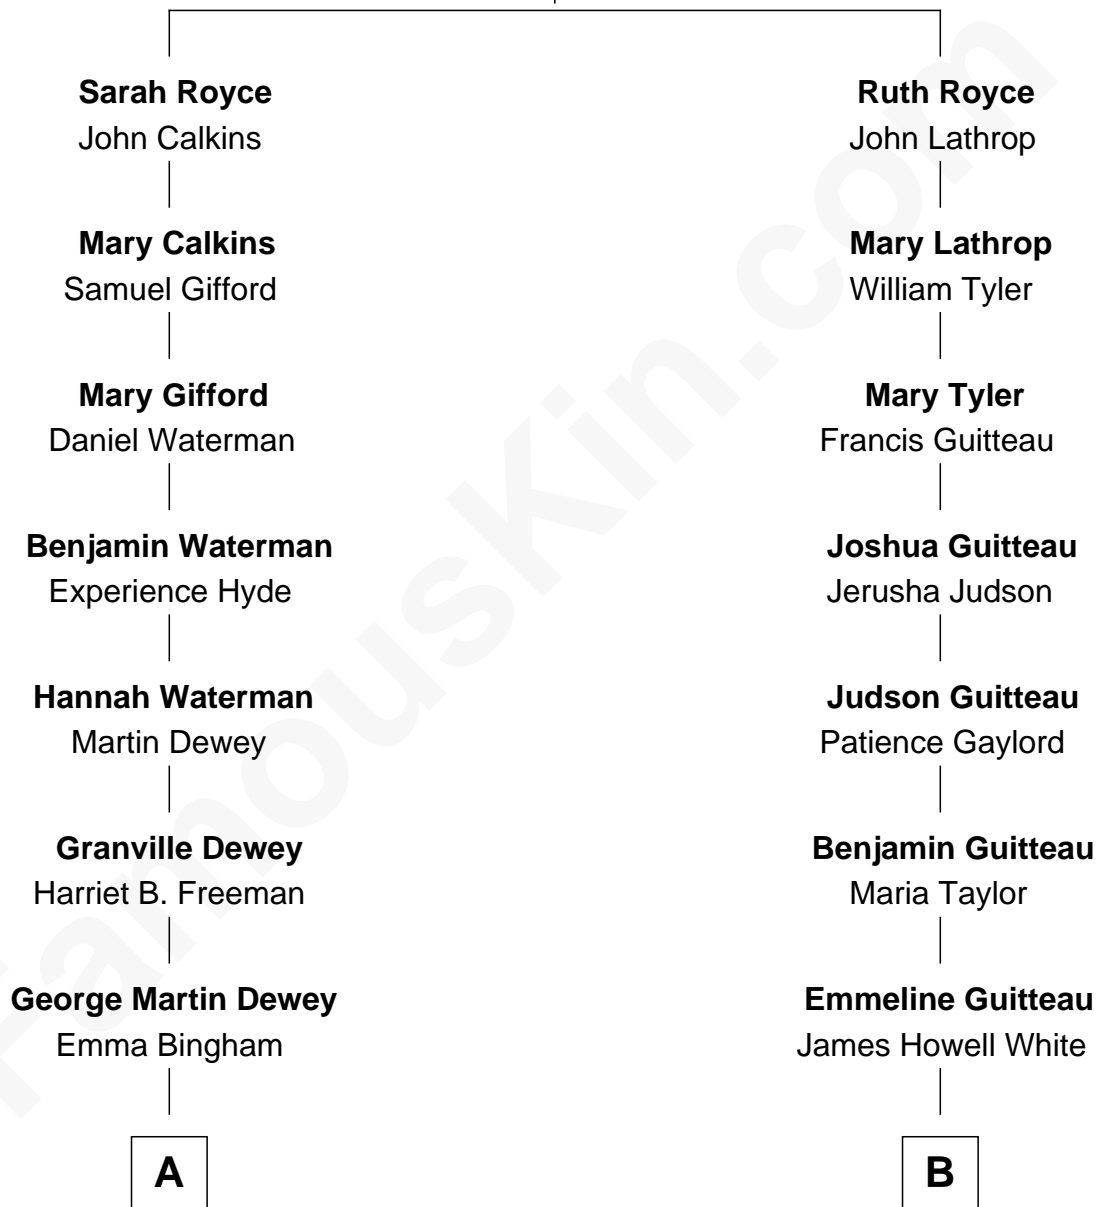

FamousKin.com Relationship Chart of

Thomas Edmund Dewey

47th Governor of New York

8th cousin 1 time removed of

Henry A. Wallace

33rd U.S. Vice-President

Robert Royce

Mary - - - - -

A

George Martin Dewey

Annie L. Thomas

Thomas Edmund Dewey

47th Governor of New York

B

Mary Ann Matilda White

John Avery Brodhead

Carrie May Brodhead

Henry Cantwell Wallace

Henry A. Wallace

33rd U.S. Vice-President

FamousKin.com