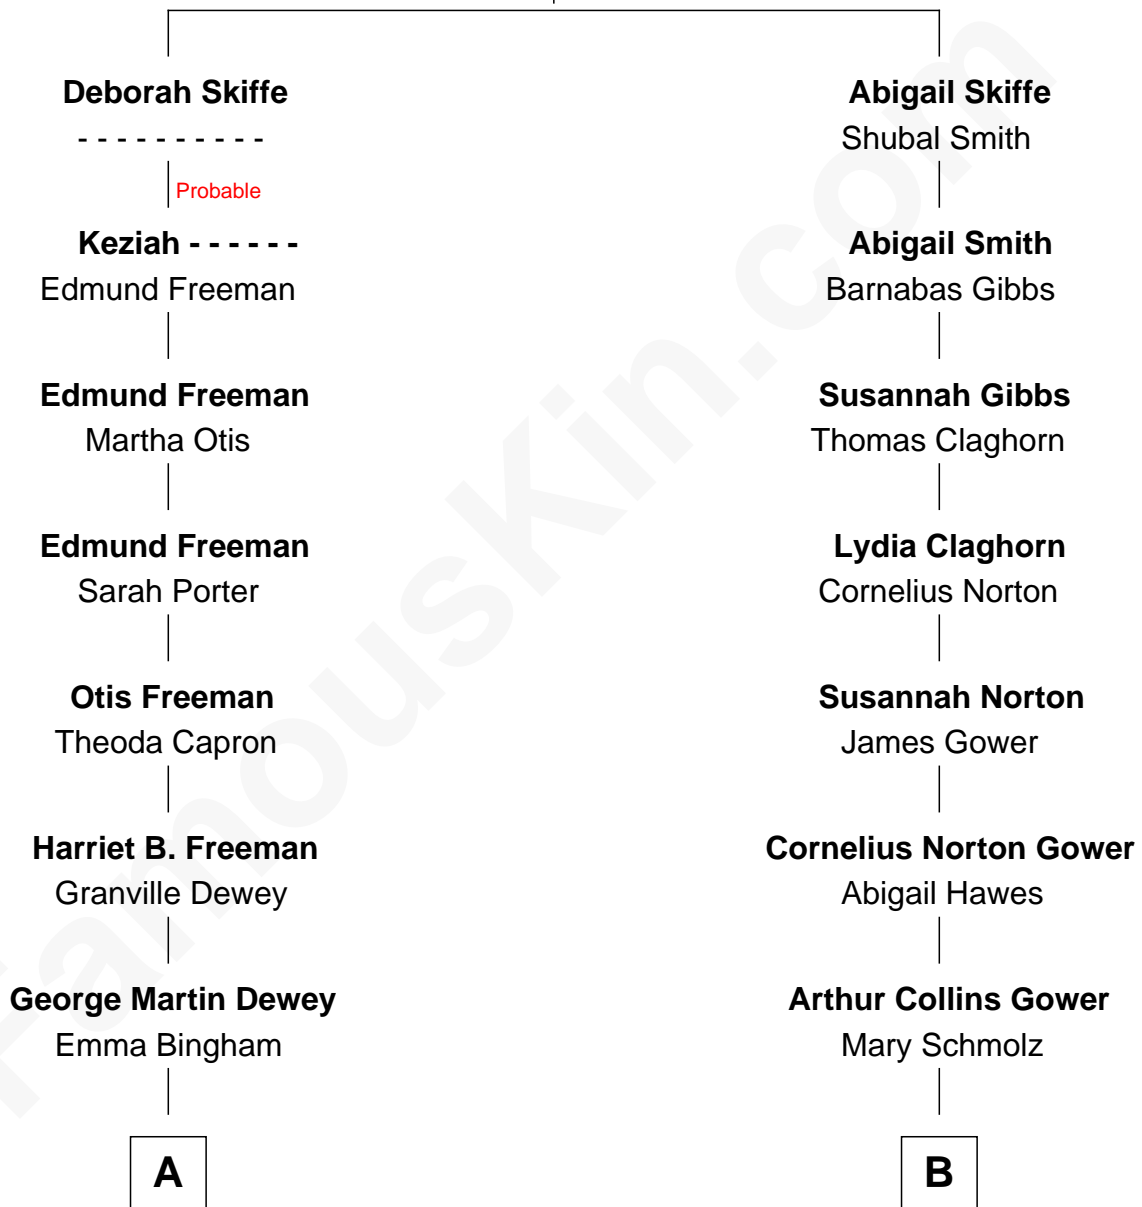

**FamousKin.com**  
**Relationship Chart of**  
**Thomas Edmund Dewey**  
*47th Governor of New York*

**8th cousin 2 times removed of**  
**Sarah Palin**  
*9th Governor of Alaska*

**Stephen Skiffe**  
 Lydia Snow

**A**

**George Martin Dewey**

Annie L. Thomas

**Thomas Edmund Dewey**

*47th Governor of New York*

**B**

**James Carl Gower**

Cora Godfrey Strong

**Helen Louise Gower**

Clement James Sheeran

**Sarah Sheeran**

Charles Richard Heath

**Sarah Palin**

*9th Governor of Alaska*

FamousKin.com