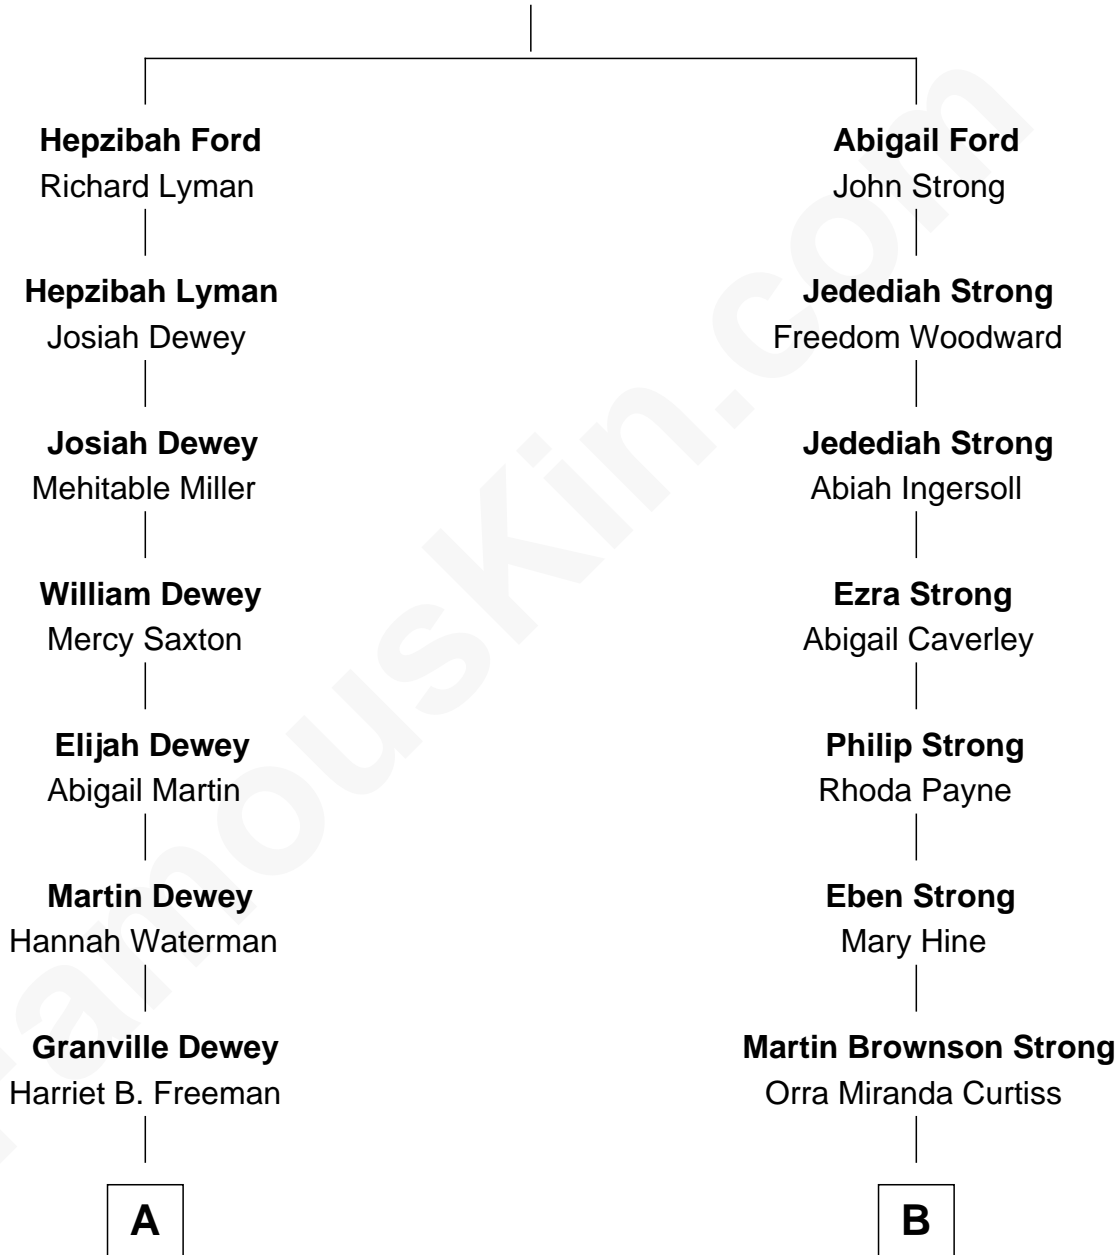

FamousKin.com
Relationship Chart of
Thomas Edmund Dewey
47th Governor of New York

9th cousin 2 times removed of
Sarah Palin
9th Governor of Alaska

Thomas Ford
 Elizabeth Charde

A

George Martin Dewey

Emma Bingham

George Martin Dewey

Annie L. Thomas

Thomas Edmund Dewey

47th Governor of New York

B

Homer Curtiss Strong

Augusta Lodema Godfrey

Cora Godfrey Strong

James Carl Gower

Helen Louise Gower

Clement James Sheeran

Sarah Sheeran

Charles Richard Heath

Sarah Palin

9th Governor of Alaska

FamousKin.com