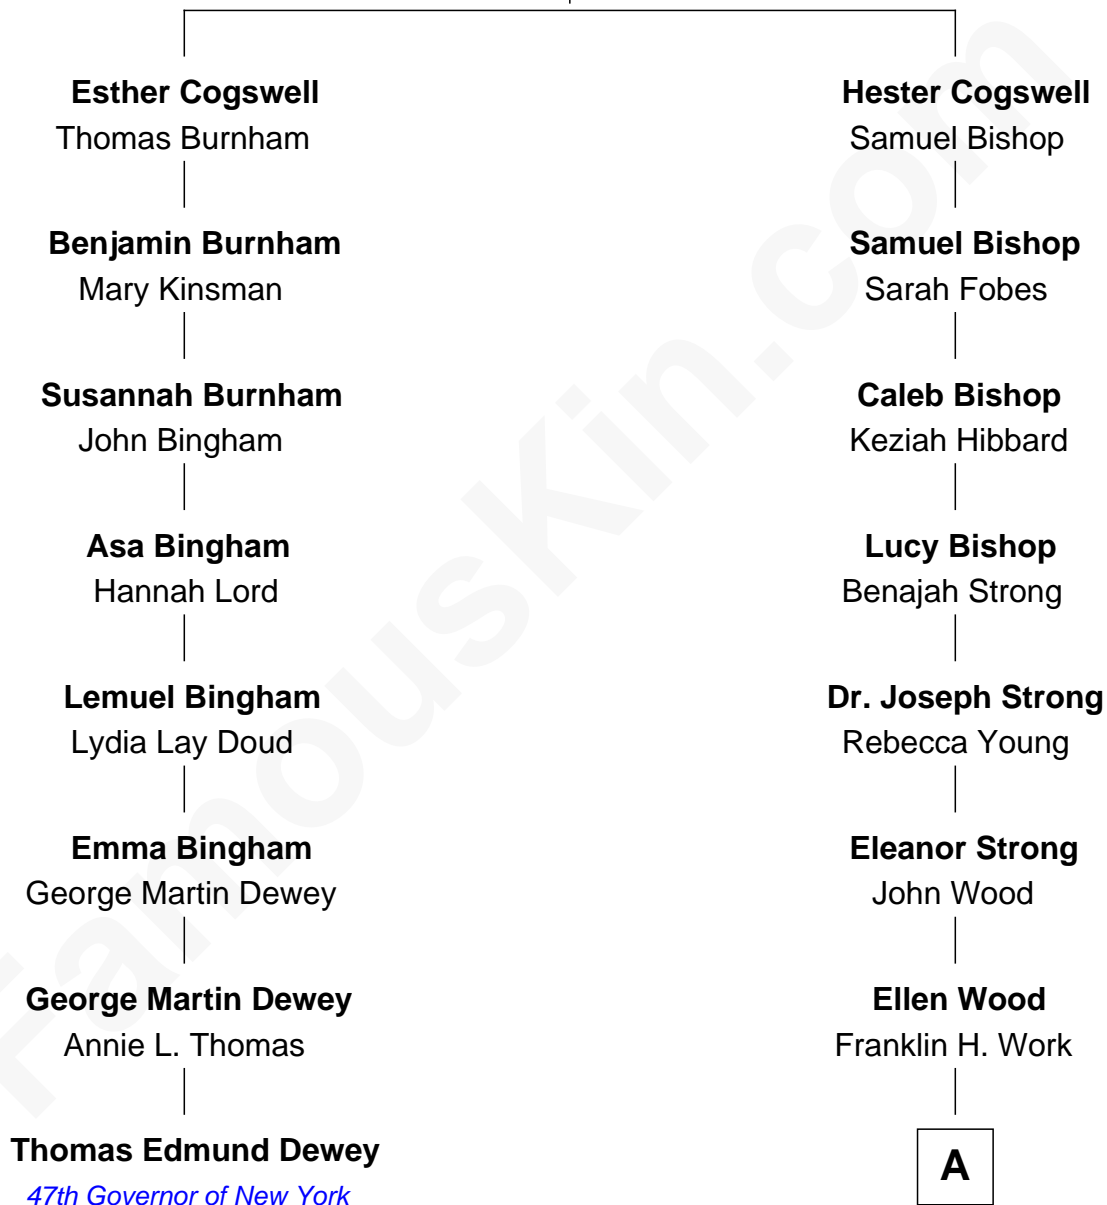

FamousKin.com
Relationship Chart of
Thomas Edmund Dewey
47th Governor of New York

7th cousin 4 times removed of

Prince Harry
Duke of Sussex

William Cogswell
 Susanna Hawkes

A

—
Frances Eleanor Work

James Boothby Burke Roche

—
Edmund Maurice Burke Roche

Ruth Sylvia Gill

—
Frances Ruth Burke Roche

Edward John Spencer

—
Princess Diana Frances Spencer

Charles III, King of the United Kingdom

—
Prince Harry

Duke of Sussex