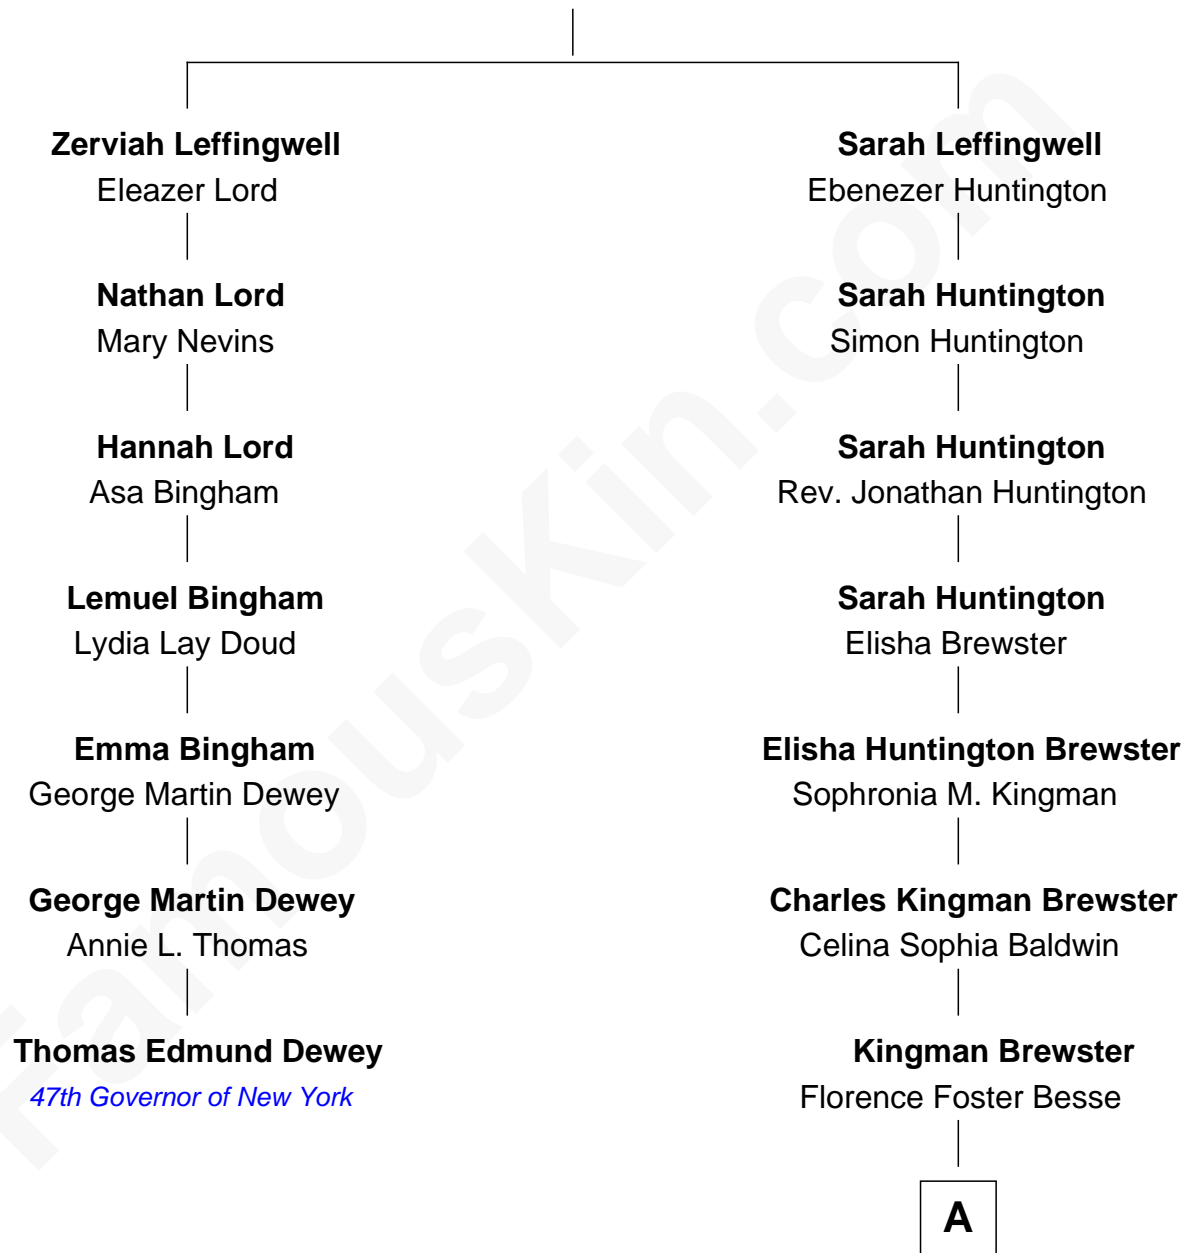

FamousKin.com
Relationship Chart of
Thomas Edmund Dewey
47th Governor of New York

6th cousin 3 times removed of

Jordana Brewster
TV and Movie Actress

Thomas Leffingwell
 Lydia Tracy

A

Kingman Brewster

Mary Louise Phillips

Alden Brewster

Maria João Leão de Sousa

Jordana Brewster

TV and Movie Actress