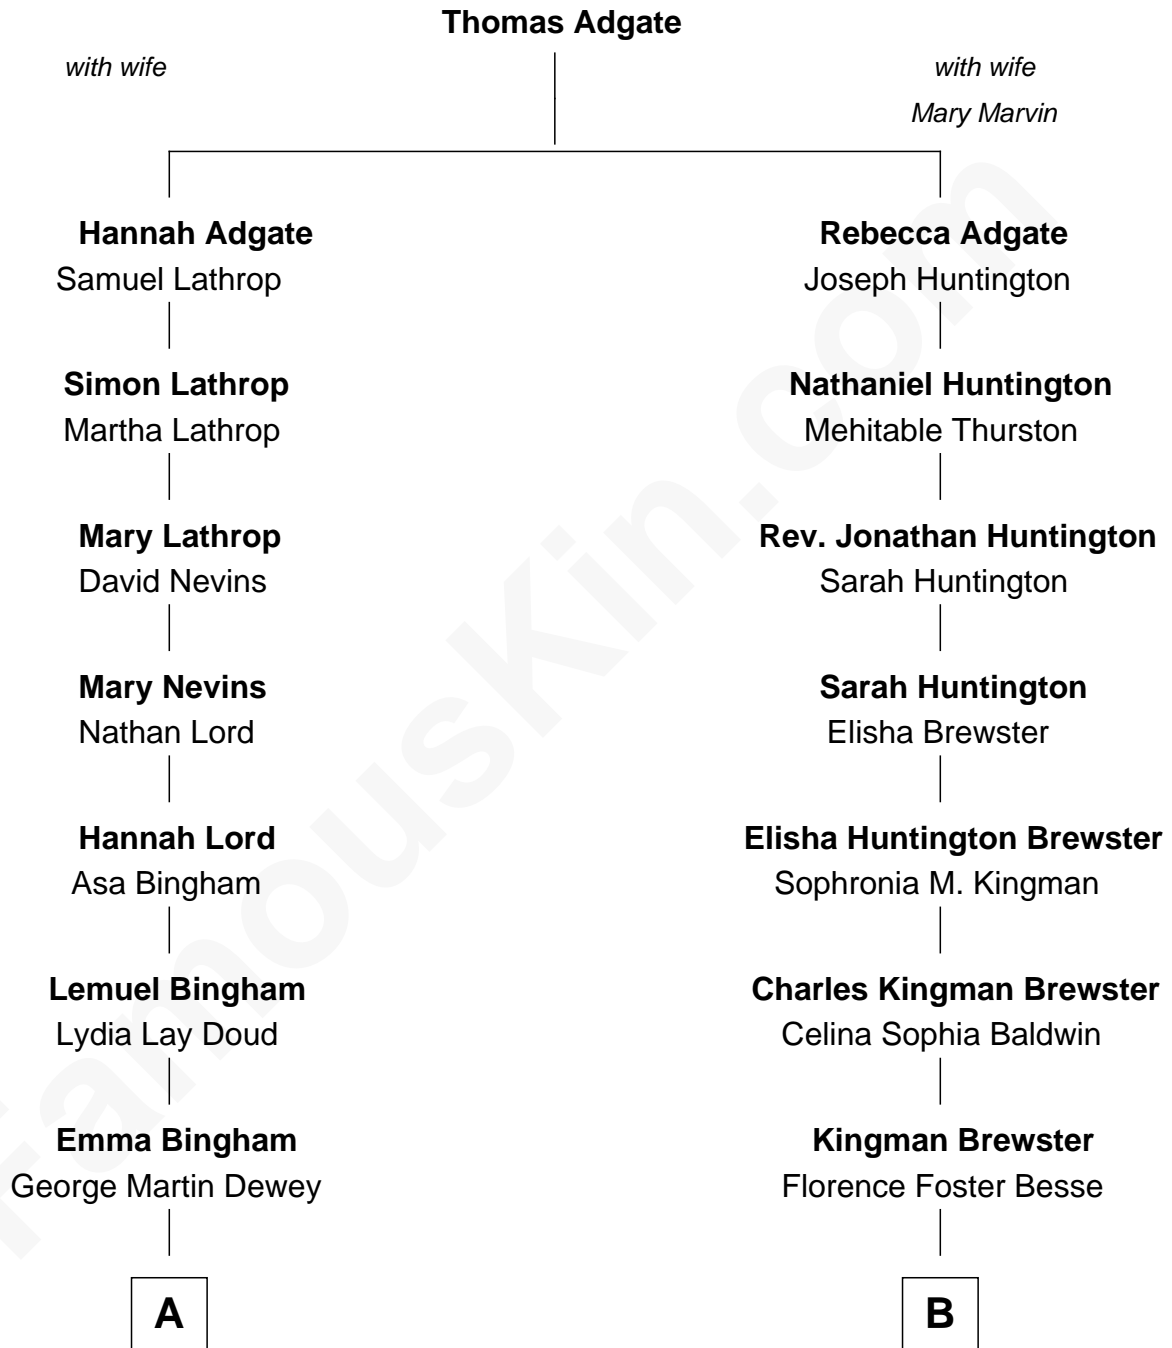

**FamousKin.com**  
**Relationship Chart of**

**Thomas Edmund Dewey**  
 47th Governor of New York

8th cousin 1 time removed of

**Jordana Brewster**  
 TV and Movie Actress

**A**

**George Martin Dewey**

Annie L. Thomas

**Thomas Edmund Dewey**

*47th Governor of New York*

**B**

**Kingman Brewster**

Mary Louise Phillips

**Alden Brewster**

Maria João Leão de Sousa

**Jordana Brewster**