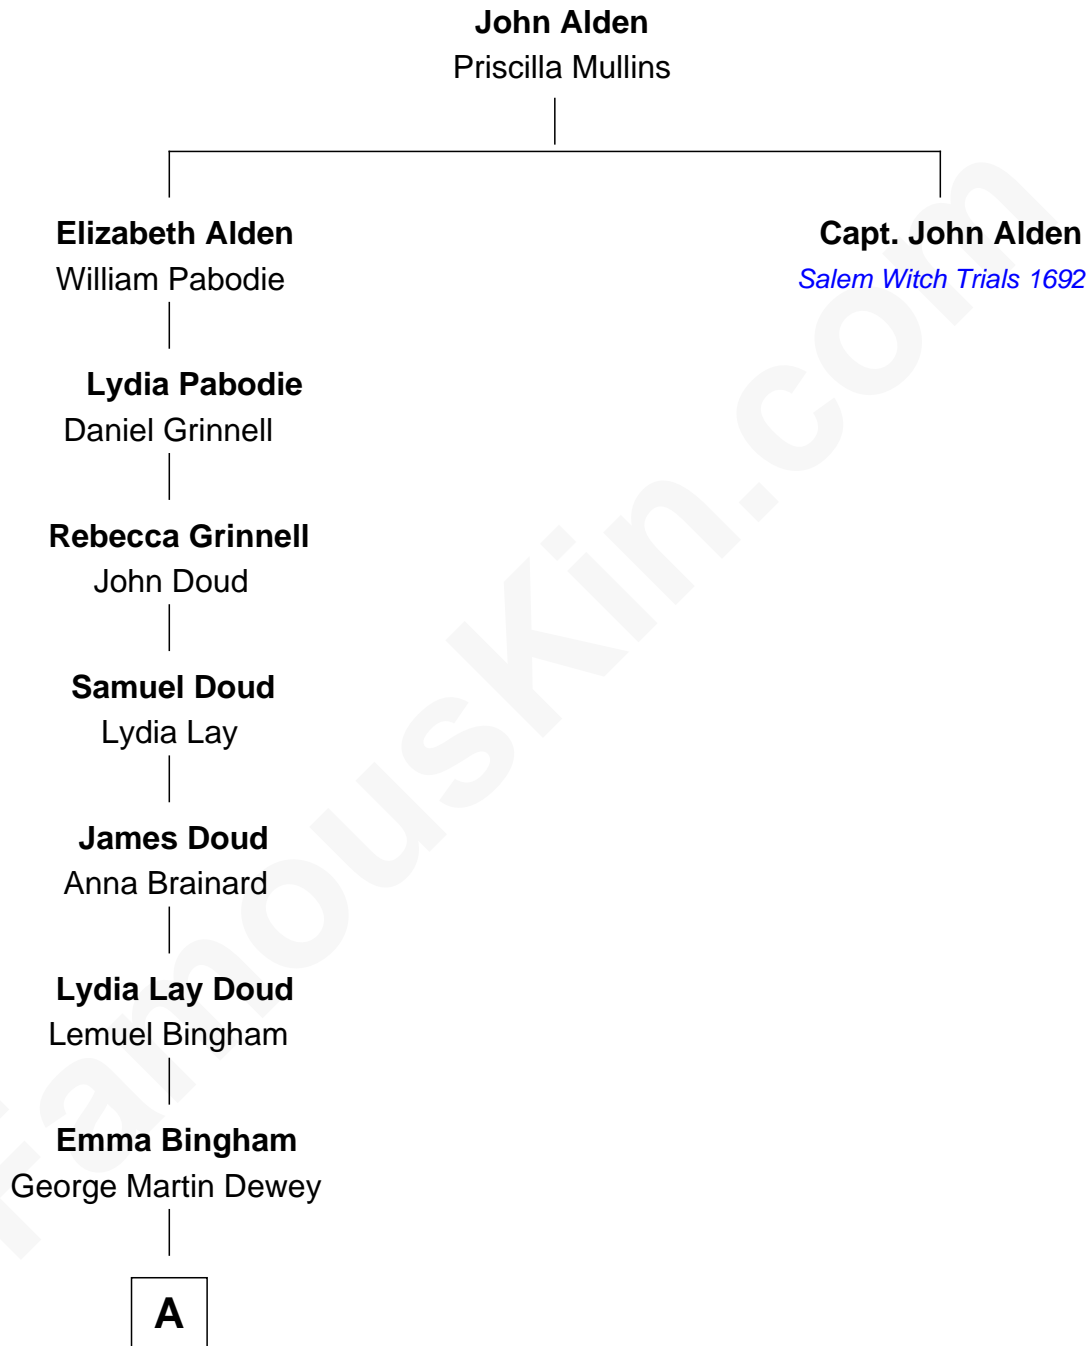

# FamousKin.com Relationship Chart of

**Thomas Edmund Dewey**

*47th Governor of New York*

6th great-grandnephew of

**Capt. John Alden**

*Accused of Witchcraft, Salem 1692*

A

George Martin Dewey

Annie L. Thomas

Thomas Edmund Dewey

*47th Governor of New York*

FamousKin.com