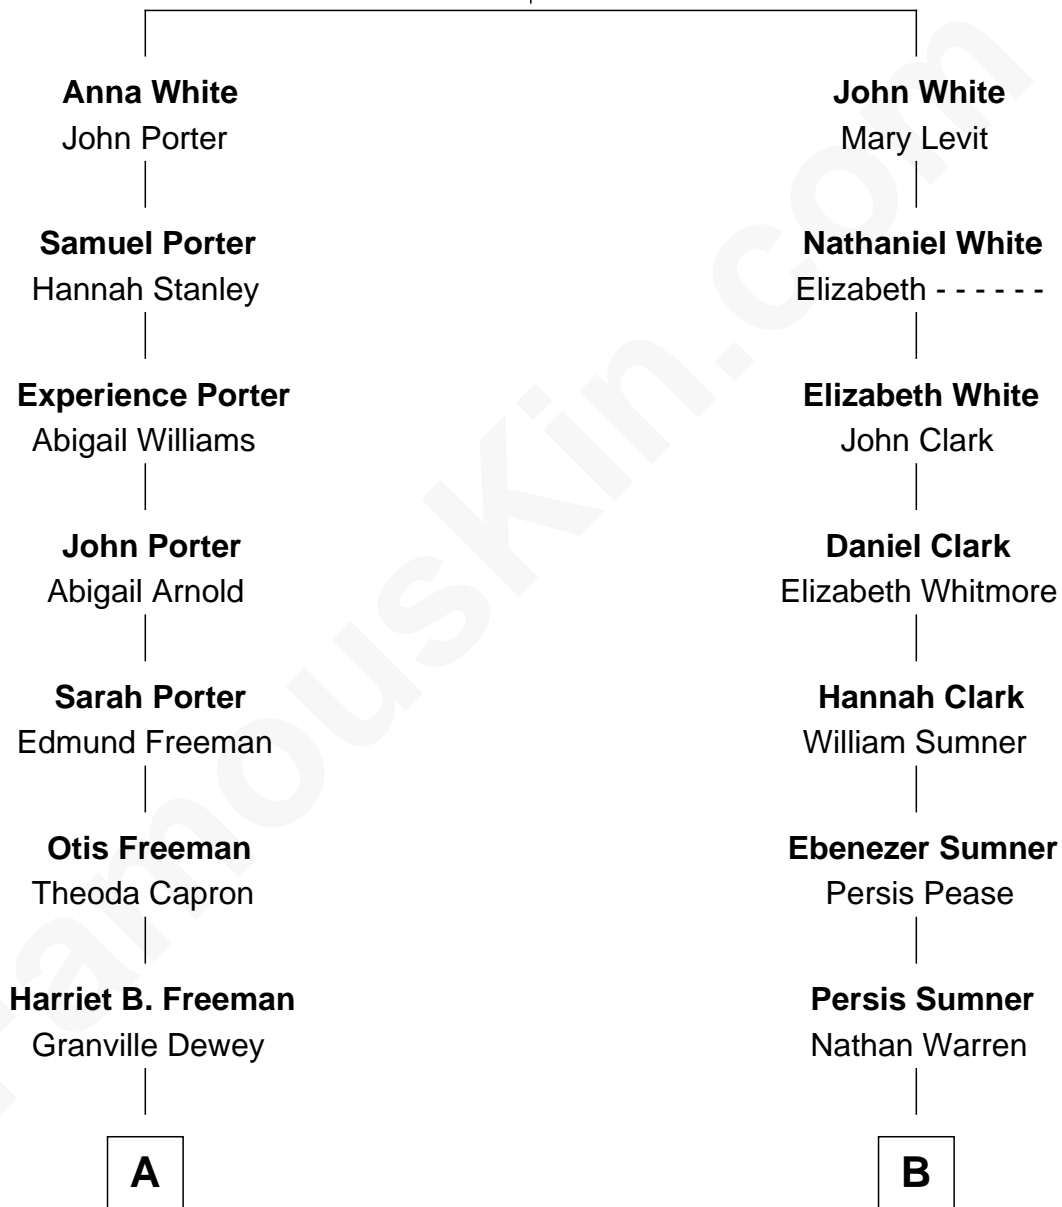

FamousKin.com
Relationship Chart of
Thomas Edmund Dewey
47th Governor of New York

9th cousin 5 times removed of
Kevin Love
NBA All-Star Player

Robert White
 Bridget Allgar

A

George Martin Dewey

Emma Bingham

George Martin Dewey

Annie L. Thomas

Thomas Edmund Dewey

47th Governor of New York

B

Ithamer Hibbard Warren

Lydia Peck

Marilla Warren

Henry Wilson

George Washington Wilson

Mary Bailey

William Henry Wilson

Alta Lenora Chitwood

William Coral Wilson

Edith Sophia Sthole

Emily Glee Wilson