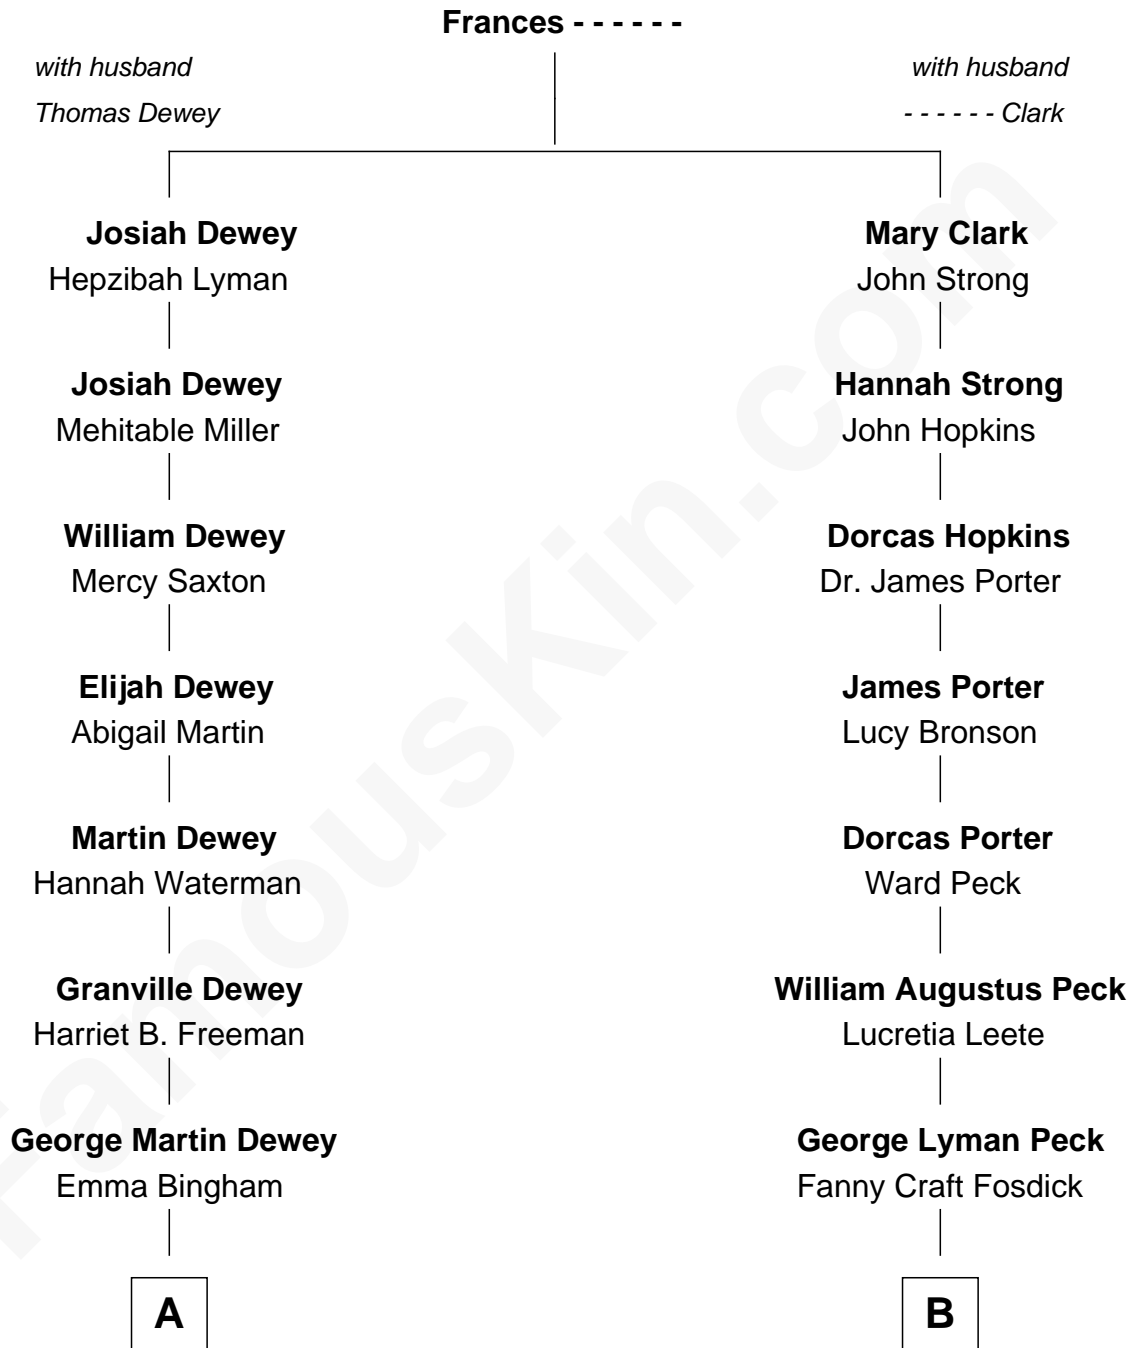

FamousKin.com
Relationship Chart of
Thomas Edmund Dewey
47th Governor of New York

8th cousin 2 times removed of

Mizuo Peck
TV and Movie Actress

A

George Martin Dewey

Annie L. Thomas

Thomas Edmund Dewey

47th Governor of New York

B

George Leete Peck

Katharine May Tolles

Laurence Tolles Peck

Barbara Field

George Leete Peck

Sanae Mizusawa

Mizuo Peck

TV and Movie Actress