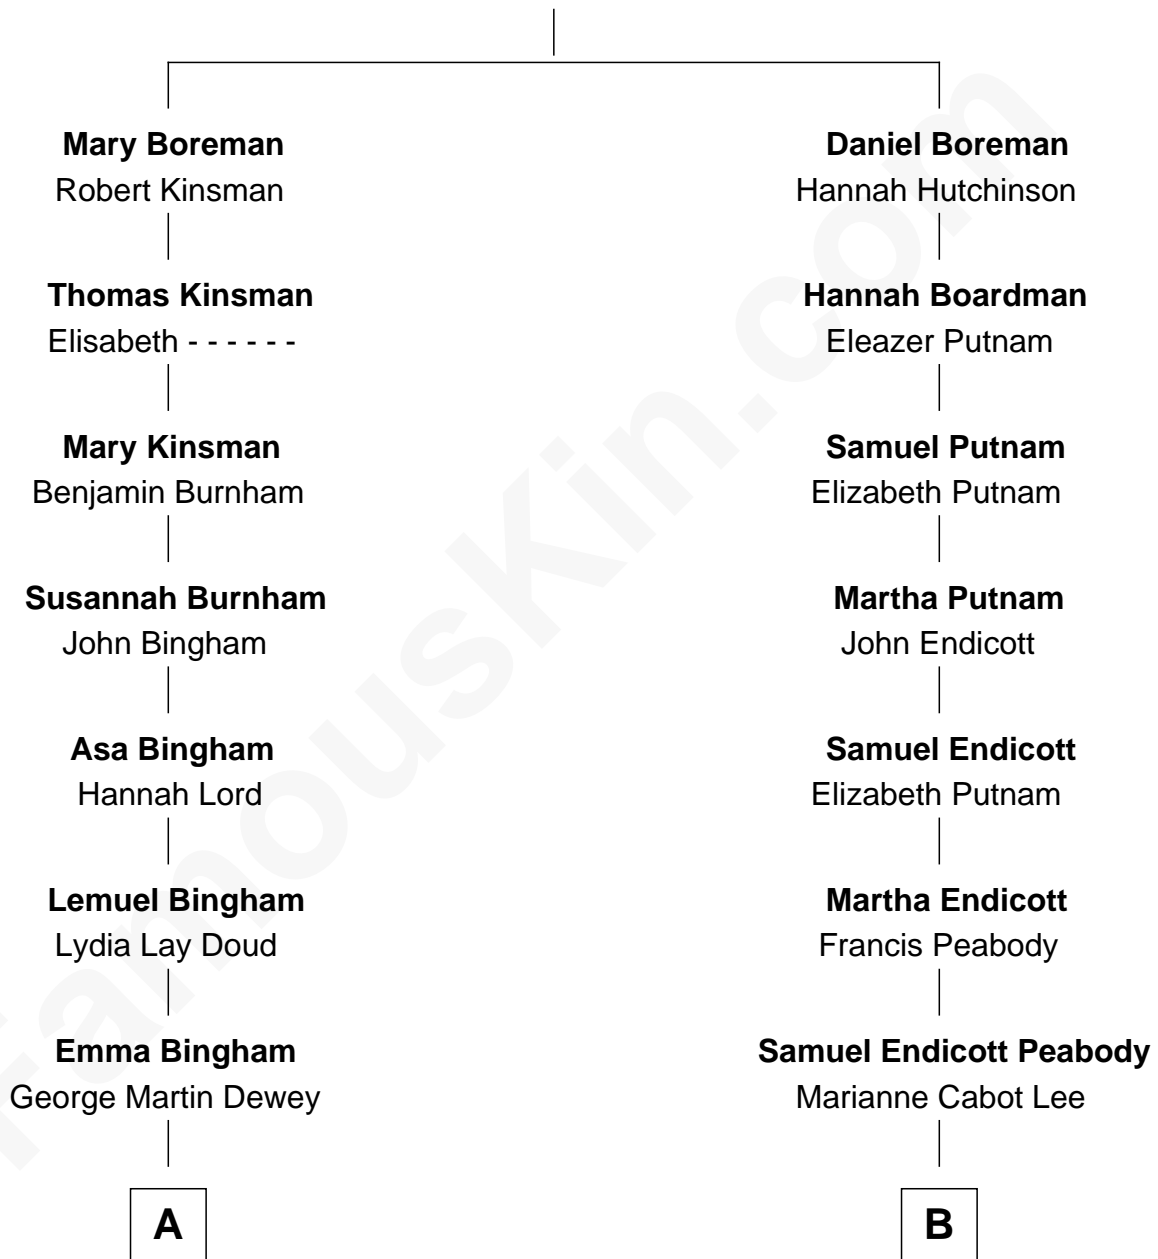

FamousKin.com Relationship Chart of

Thomas Edmund Dewey

47th Governor of New York

8th cousin 1 time removed of

Endicott Peabody

62nd Governor of Massachusetts

Thomas Boreman

Margaret Offing

A

George Martin Dewey

Annie L. Thomas

Thomas Edmund Dewey

47th Governor of New York

B

Rev. Dr. Endicott Peabody

Fannie Peabody

Rt. Rev. Malcolm Endicott Peabody

Mary Elizabeth Parkman

Endicott Peabody

62nd Governor of Massachusetts

FamousKin.com