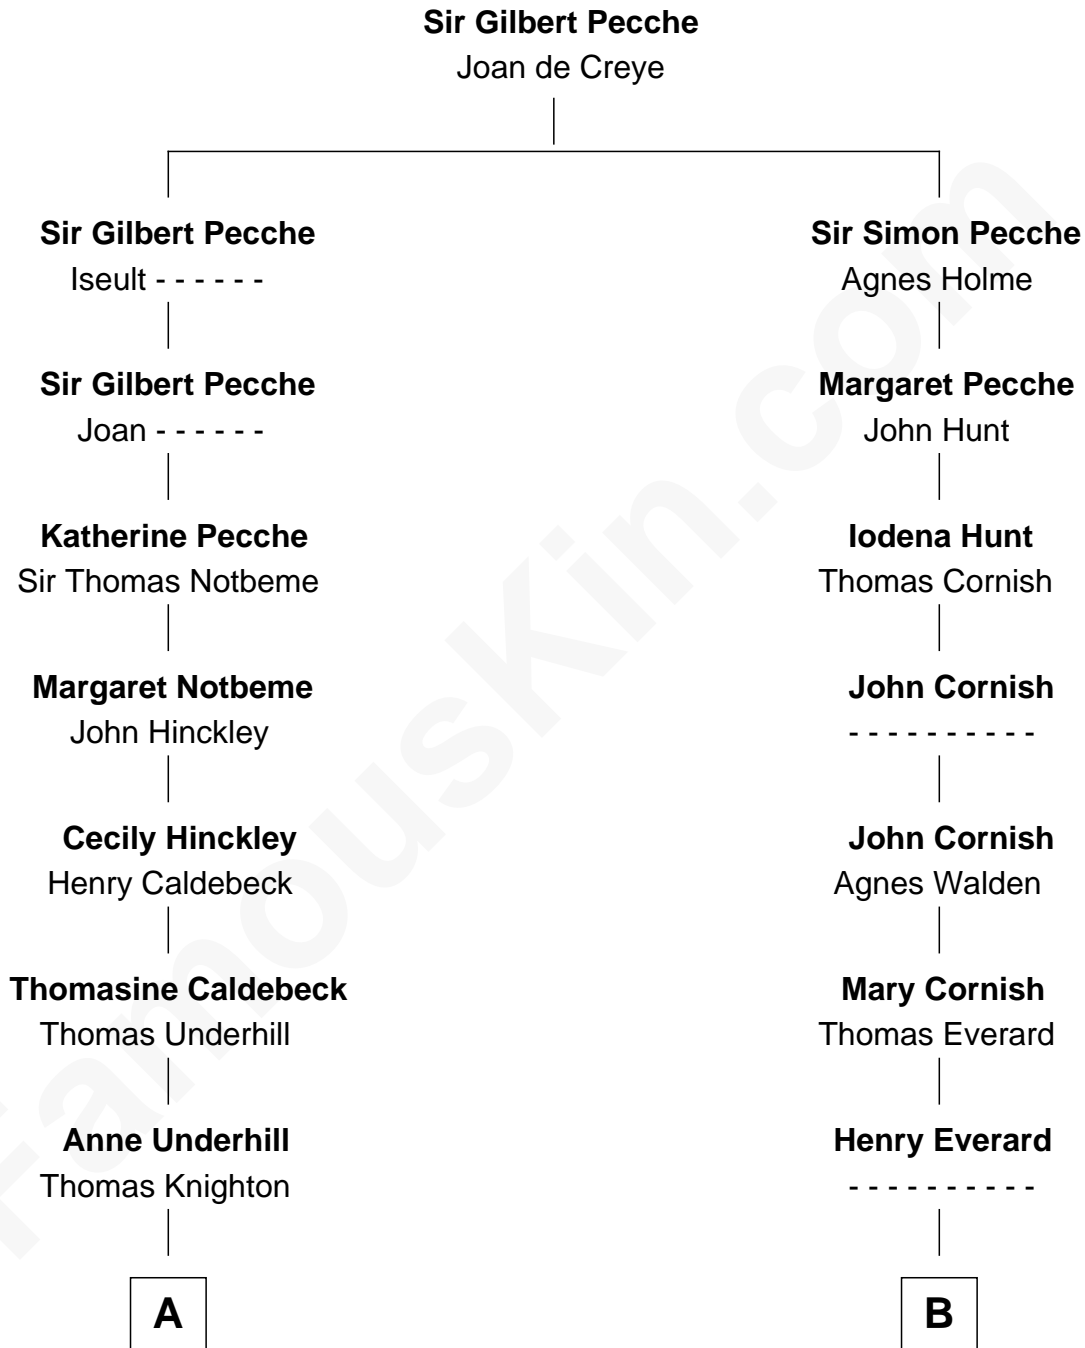

**FamousKin.com**  
**Relationship Chart of**  
**Thomas Edmund Dewey**  
*47th Governor of New York*

**16th cousin 3 times removed of**  
**James Russell Lowell**  
*American "Fireside" Poet*

**C**

—  
**Emma Bingham**  
George Martin Dewey

—  
**George Martin Dewey**  
Annie L. Thomas

—  
**Thomas Edmund Dewey**  
*47th Governor of New York*

FamousKin.com