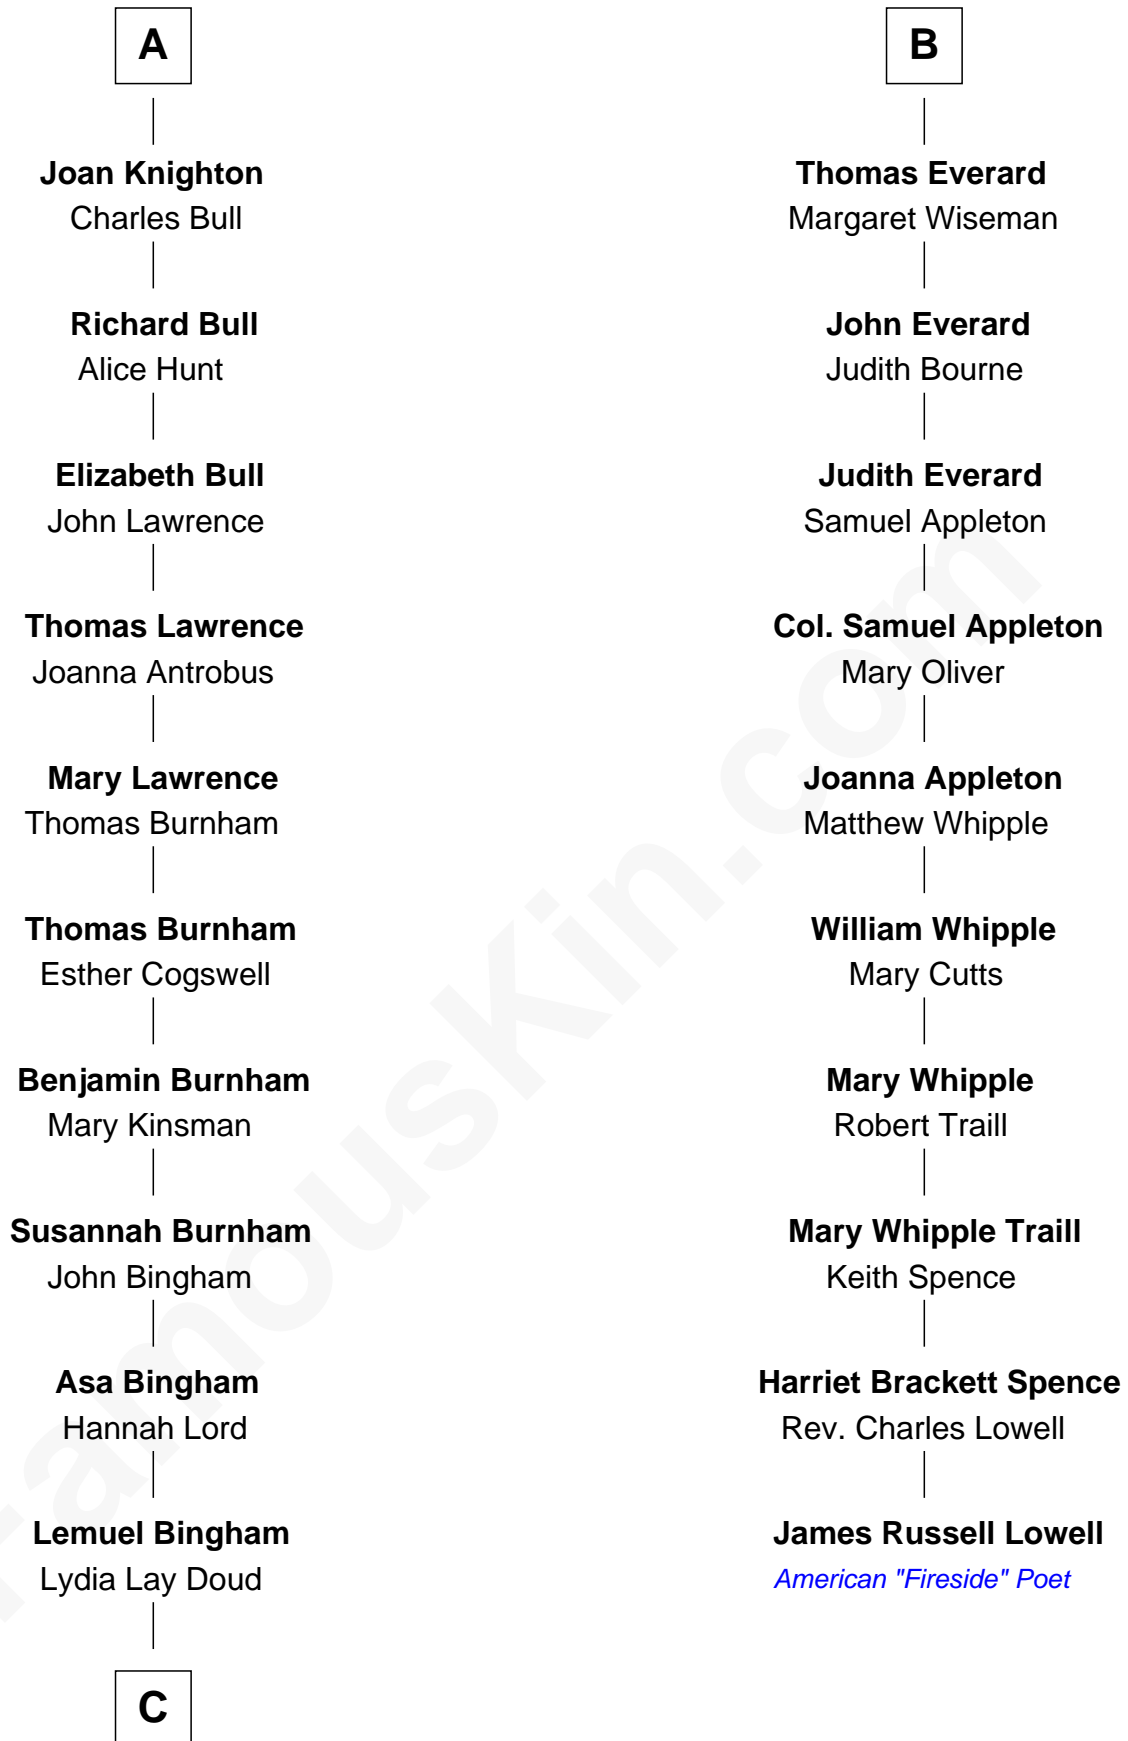

**FamousKin.com**  
**Relationship Chart of**  
**Thomas Edmund Dewey**  
*47th Governor of New York*

**16th cousin 3 times removed of**  
**James Russell Lowell**  
*American "Fireside" Poet*

**C**

—  
**Emma Bingham**  
George Martin Dewey

—  
**George Martin Dewey**  
Annie L. Thomas

—  
**Thomas Edmund Dewey**  
*47th Governor of New York*

FamousKin.com