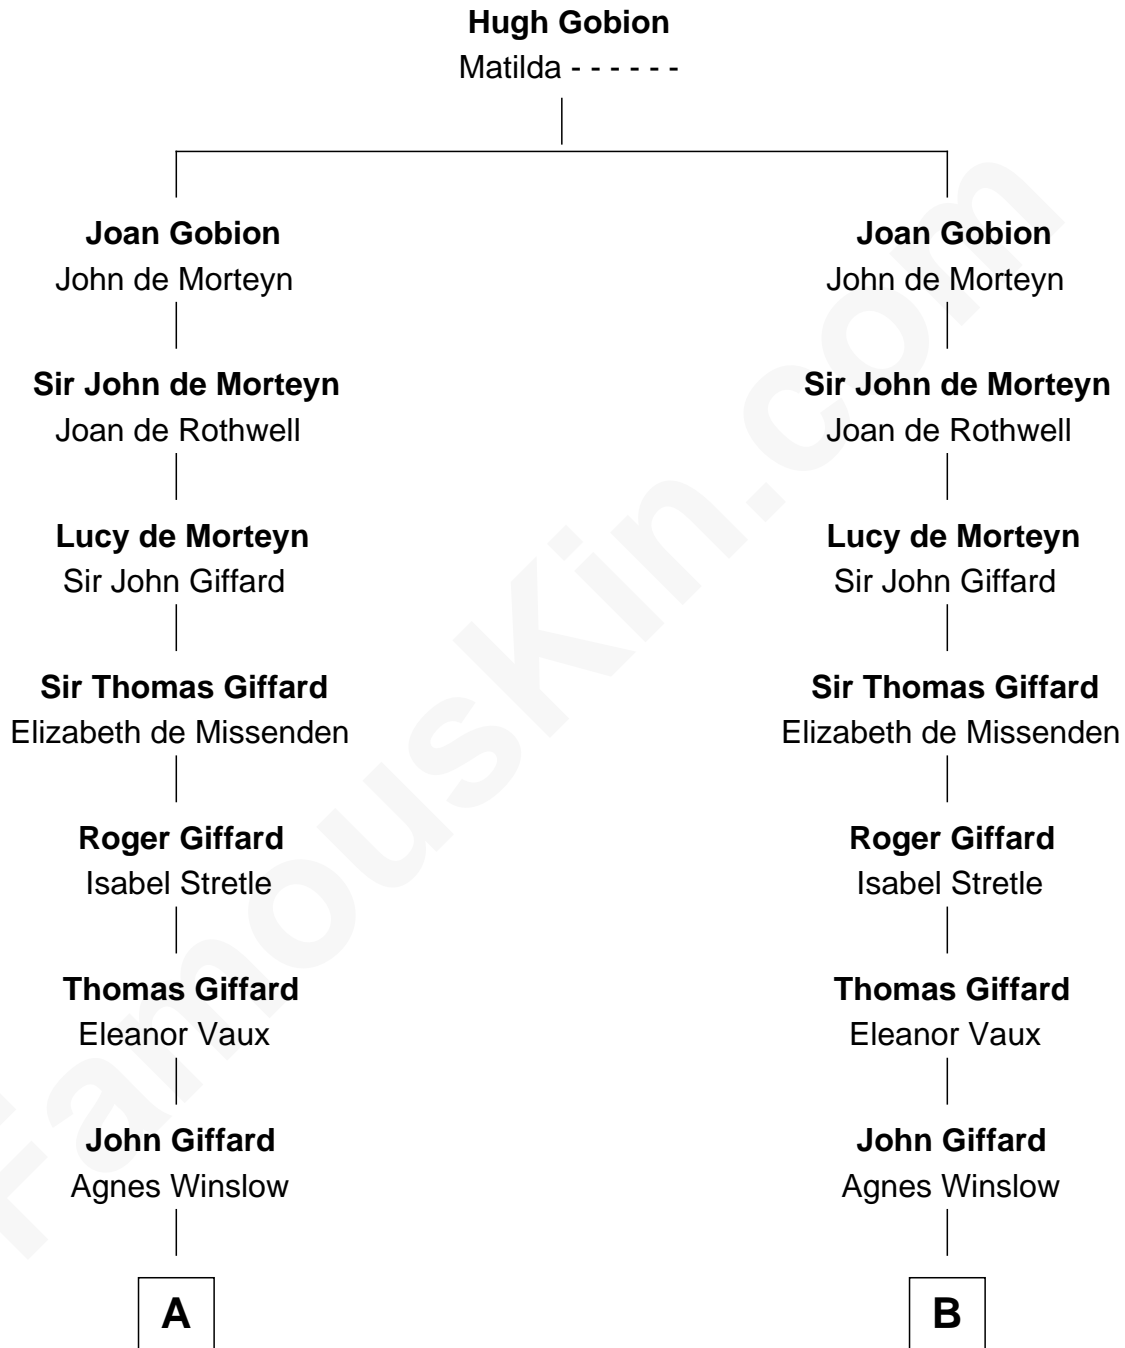

FamousKin.com Relationship Chart of

Thomas Edmund Dewey

47th Governor of New York

20th cousin 1 time removed of

Admiral George Dewey

Admiral of the Navy

C

Martin Dewey
Hannah Waterman

Granville Dewey
Harriet B. Freeman

George Martin Dewey
Emma Bingham

George Martin Dewey
Annie L. Thomas

Thomas Edmund Dewey
47th Governor of New York

D

William Dewey
Rebecca Carrier

Simeon Dewey
Prudence Yemans