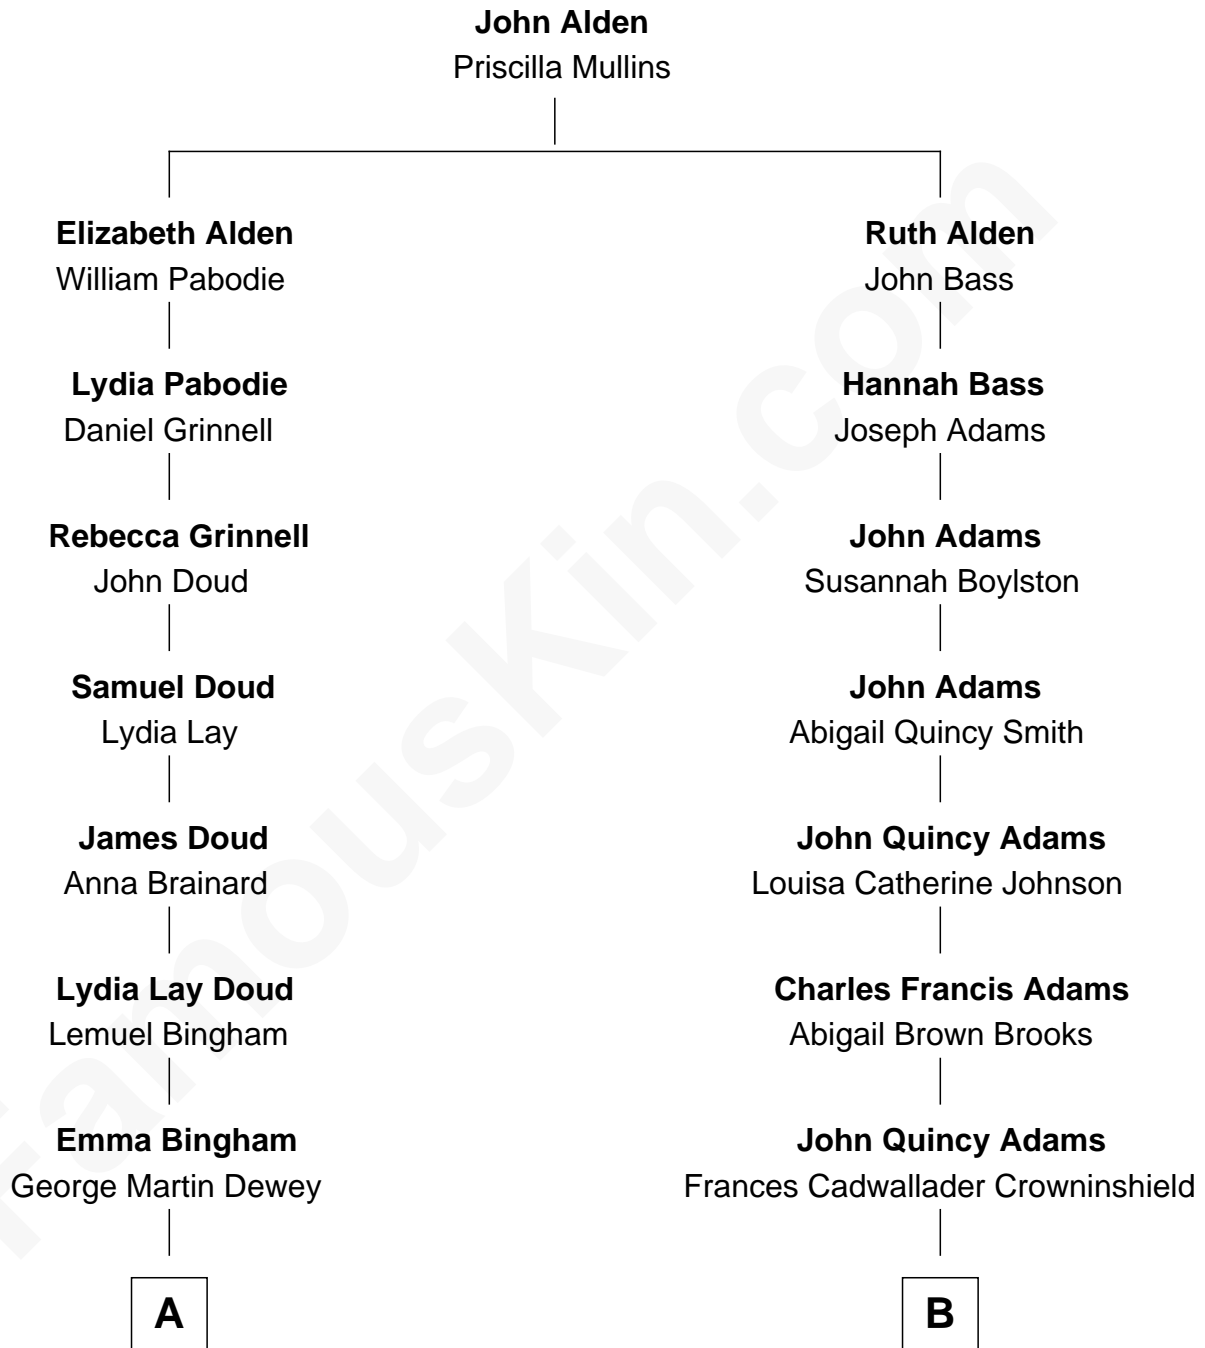

# FamousKin.com Relationship Chart of

**Thomas Edmund Dewey**

*47th Governor of New York*

8th cousin 1 time removed of

**John Adams Morgan**

*1952 Olympic Sailing Gold Medalist*

**A**

**George Martin Dewey**

Annie L. Thomas

**Thomas Edmund Dewey**

*47th Governor of New York*

**B**

**Charles Francis Adams**

Frances Lovering

**Catherine Frances Lovering Adams**

Henry Sturgis Morgan