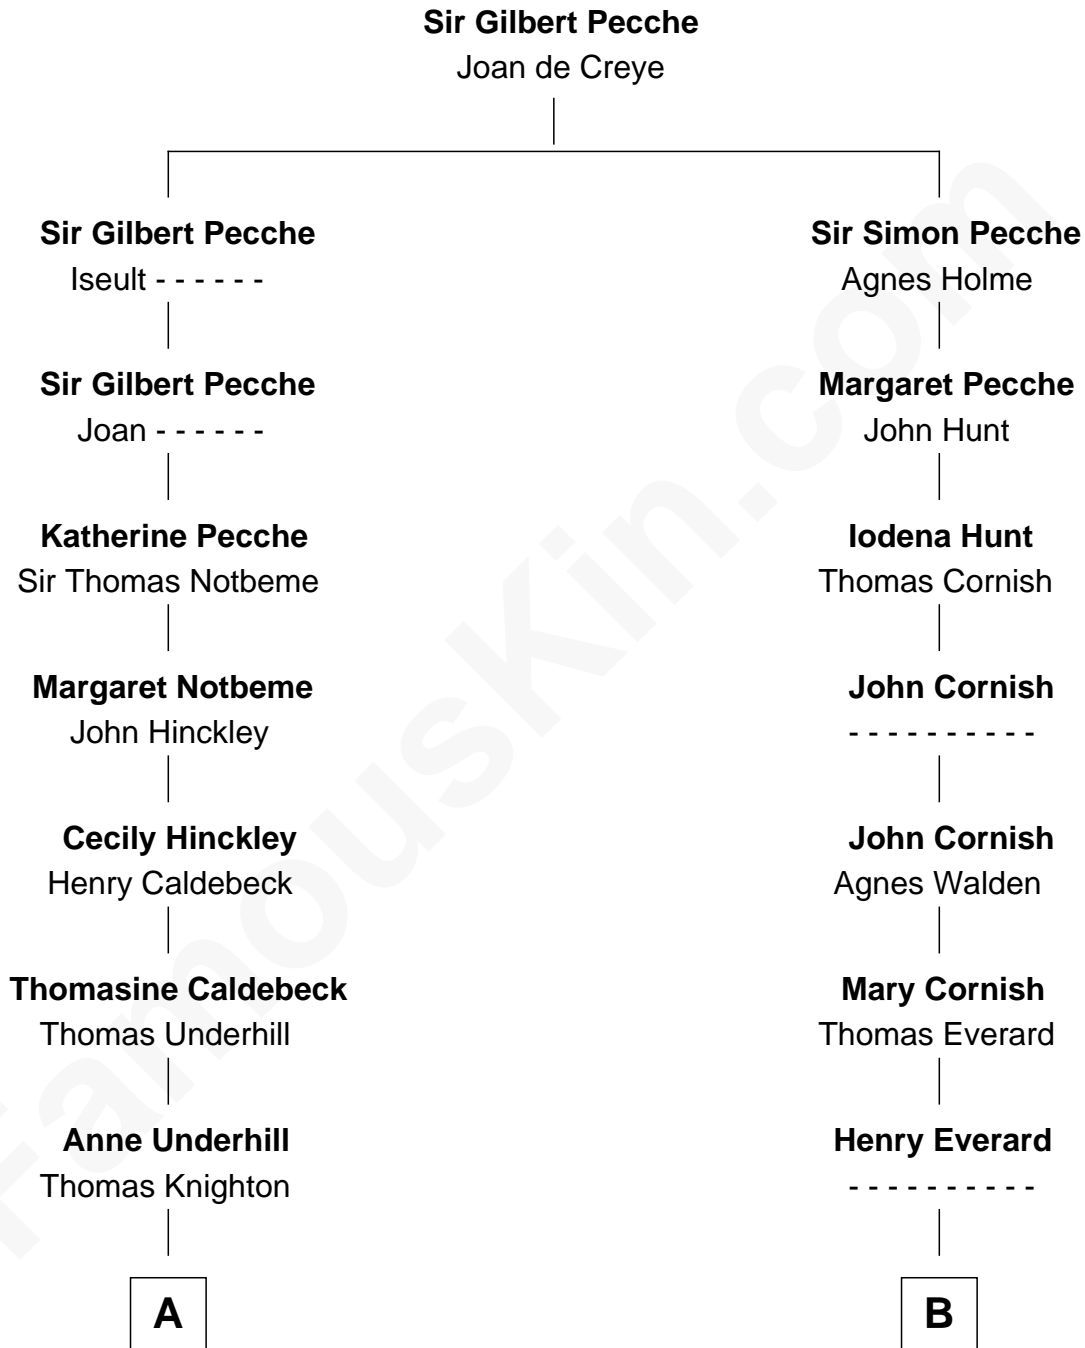

FamousKin.com
Relationship Chart of
Thomas Edmund Dewey
47th Governor of New York

15th cousin 4 times removed of

Jane (Appleton) Pierce
First Lady of President Franklin Pierce

C

—
Emma Bingham
George Martin Dewey

—
George Martin Dewey
Annie L. Thomas

—
Thomas Edmund Dewey
47th Governor of New York

FamousKin.com