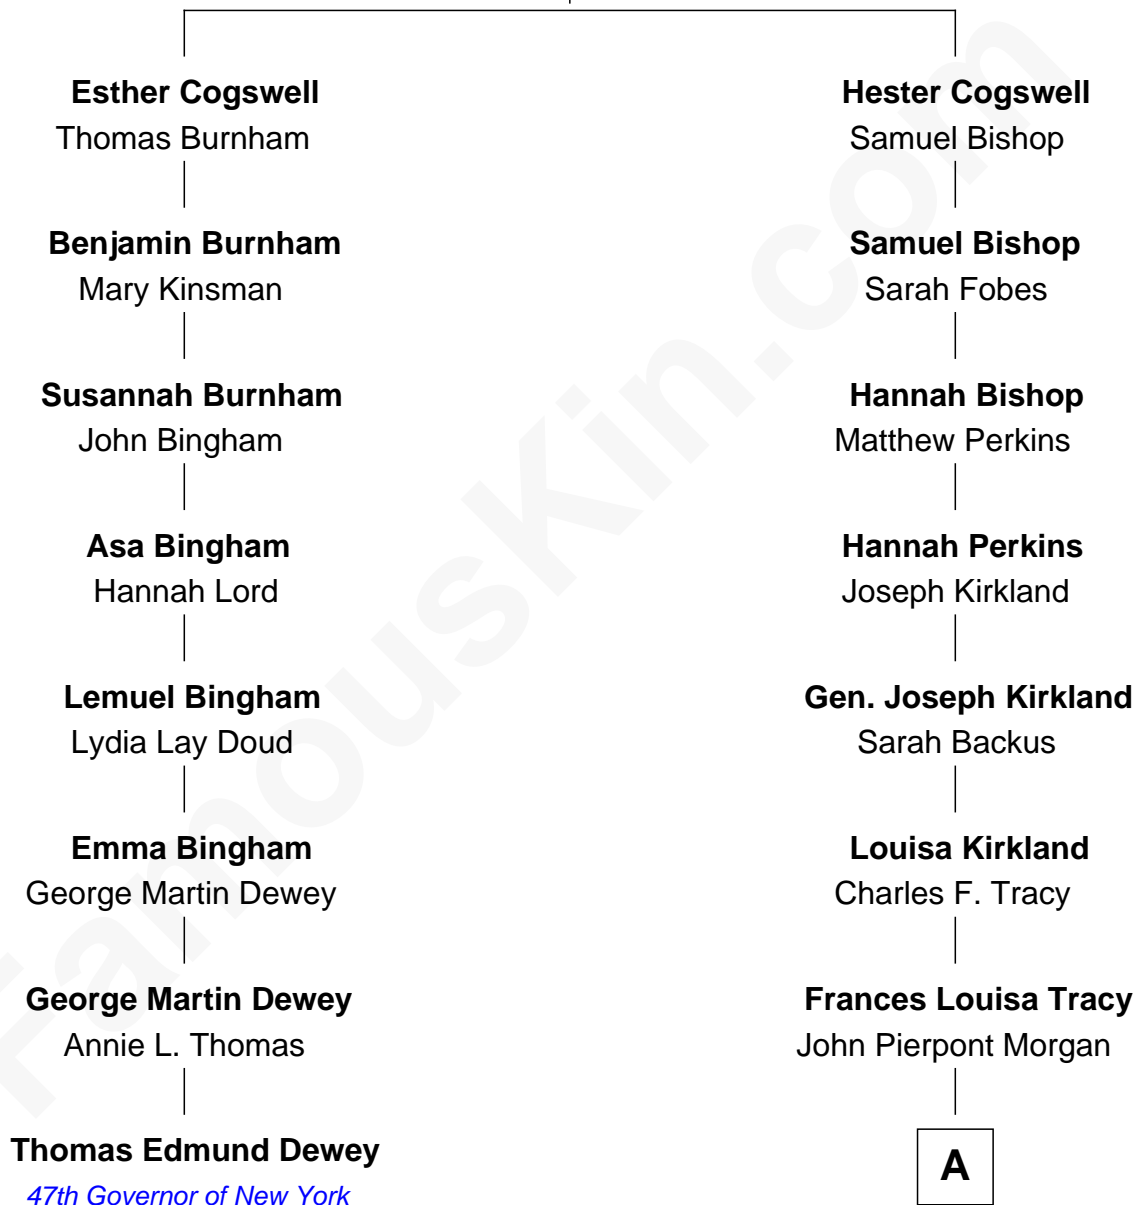

FamousKin.com Relationship Chart of

Thomas Edmund Dewey

47th Governor of New York

7th cousin 1 time removed of

Henry Sturgis Morgan

Co-Founder of Morgan Stanley

William Cogswell

Susanna Hawkes

A

|
John Pierpont Morgan

Jane Norton Grew

|
Henry Sturgis Morgan

Co-Founder of Morgan Stanley

FamousKin.com