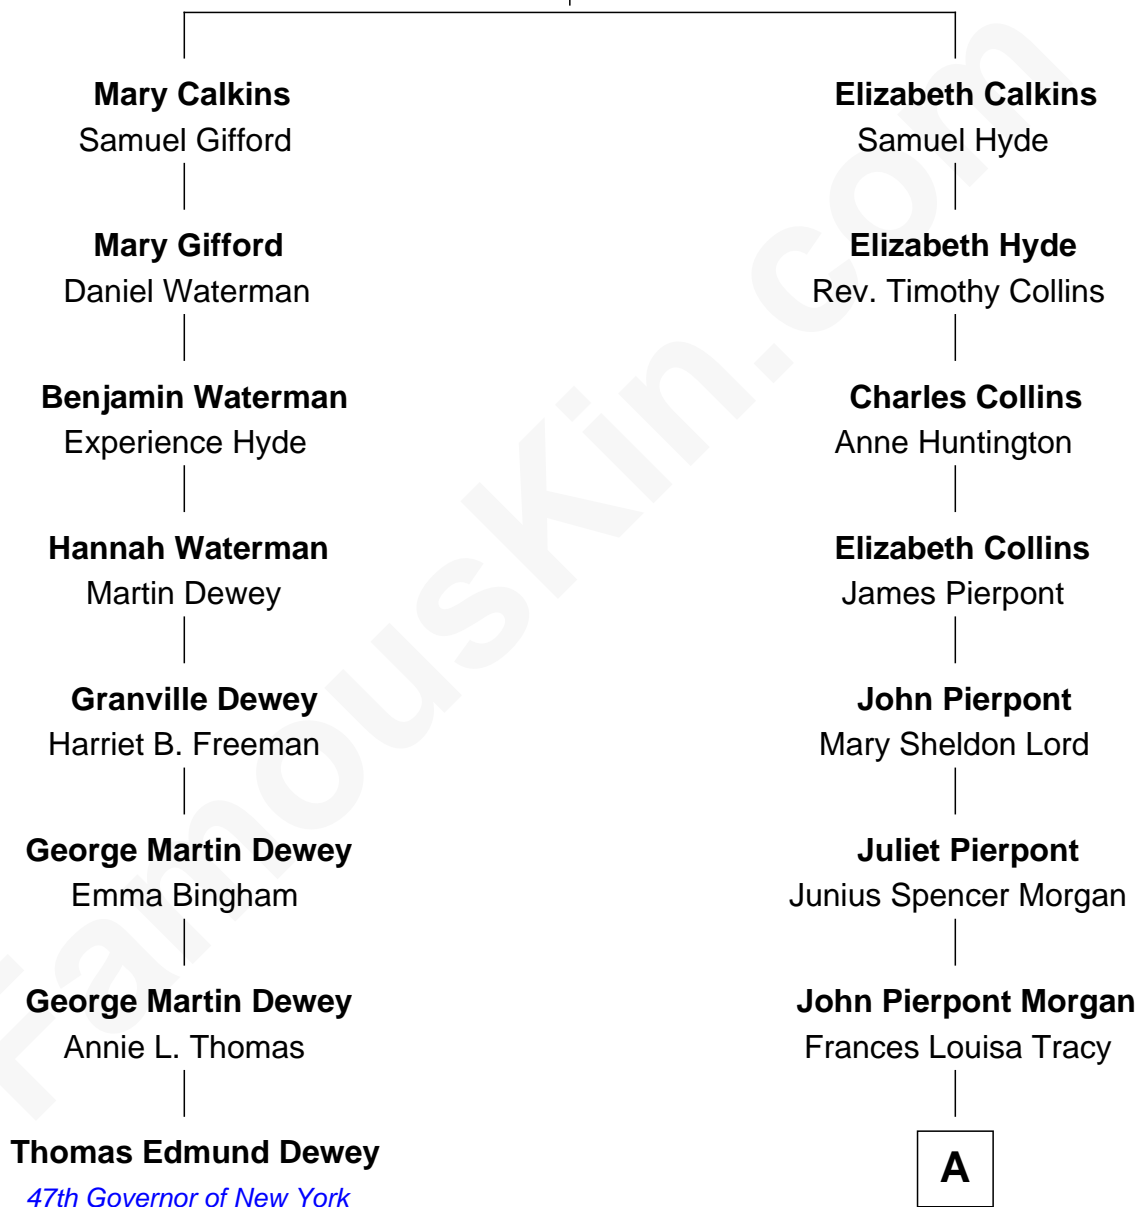

FamousKin.com Relationship Chart of

Thomas Edmund Dewey

47th Governor of New York

7th cousin 1 time removed of

Henry Sturgis Morgan

Co-Founder of Morgan Stanley

John Calkins

Sarah Royce

A

John Pierpont Morgan

Jane Norton Grew

Henry Sturgis Morgan

Co-Founder of Morgan Stanley

FamousKin.com