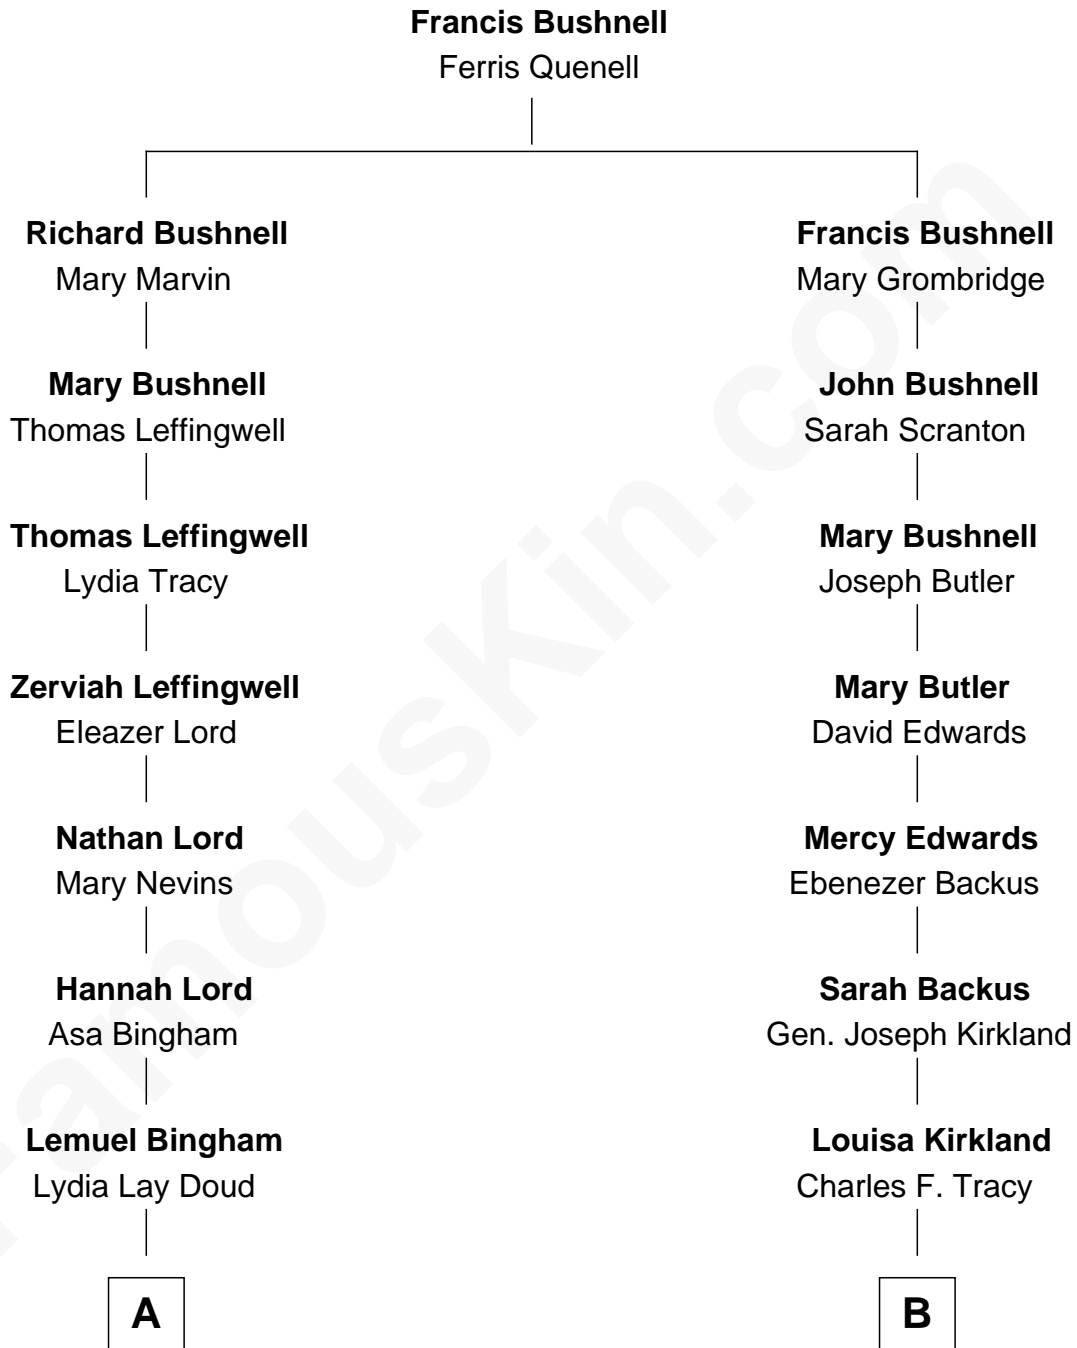

FamousKin.com
Relationship Chart of
Thomas Edmund Dewey
47th Governor of New York

8th cousin 1 time removed of

J.P. Morgan, Jr.
American Banker and Philanthropist

A

Emma Bingham
George Martin Dewey

George Martin Dewey
Annie L. Thomas

Thomas Edmund Dewey
47th Governor of New York

B

Frances Louisa Tracy
John Pierpont Morgan

J.P. Morgan, Jr.
American Banker and Philanthropist

FamousKin.com