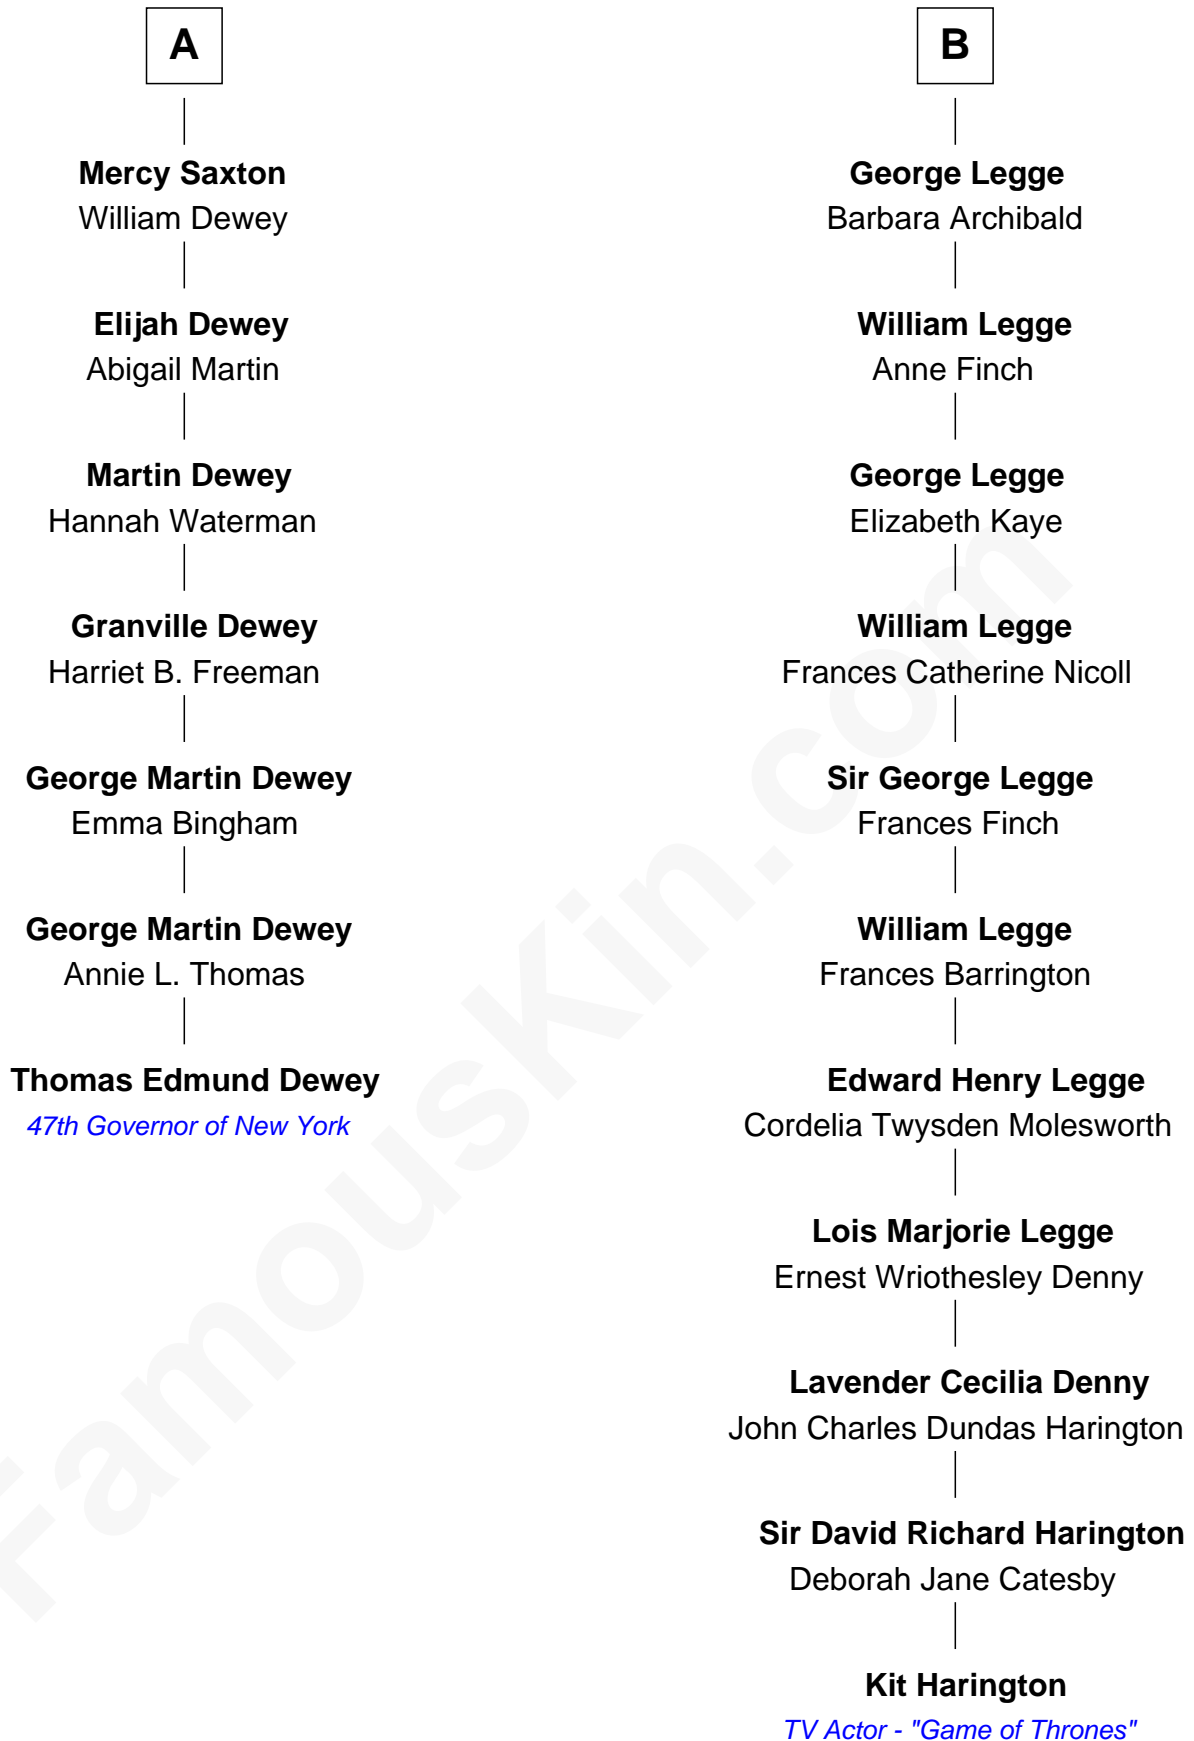

**FamousKin.com**  
**Relationship Chart of**  
**Thomas Edmund Dewey**  
*47th Governor of New York*

**13th cousin 4 times removed of**  
**Kit Harington**  
*TV Actor - "Game of Thrones"*

**Richard Coles**

-----

Kit Harington photo by [Gage Skidmore](#) (CC BY-SA 2.0)