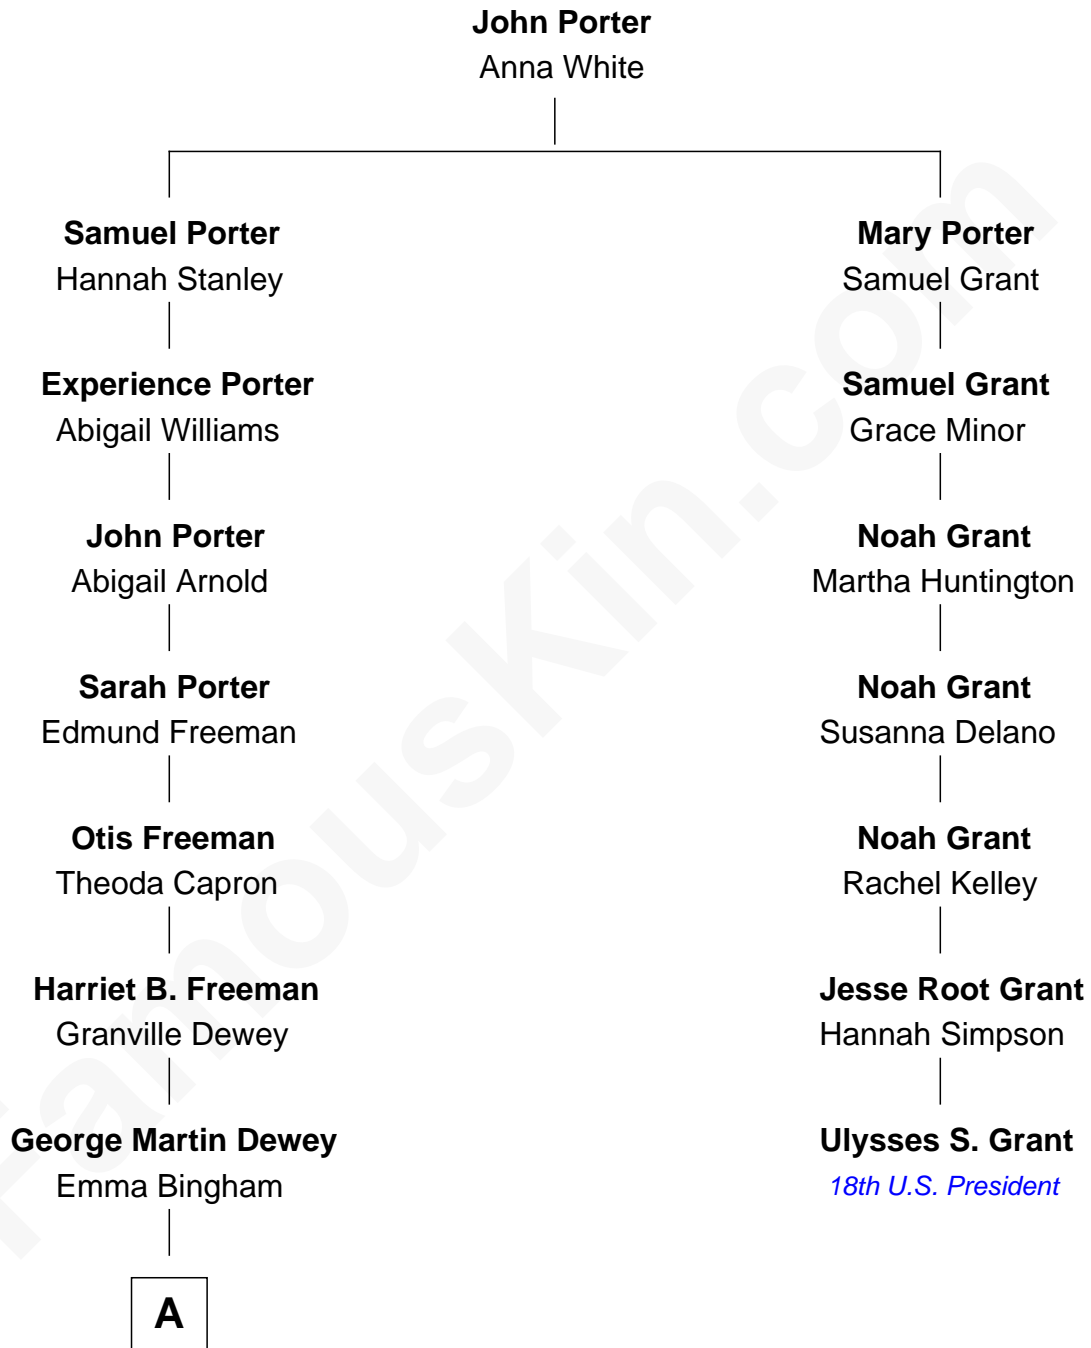

FamousKin.com
Relationship Chart of
Thomas Edmund Dewey
47th Governor of New York

6th cousin 2 times removed of
Ulysses S. Grant
18th U.S. President

A

George Martin Dewey

Annie L. Thomas

Thomas Edmund Dewey

47th Governor of New York

FamousKin.com