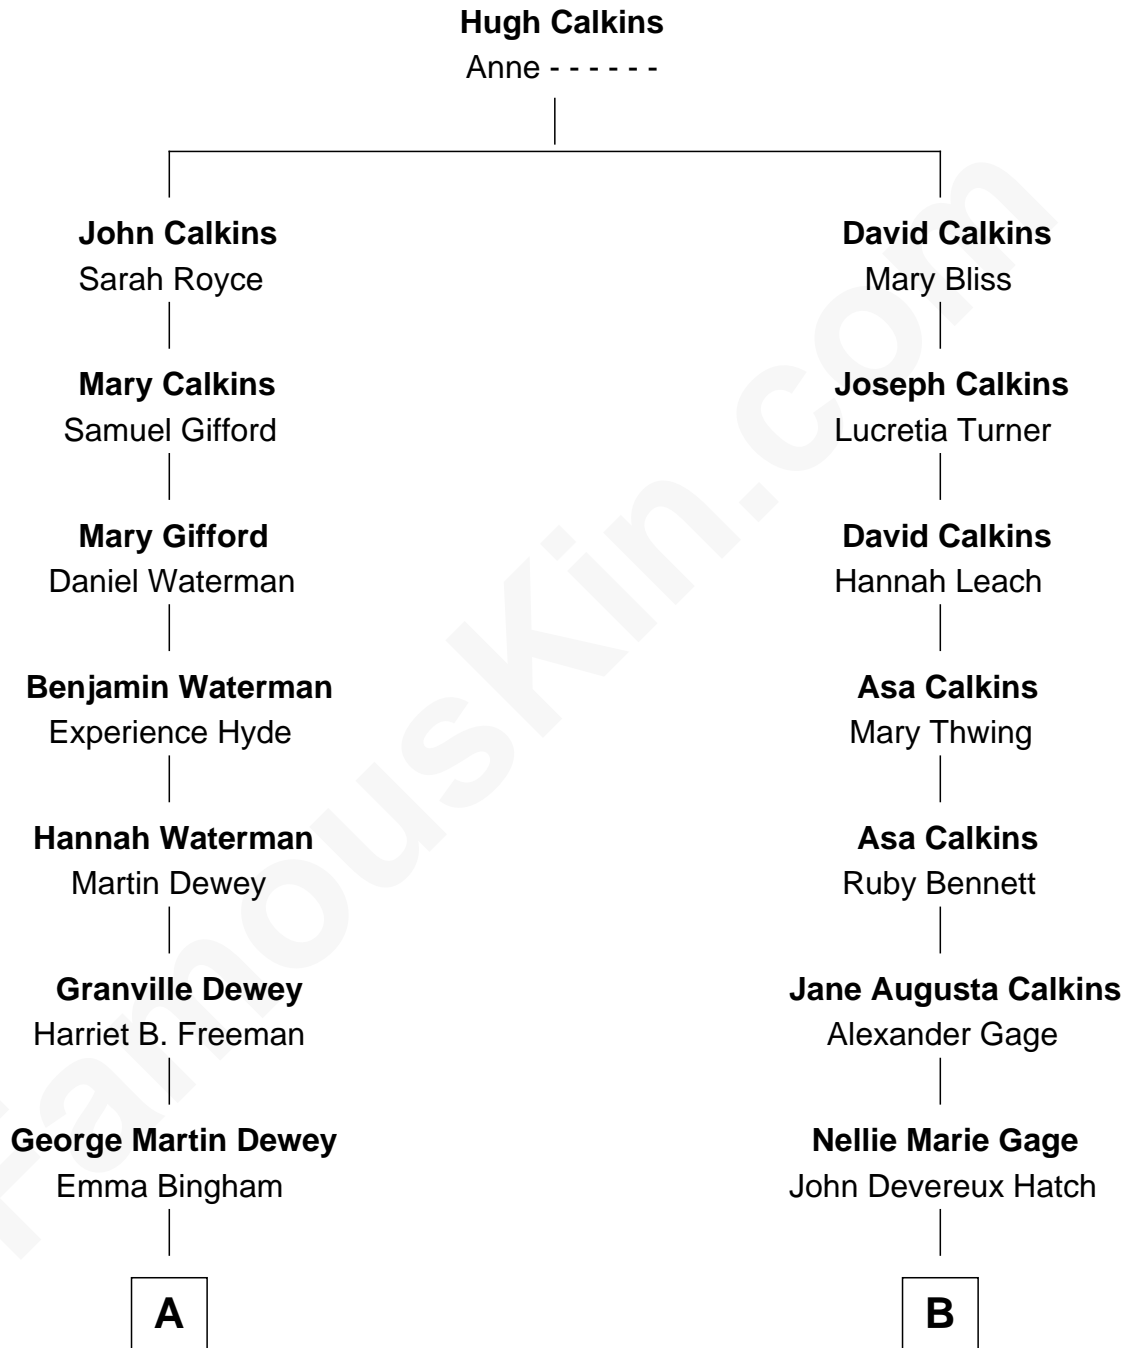

FamousKin.com
Relationship Chart of
Thomas Edmund Dewey
47th Governor of New York

8th cousin 1 time removed of

Richard Hatch
TV and Movie Actor

A

George Martin Dewey

Annie L. Thomas

Thomas Edmund Dewey

47th Governor of New York

B

Charles Wesley Hatch

Leah Perkins Rogers

John Raymond Hatch

Elizabeth White

Richard Hatch

TV and Movie Actor

FamousKin.com