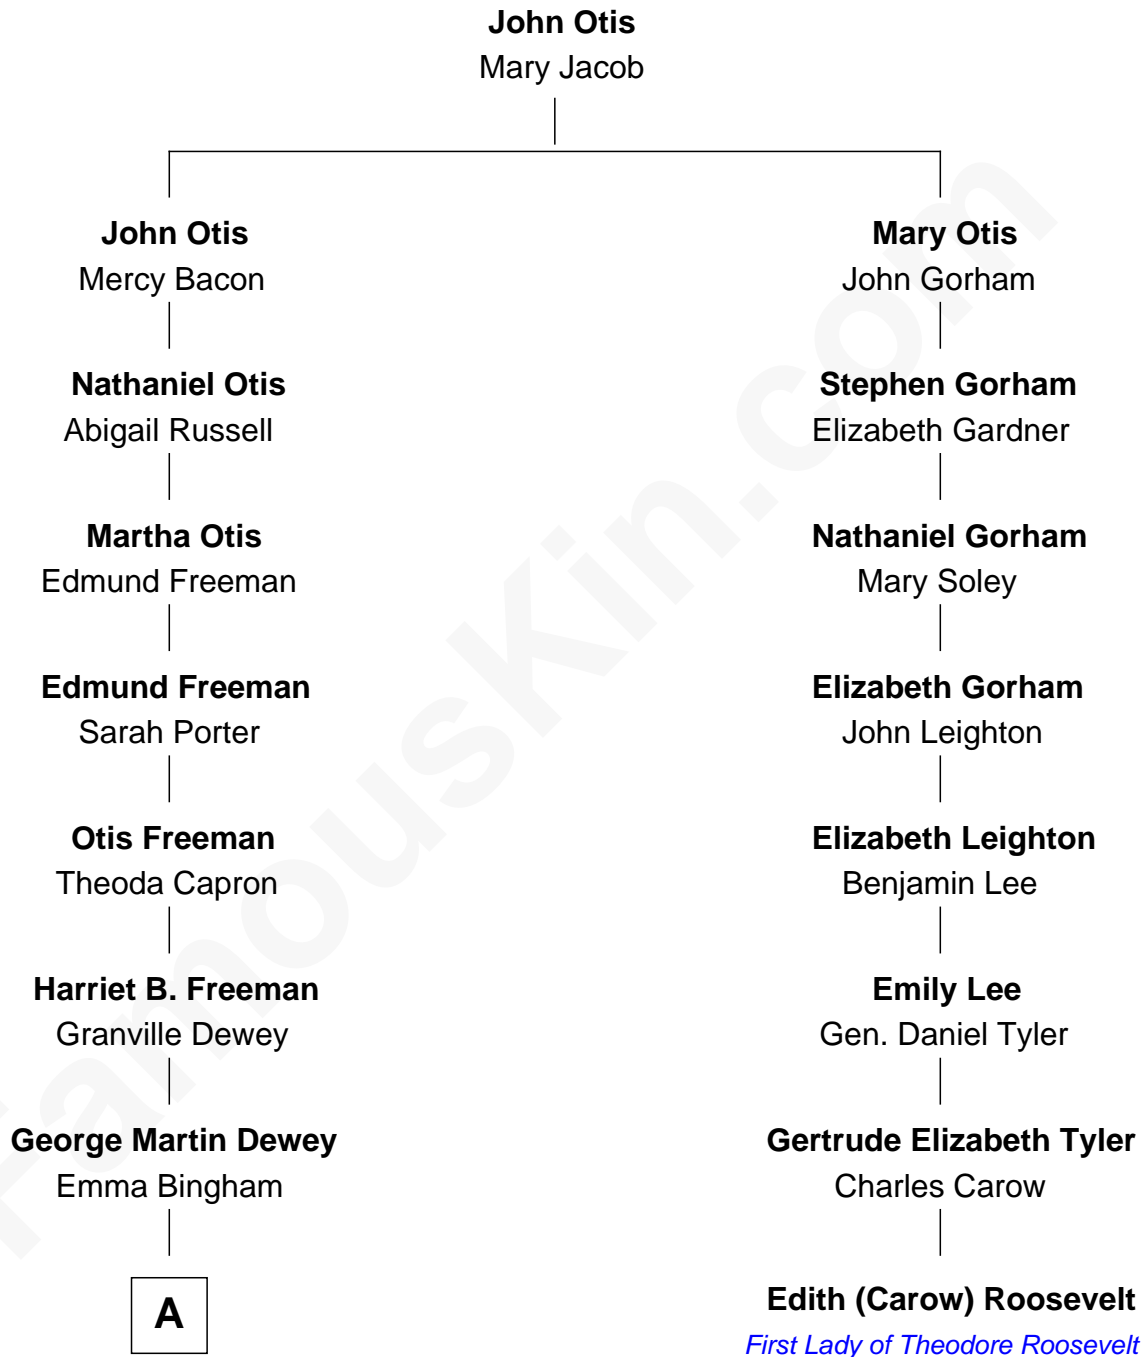

FamousKin.com

Relationship Chart of

Thomas Edmund Dewey

47th Governor of New York

7th cousin 1 time removed of

Edith (Carow) Roosevelt

First Lady of President Theodore Roosevelt

A

George Martin Dewey

Annie L. Thomas

Thomas Edmund Dewey

47th Governor of New York

FamousKin.com