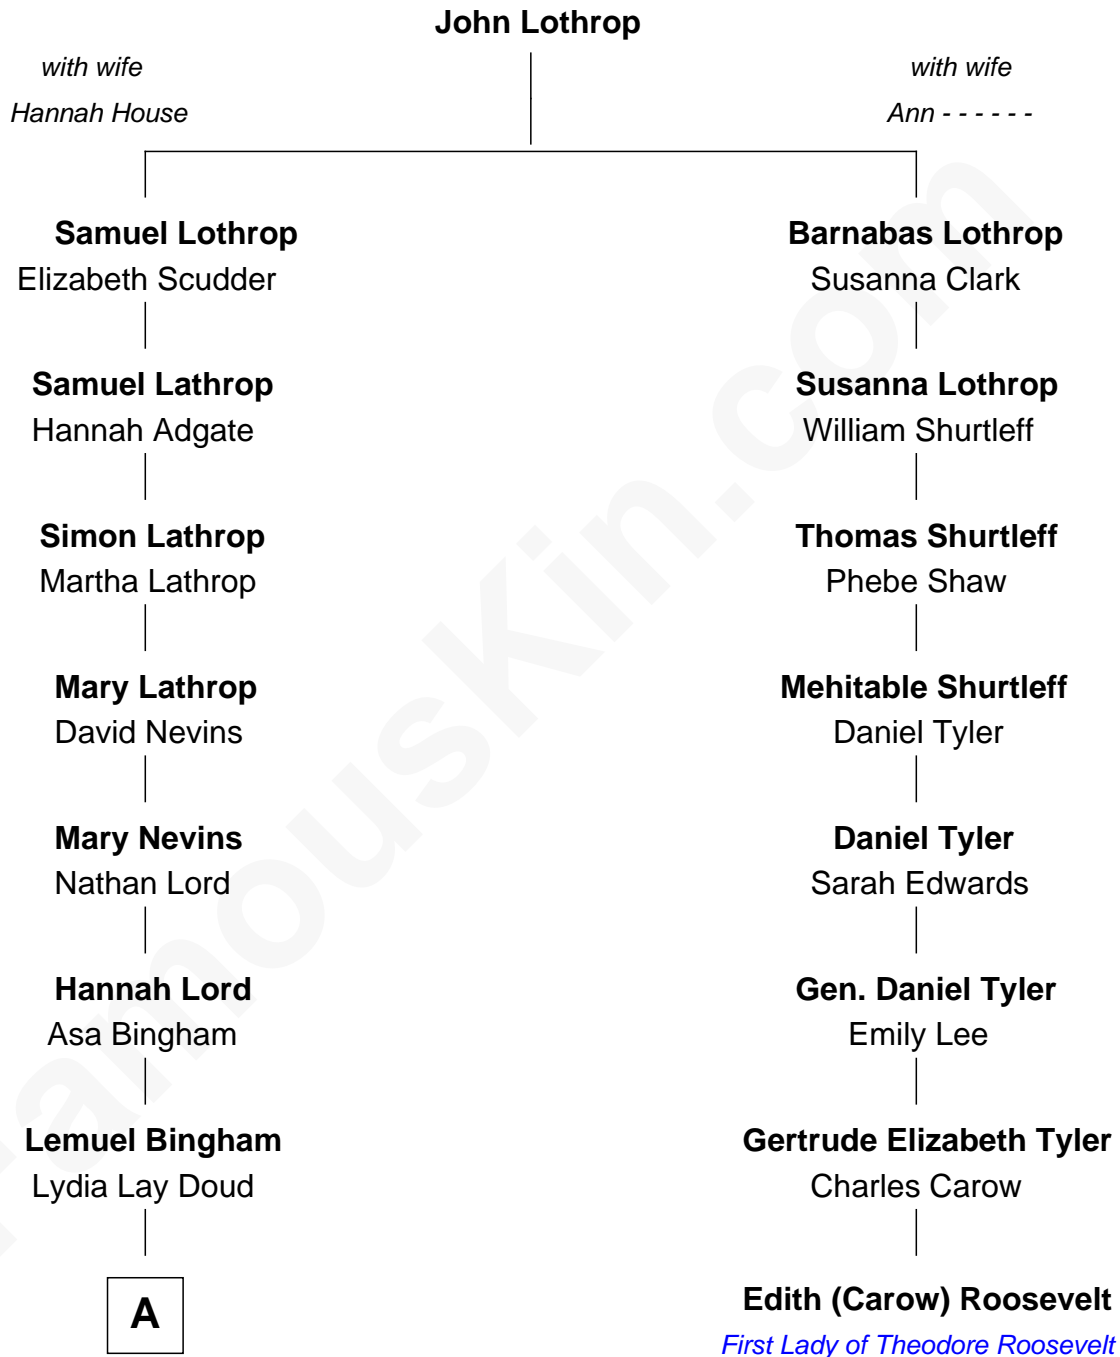

**FamousKin.com**  
**Relationship Chart of**  
**Thomas Edmund Dewey**  
*47th Governor of New York*

**7th cousin 2 times removed of**  
**Edith (Carow) Roosevelt**  
*First Lady of President Theodore Roosevelt*

**A**

—  
**Emma Bingham**  
George Martin Dewey

—  
**George Martin Dewey**  
Annie L. Thomas

—  
**Thomas Edmund Dewey**  
*47th Governor of New York*

FamousKin.com