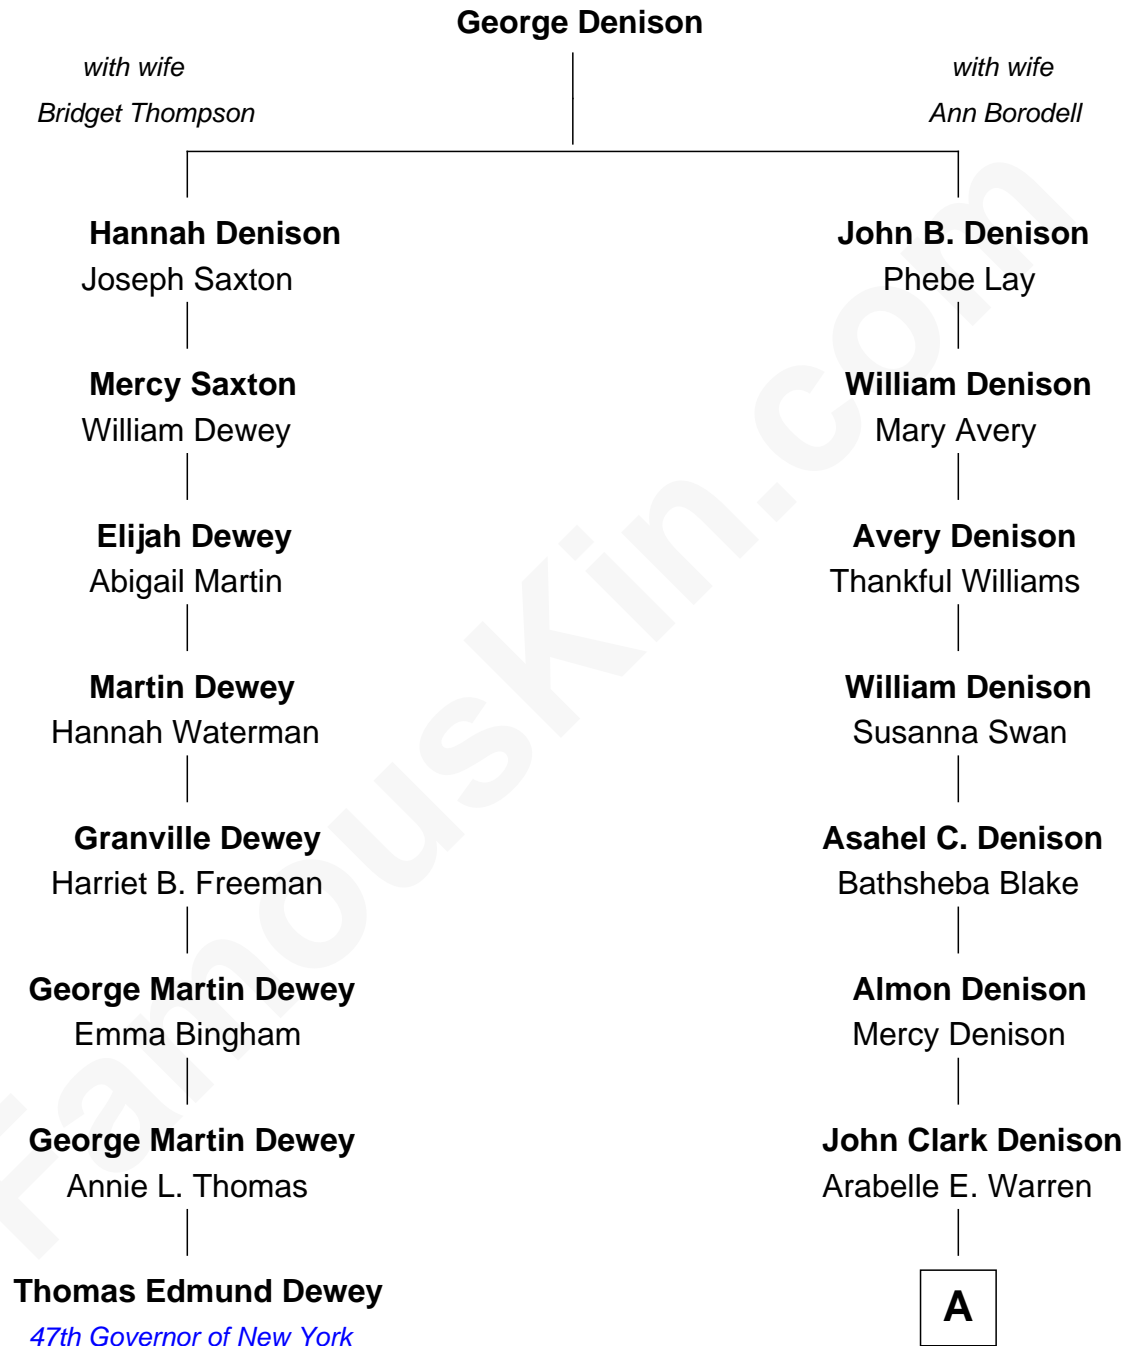

FamousKin.com
Relationship Chart of
Thomas Edmund Dewey
47th Governor of New York

7th cousin 3 times removed of

James Taylor
Singer-Songwriter

A

Etta M. Denison

Henry Woodard

Henry Herman Woodard

Ella Angelique Knox

Gertrude Arline Woodard

Dr. Isaac Montrose Taylor

James Taylor

Singer-Songwriter