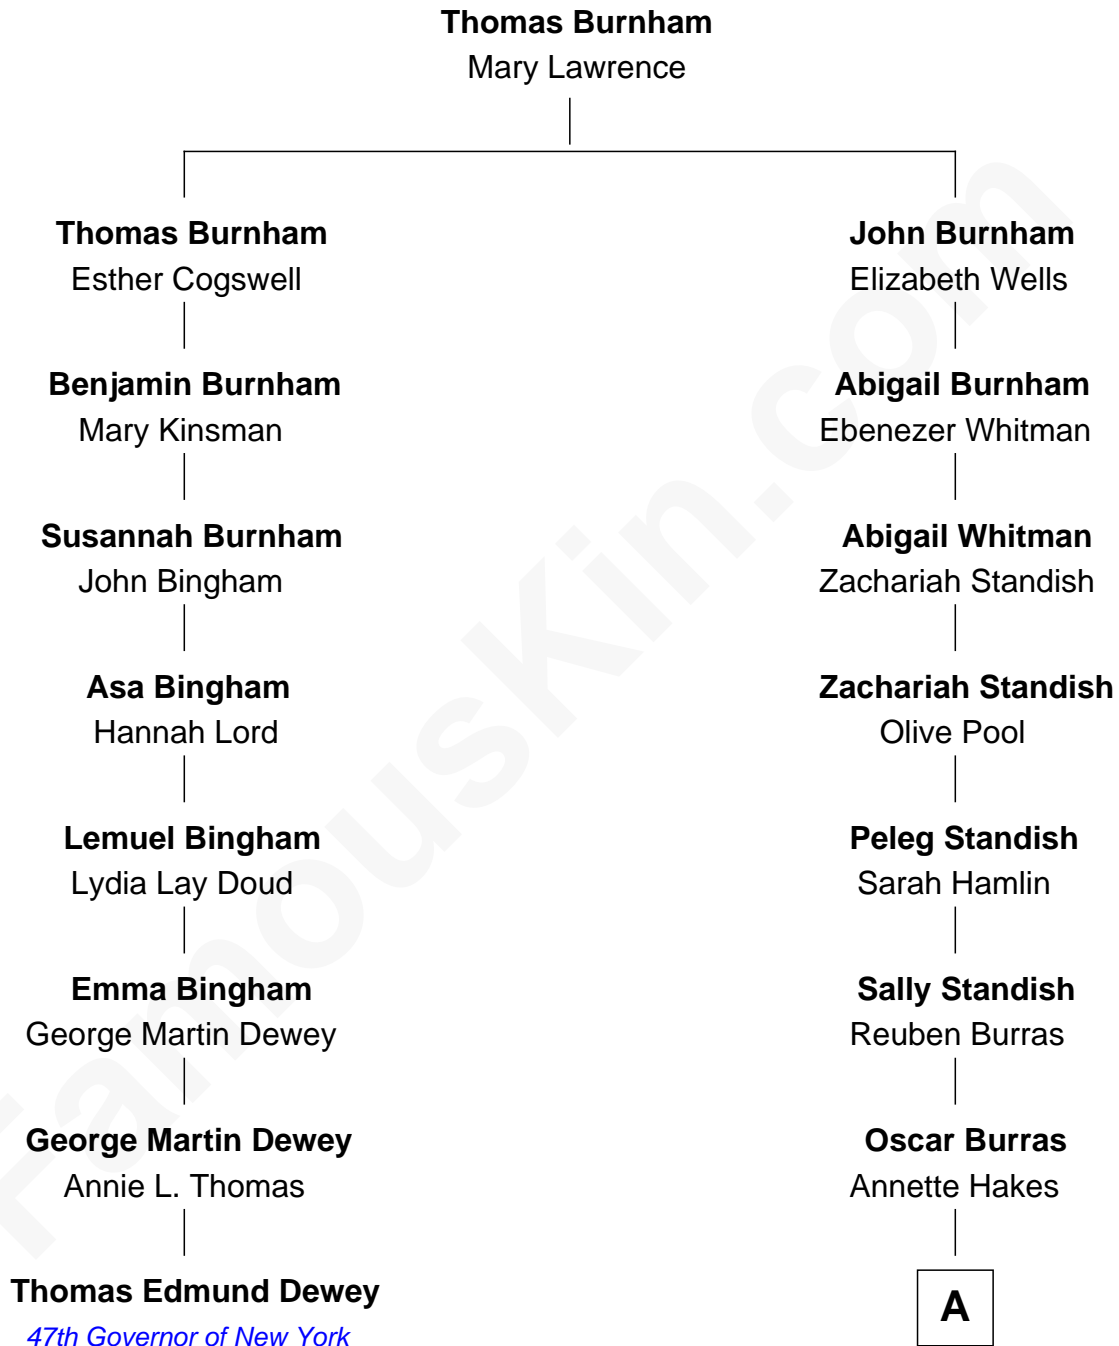

**FamousKin.com**  
**Relationship Chart of**  
**Thomas Edmund Dewey**  
*47th Governor of New York*

**7th cousin 3 times removed of**  
**Dan Quayle**  
*44th U.S. Vice-President*

**A**

—  
**Delia Burras**

William Orran Cline

—  
**Marie Pauline Cline**

Robert Harwood Quayle

—  
**James Cline Quayle**

Martha Corinne Pulliam

—  
**Dan Quayle**

*44th U.S. Vice-President*

FamousKin.com