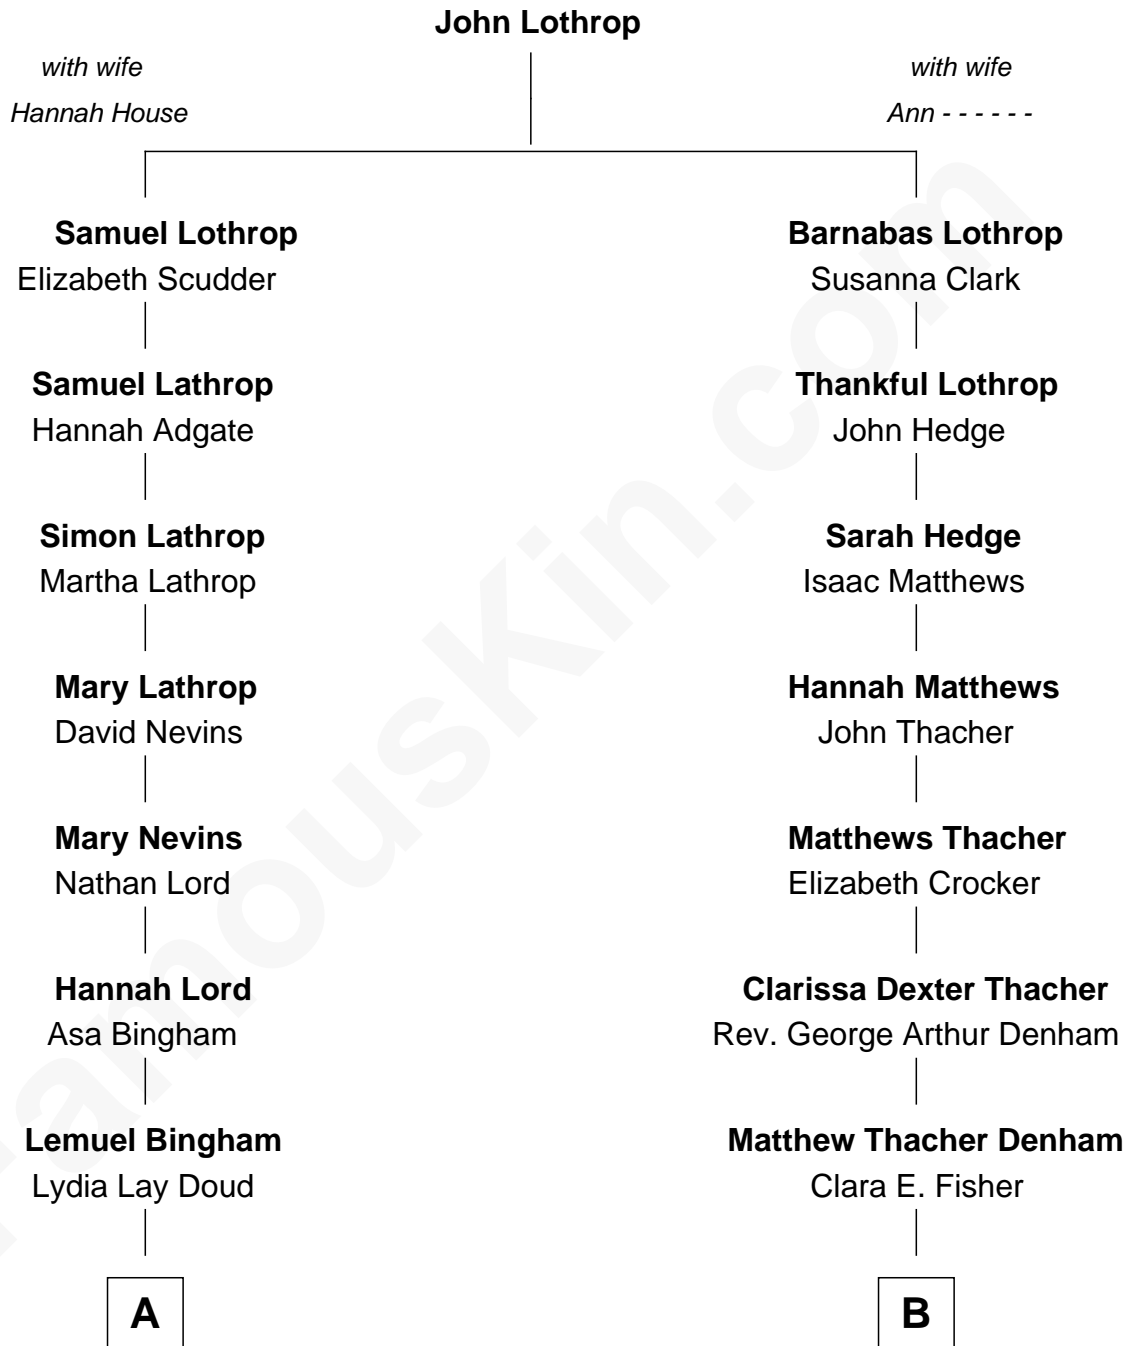

FamousKin.com Relationship Chart of

Thomas Edmund Dewey

47th Governor of New York

8th cousin 1 time removed of

Samuel P. Goddard

12th Governor of Arizona

A

Emma Bingham
George Martin Dewey

George Martin Dewey
Annie L. Thomas

Thomas Edmund Dewey
47th Governor of New York

B

Florence Hilton Denham
Samuel Pearson Goddard

Samuel P. Goddard
12th Governor of Arizona

FamousKin.com