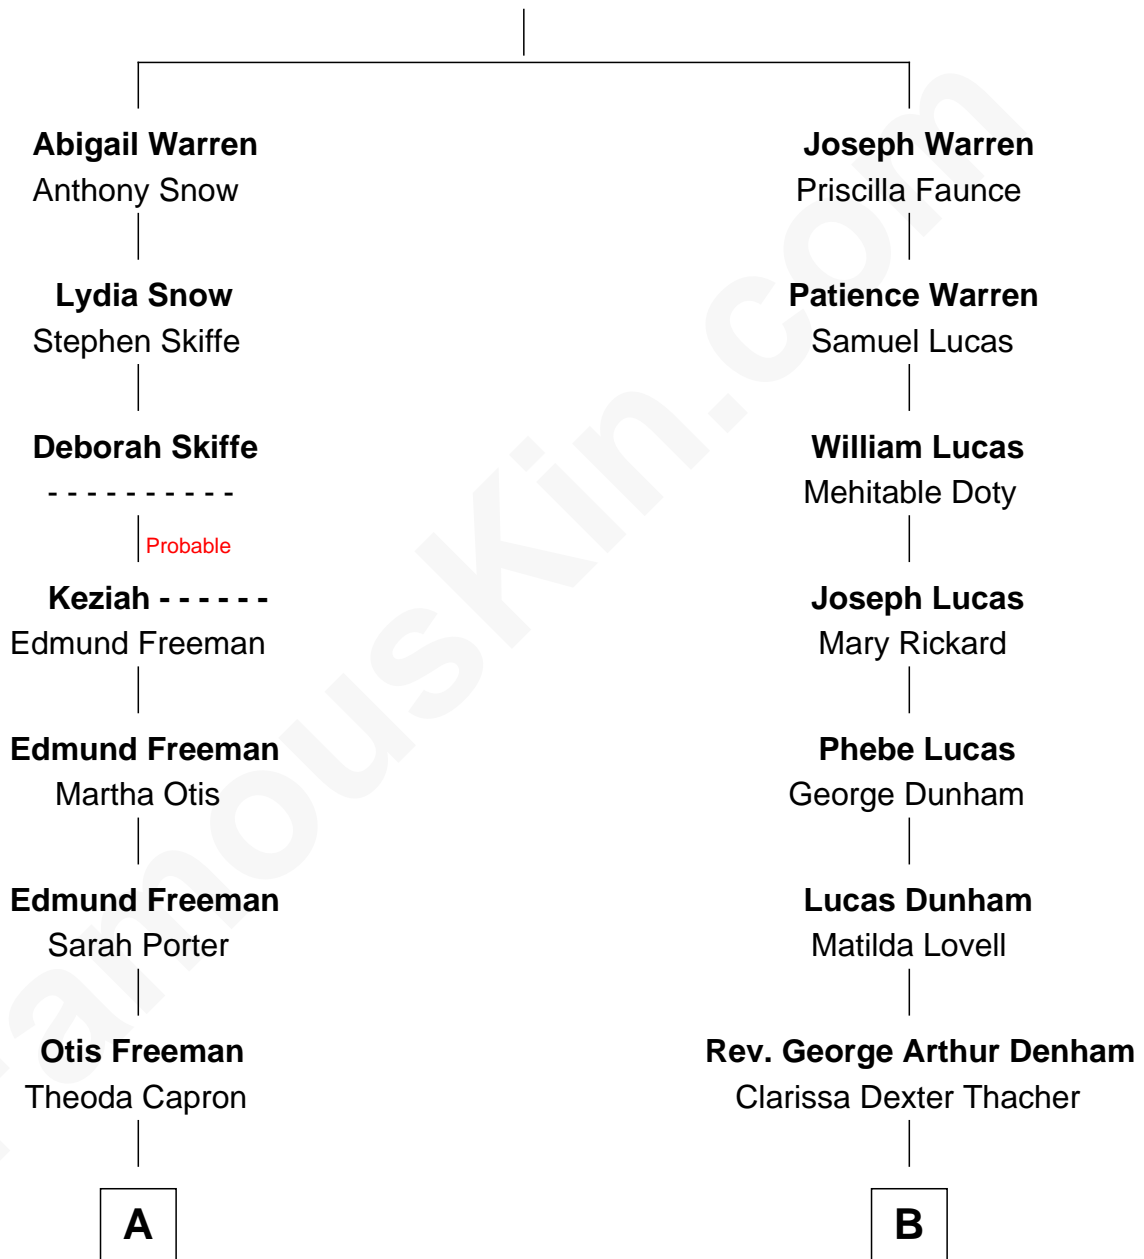

# FamousKin.com Relationship Chart of

**Thomas Edmund Dewey**

*47th Governor of New York*

9th cousin 1 time removed of

**Samuel P. Goddard**

*12th Governor of Arizona*

**Richard Warren**  
Elizabeth Walker

**A**

**Harriet B. Freeman**  
Granville Dewey

**George Martin Dewey**  
Emma Bingham

**George Martin Dewey**  
Annie L. Thomas

**Thomas Edmund Dewey**  
*47th Governor of New York*

**B**

**Matthew Thacher Denham**  
Clara E. Fisher

**Florence Hilton Denham**  
Samuel Pearson Goddard

**Samuel P. Goddard**  
*12th Governor of Arizona*

FamousKin.com