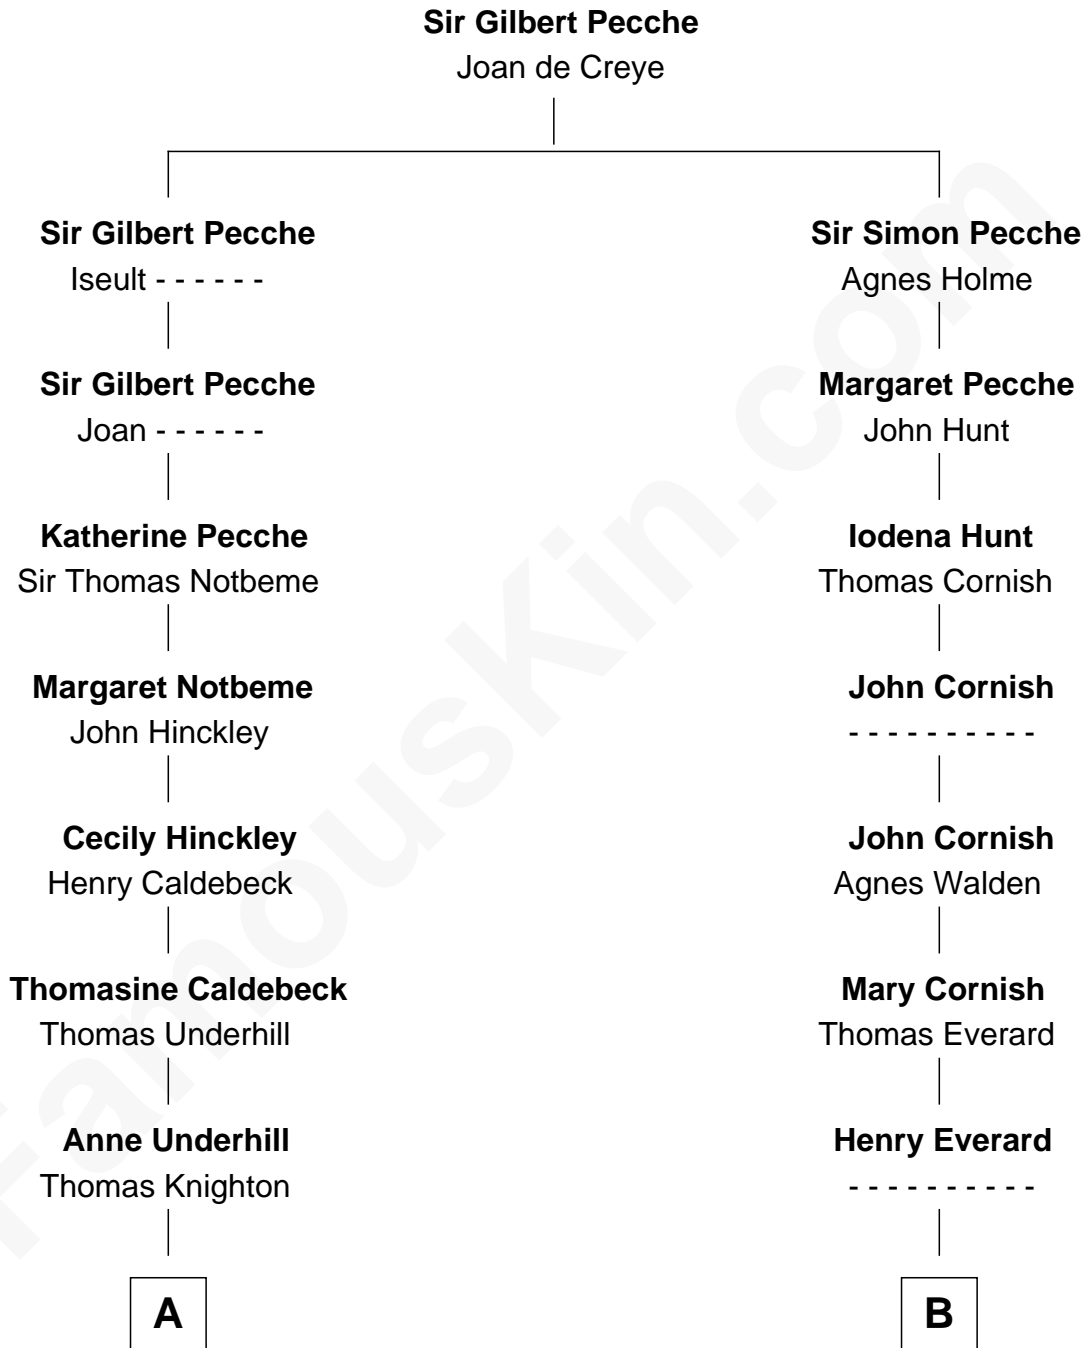

FamousKin.com
Relationship Chart of
Thomas Edmund Dewey
47th Governor of New York

19th cousin 1 time removed of
Marie-Chantal Miller
Crown Princess of Greece

C

Emma Bingham
George Martin Dewey

George Martin Dewey
Annie L. Thomas

Thomas Edmund Dewey
47th Governor of New York

D

Blanche Louise Appleton
Ellis John Springer Miller

Ellis Warren Appleton Miller
Sophia June Squarebriggs

Robert Warren Miller
Marie Clara Pesantes

Marie-Chantal Miller
Crown Princess of Greece