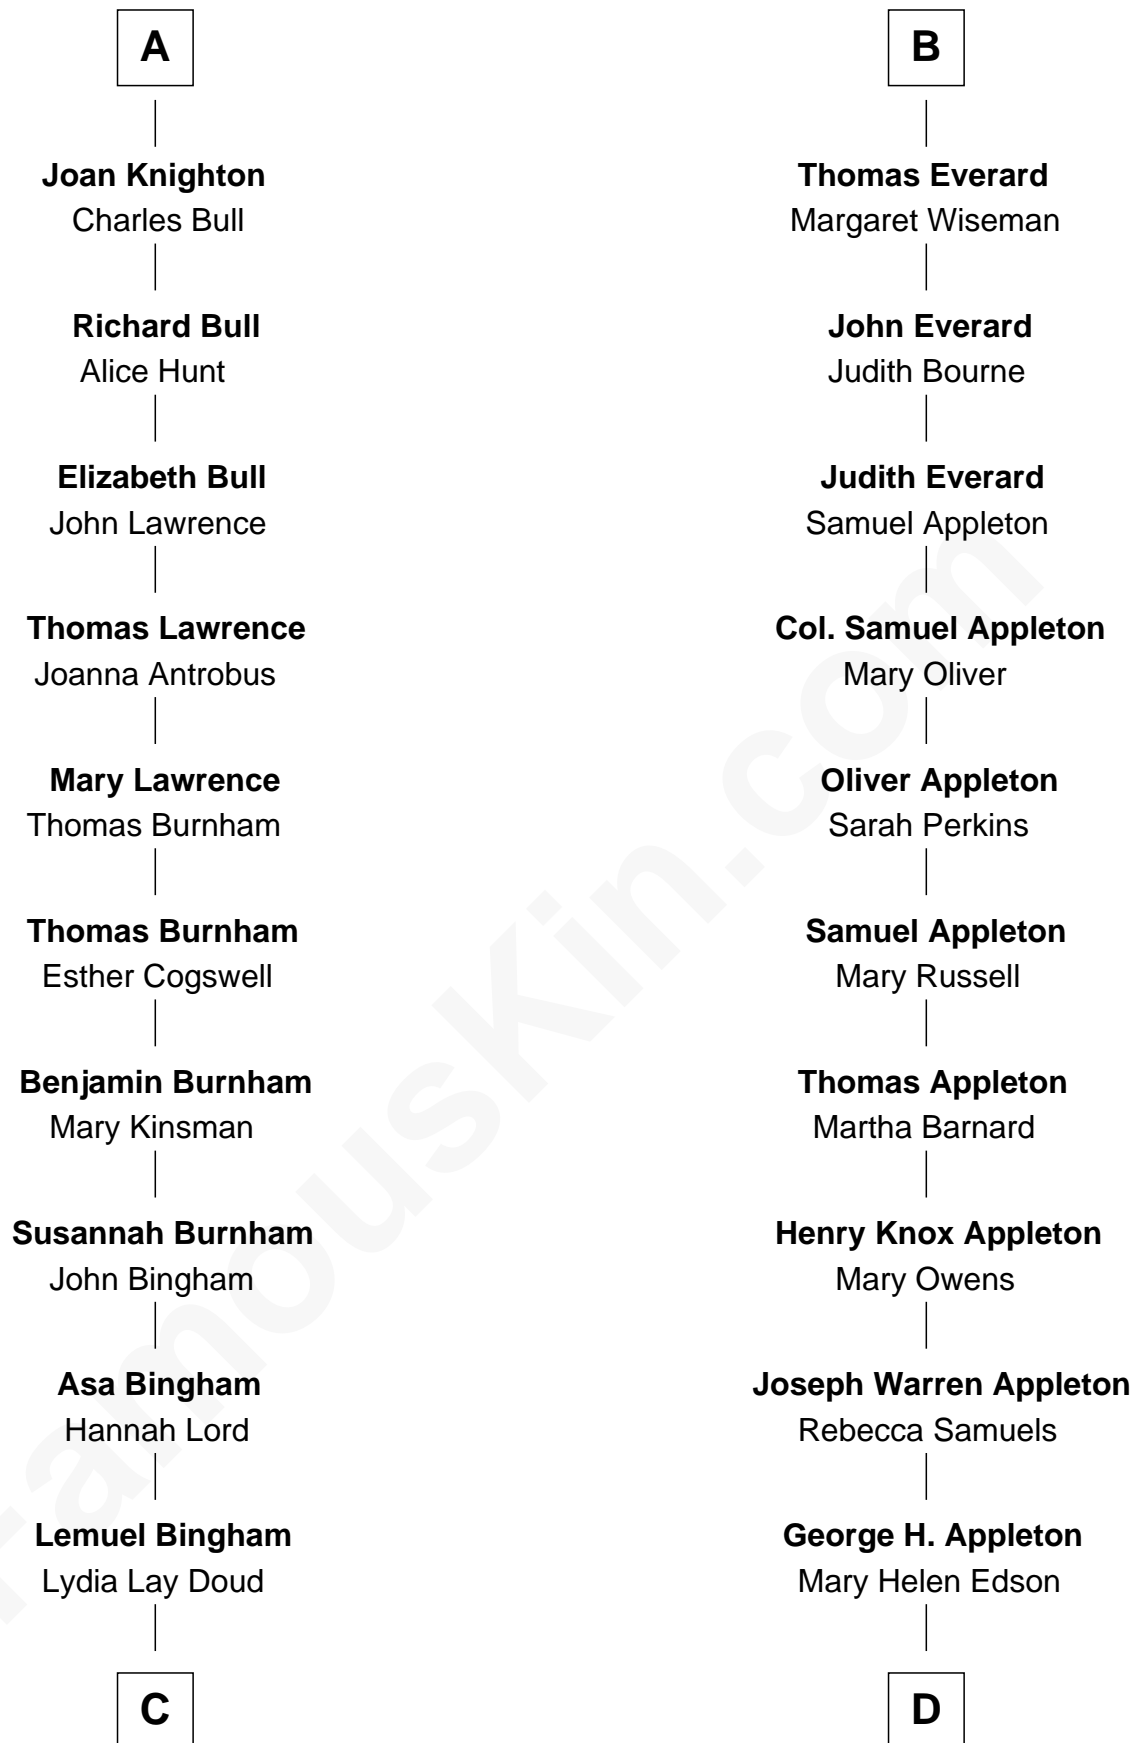

FamousKin.com
Relationship Chart of
Thomas Edmund Dewey
47th Governor of New York

19th cousin 1 time removed of
Marie-Chantal Miller
Crown Princess of Greece

C

Emma Bingham
George Martin Dewey

George Martin Dewey
Annie L. Thomas

Thomas Edmund Dewey
47th Governor of New York

D

Blanche Louise Appleton
Ellis John Springer Miller

Ellis Warren Appleton Miller
Sophia June Squarebriggs

Robert Warren Miller
Marie Clara Pesantes

Marie-Chantal Miller
Crown Princess of Greece