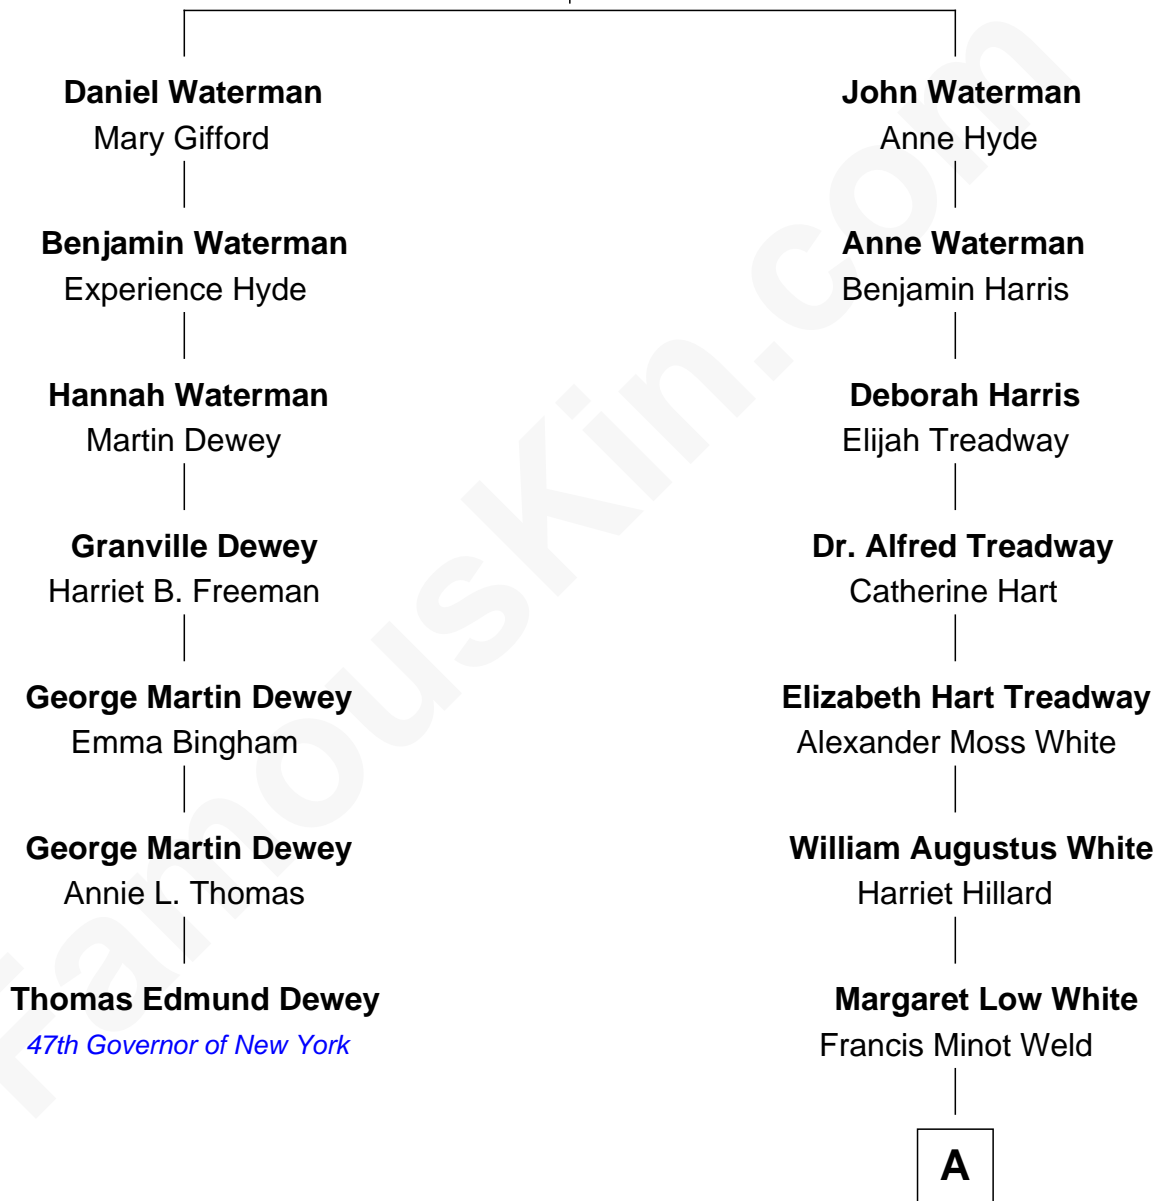

# FamousKin.com Relationship Chart of

**Thomas Edmund Dewey**

*47th Governor of New York*

6th cousin 2 times removed of

**Bill Weld**

*68th Governor of Massachusetts*

**Thomas Waterman**

Elizabeth Allyn

A

David Weld  
Mary Blake Nichols

Bill Weld  
*68th Governor of Massachusetts*

FamousKin.com