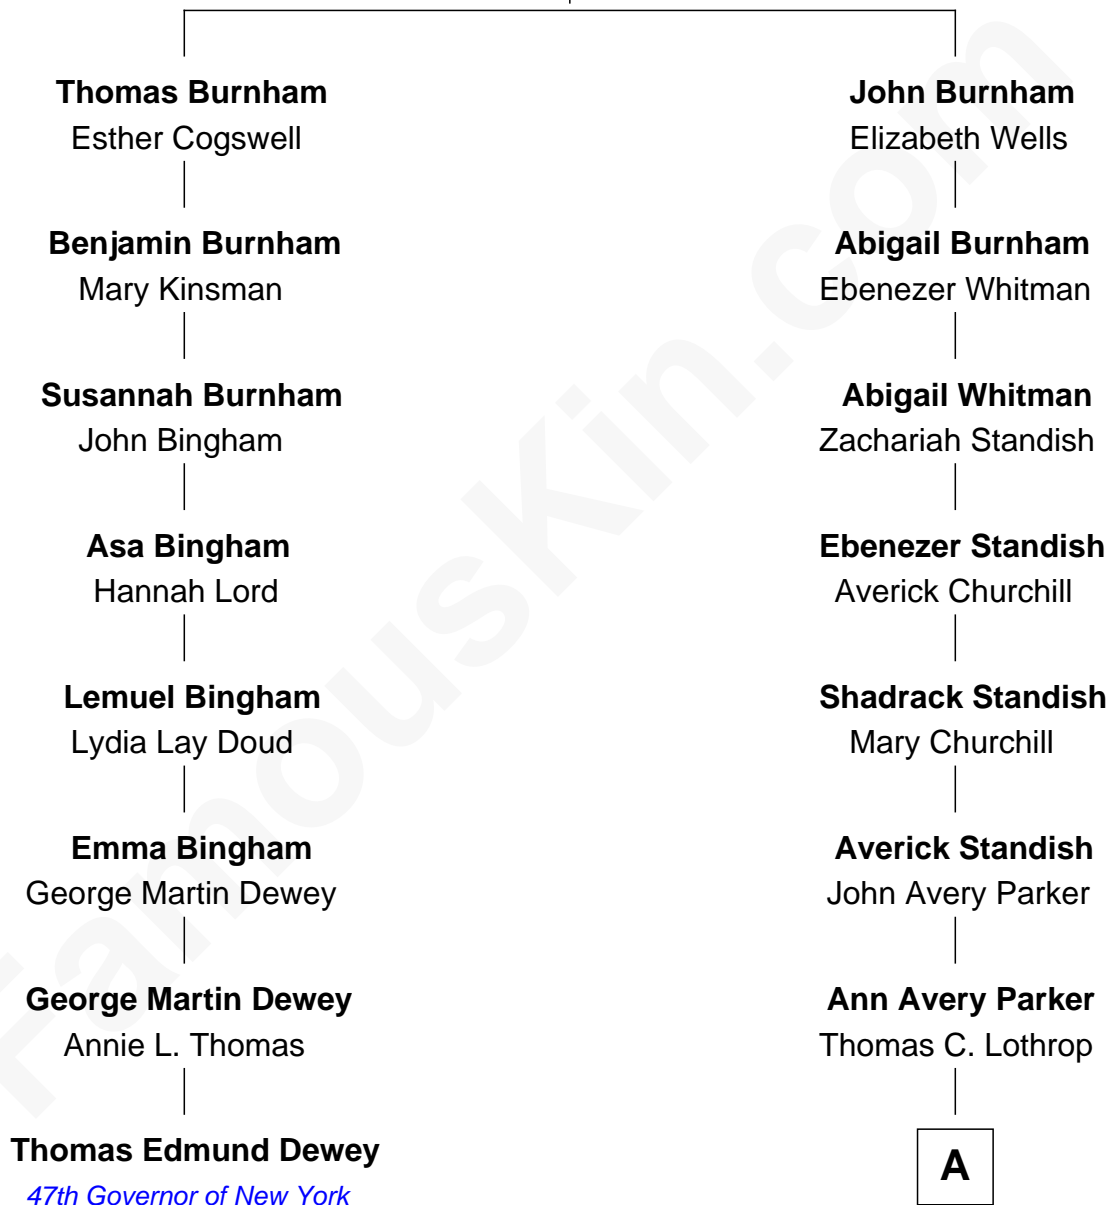

FamousKin.com
Relationship Chart of
Thomas Edmund Dewey
47th Governor of New York

7th cousin 3 times removed of
Tuesday Weld
TV and Movie Actress

Thomas Burnham
 Mary Lawrence

A

|
Sarah Williams Lothrop

George Parsons King

|
Sarah Lothrop King

Edward Motley Weld

|
Lothrop Motley Weld

Yosene Balfour Ker

|
Tuesday Weld

TV and Movie Actress