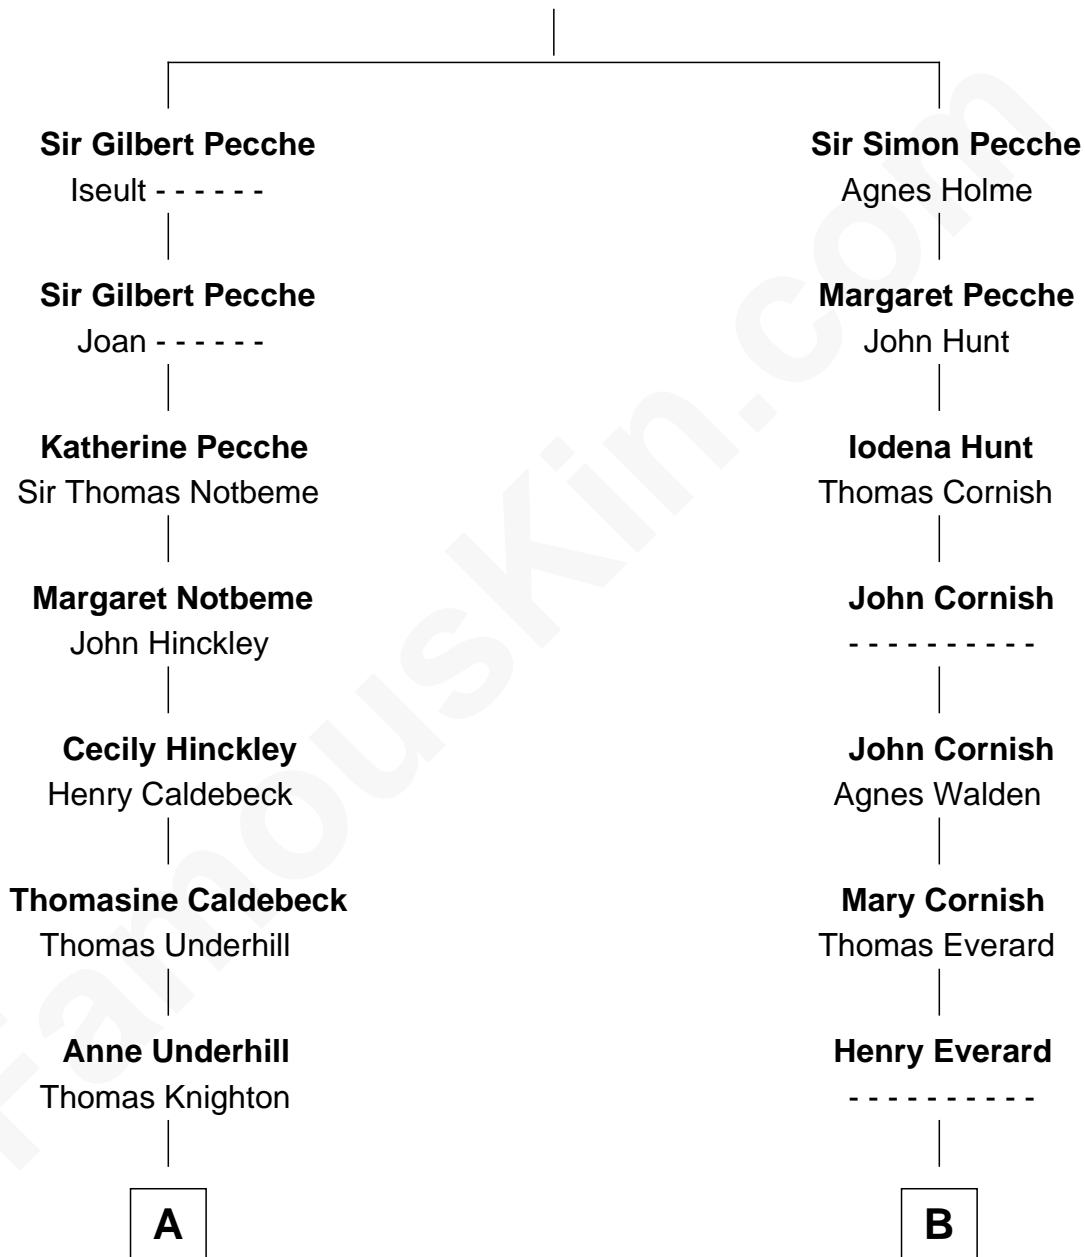

FamousKin.com Relationship Chart of

Thomas Edmund Dewey

47th Governor of New York

18th cousin 1 time removed of

Leverett Saltonstall

55th Governor of Massachusetts

Sir Gilbert Pecche

Joan de Creye

C

Emma Bingham
George Martin Dewey

George Martin Dewey
Annie L. Thomas

Thomas Edmund Dewey
47th Governor of New York

D

Eleanor Brooks
Richard Middlecott Saltonstall

Leverett Saltonstall
55th Governor of Massachusetts