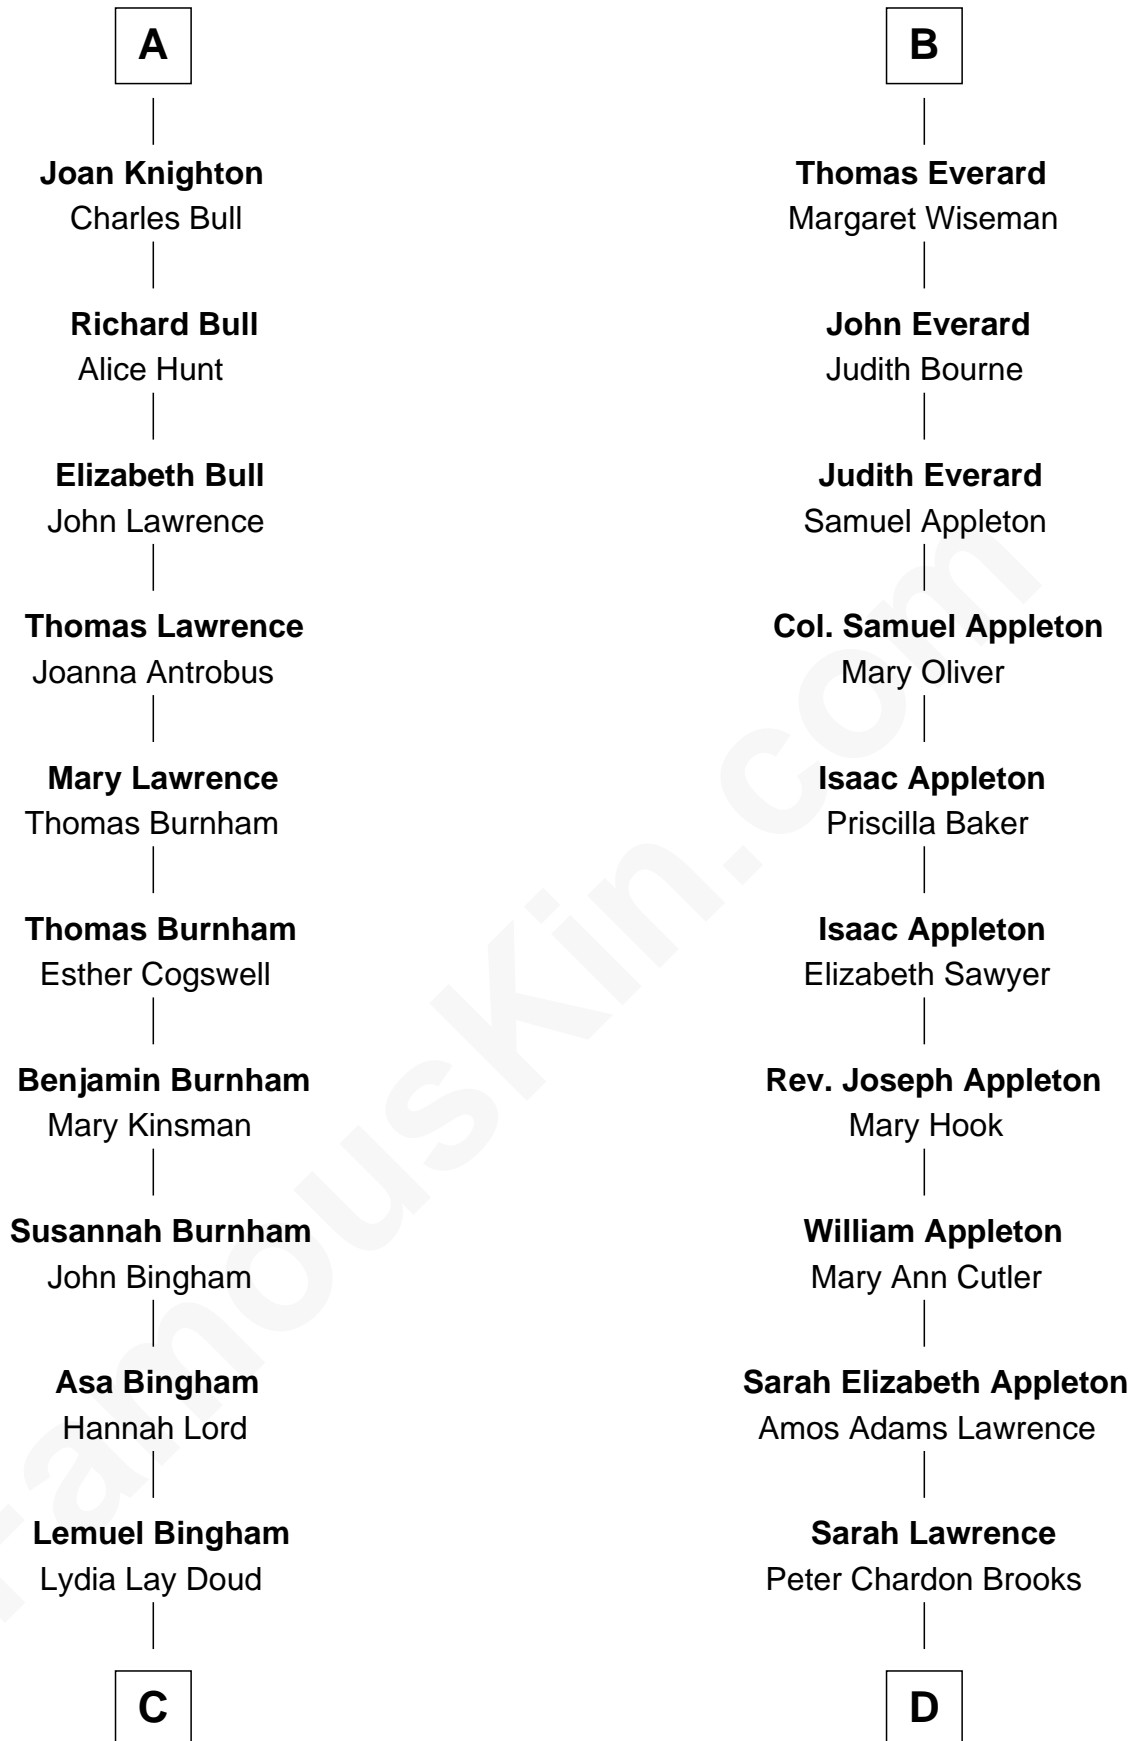

FamousKin.com Relationship Chart of

Thomas Edmund Dewey

47th Governor of New York

18th cousin 1 time removed of

Leverett Saltonstall

55th Governor of Massachusetts

Sir Gilbert Pecche

Joan de Creye

C

Emma Bingham
George Martin Dewey

George Martin Dewey
Annie L. Thomas

Thomas Edmund Dewey
47th Governor of New York

D

Eleanor Brooks
Richard Middlecott Saltonstall

Leverett Saltonstall
55th Governor of Massachusetts