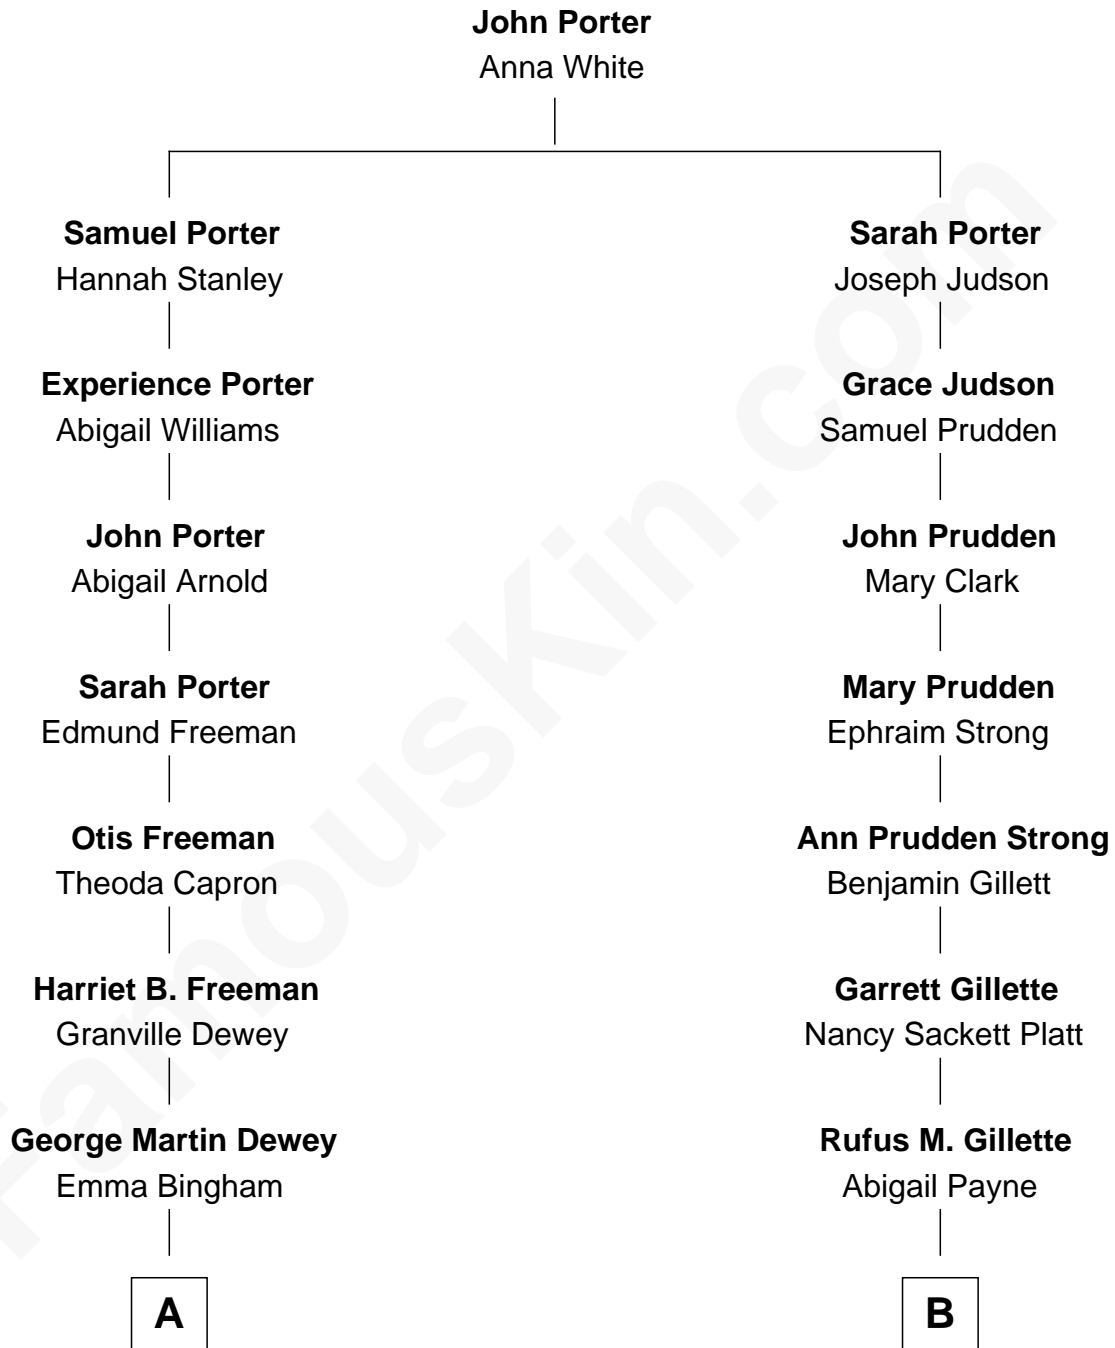

FamousKin.com
Relationship Chart of
Thomas Edmund Dewey
47th Governor of New York

8th cousin 2 times removed of

Treat Williams
TV & Movie Actor

A

George Martin Dewey
Annie L. Thomas

Thomas Edmund Dewey
47th Governor of New York

B

Mary Abigail Gillette
George Willey Andrew

Treat Payne Andrew
Eleanor Barnum

Marian Andrew
Richard Norman Williams

Treat Williams
TV & Movie Actor

FamousKin.com