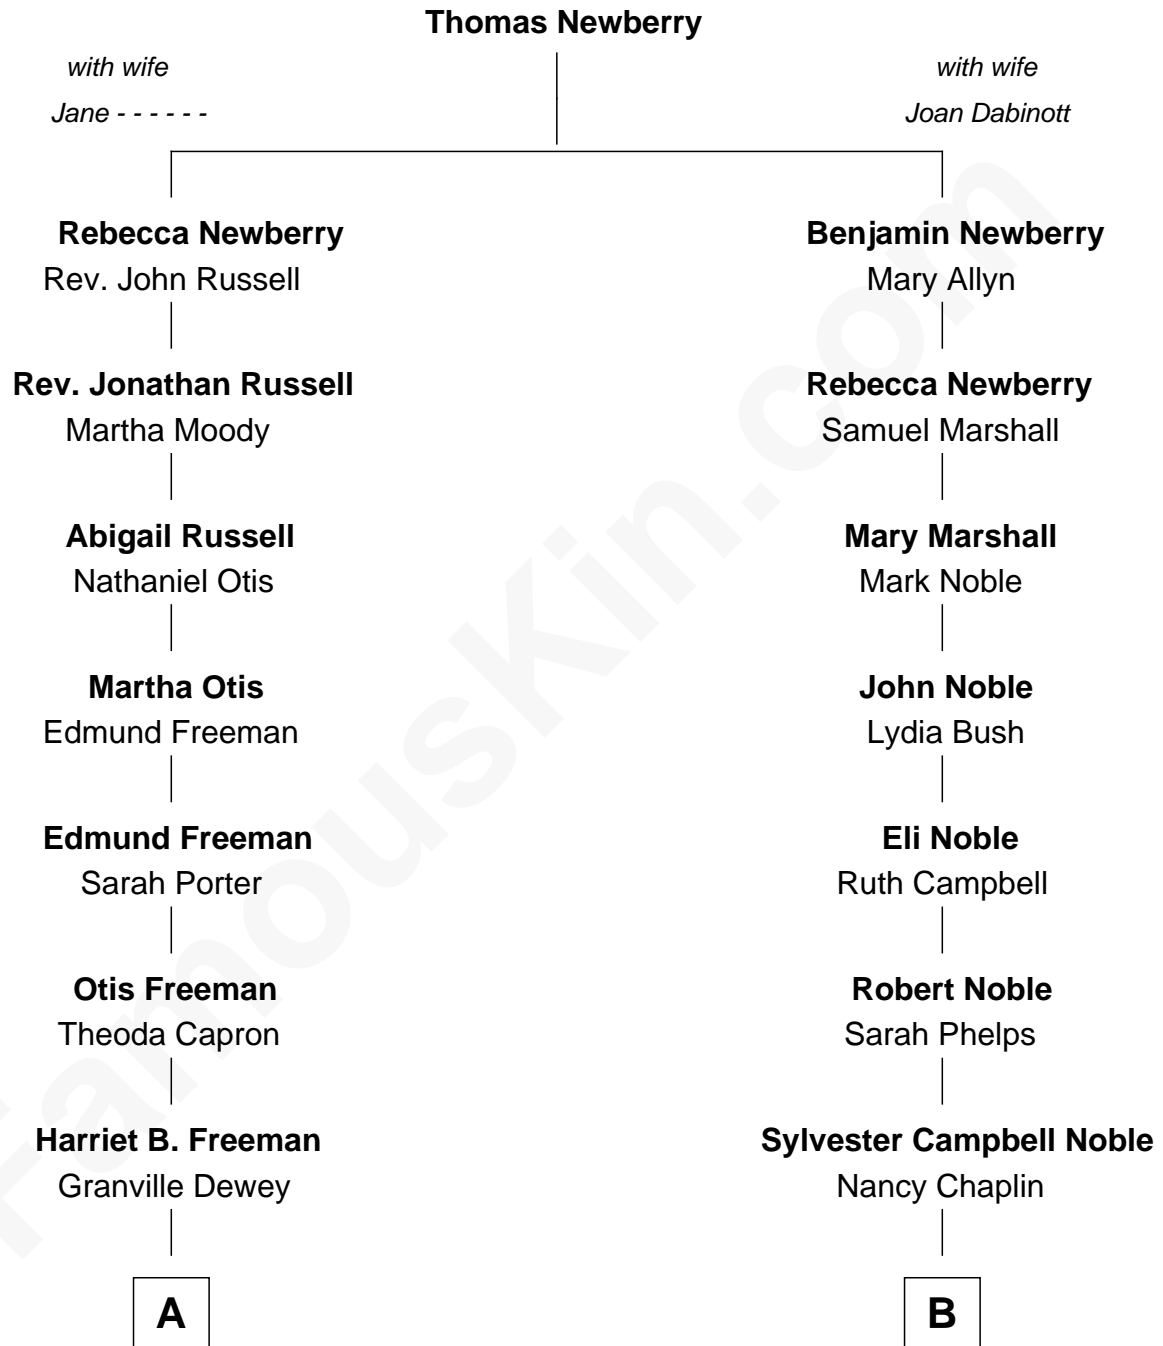

FamousKin.com Relationship Chart of

Thomas Edmund Dewey

47th Governor of New York

8th cousin 1 time removed of

Eugene Foss

45th Governor of Massachusetts

A

George Martin Dewey

Emma Bingham

George Martin Dewey

Annie L. Thomas

Thomas Edmund Dewey

47th Governor of New York

B

Marcia Cordelia Noble

George Edmund Foss