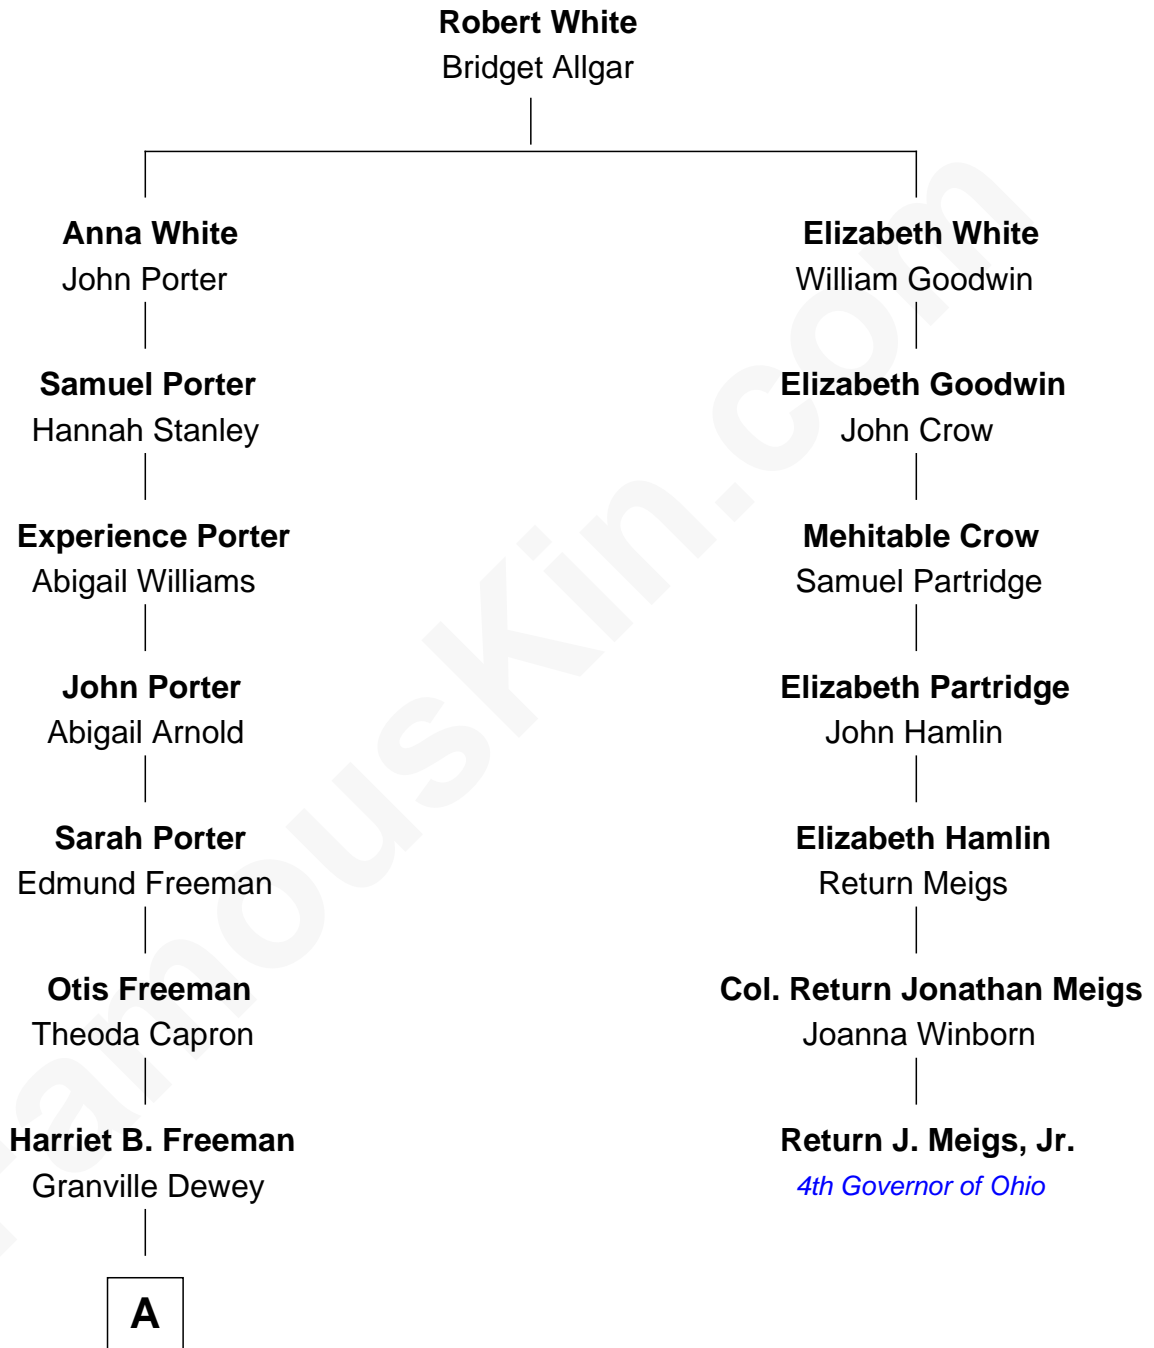

FamousKin.com
Relationship Chart of
Thomas Edmund Dewey
47th Governor of New York

6th cousin 3 times removed of

Return J. Meigs, Jr.
4th Governor of Ohio

A

George Martin Dewey

Emma Bingham

George Martin Dewey

Annie L. Thomas

Thomas Edmund Dewey

47th Governor of New York

FamousKin.com