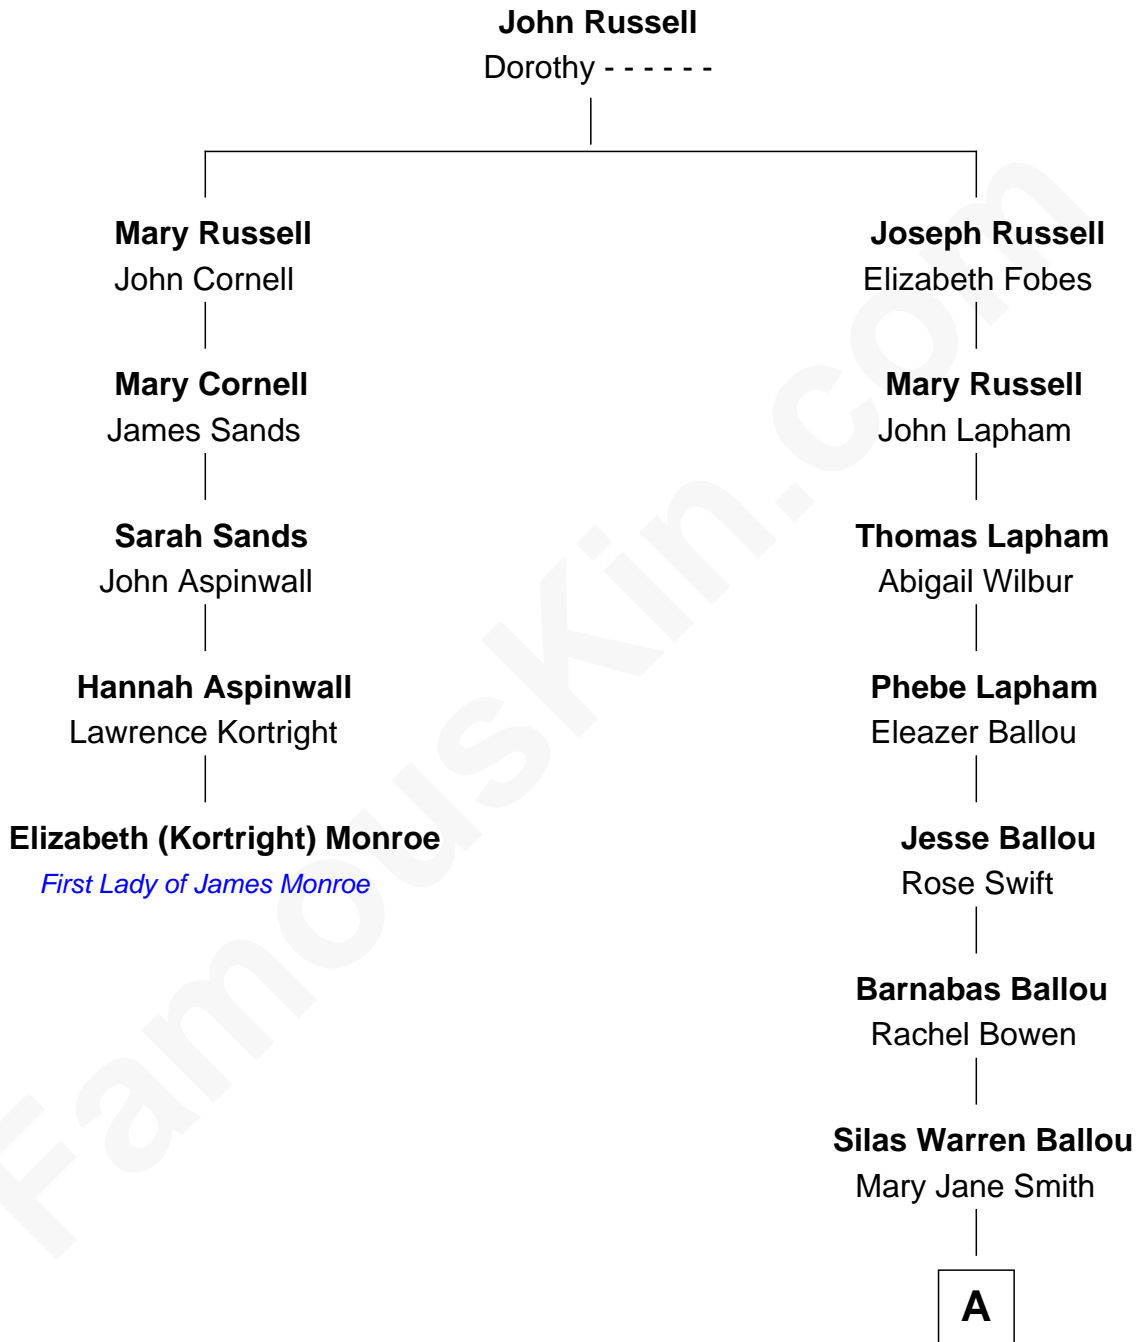

FamousKin.com
Relationship Chart of
Elizabeth (Kortright) Monroe
First Lady of President James Monroe

4th cousin 8 times removed of

Brandon Routh
TV and Movie Actor

A

Alfred Emenzo Ballou

Adella Mary Leigh

Viola Adelpia Ballou

Daniel Ephraim Brown

Leigh Alfred Brown

Edith Bell Brandon

Viola Lorraine Brown

John Junior Lear

Catherine LaVaughn Lear

Ronald Ray Routh