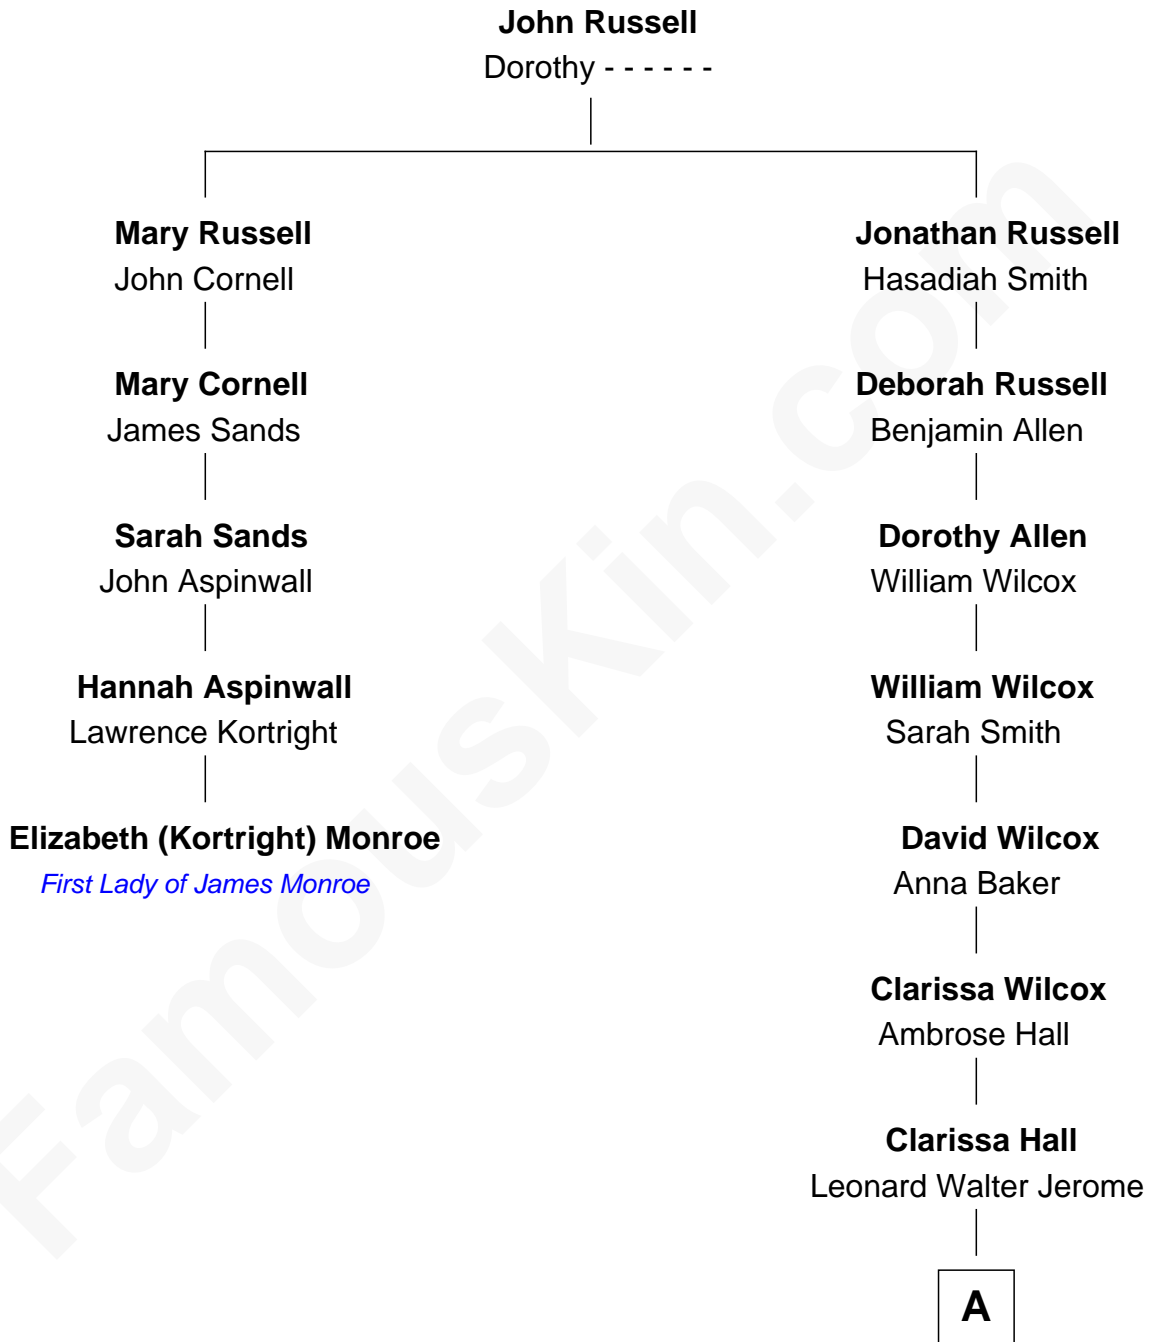

FamousKin.com
Relationship Chart of
Elizabeth (Kortright) Monroe
First Lady of President James Monroe

4th cousin 4 times removed of
Sir Winston Churchill
Prime Minister of the United Kingdom

A

—
Jeanette Jerome

Randolph Henry Spencer-Churchill

—
Sir Winston Churchill

Prime Minister of the United Kingdom

FamousKin.com