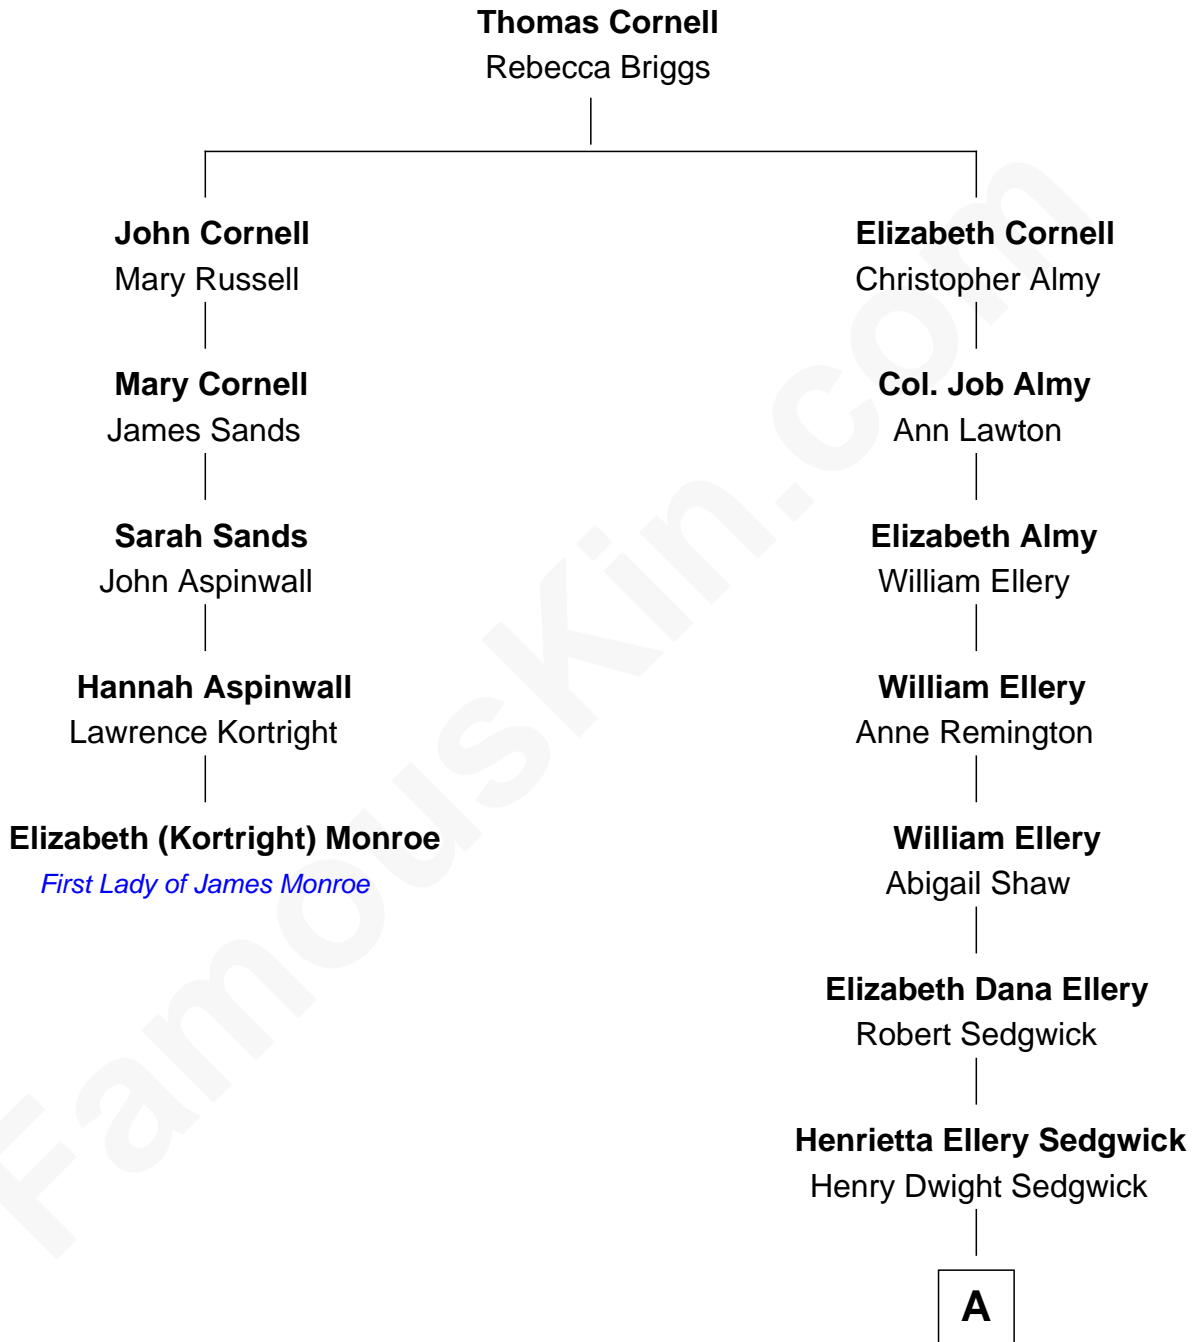

FamousKin.com
Relationship Chart of
Elizabeth (Kortright) Monroe
First Lady of President James Monroe

4th cousin 6 times removed of

Kyra Sedgwick
TV and Movie Actress

A

Henry Dwight Sedgwick

Sarah May Minturn

Robert Minturn Sedgwick

Helen Peabody

Henry Dwight Sedgwick

Patricia Ann Rosenwald

Kyra Sedgwick

TV and Movie Actress