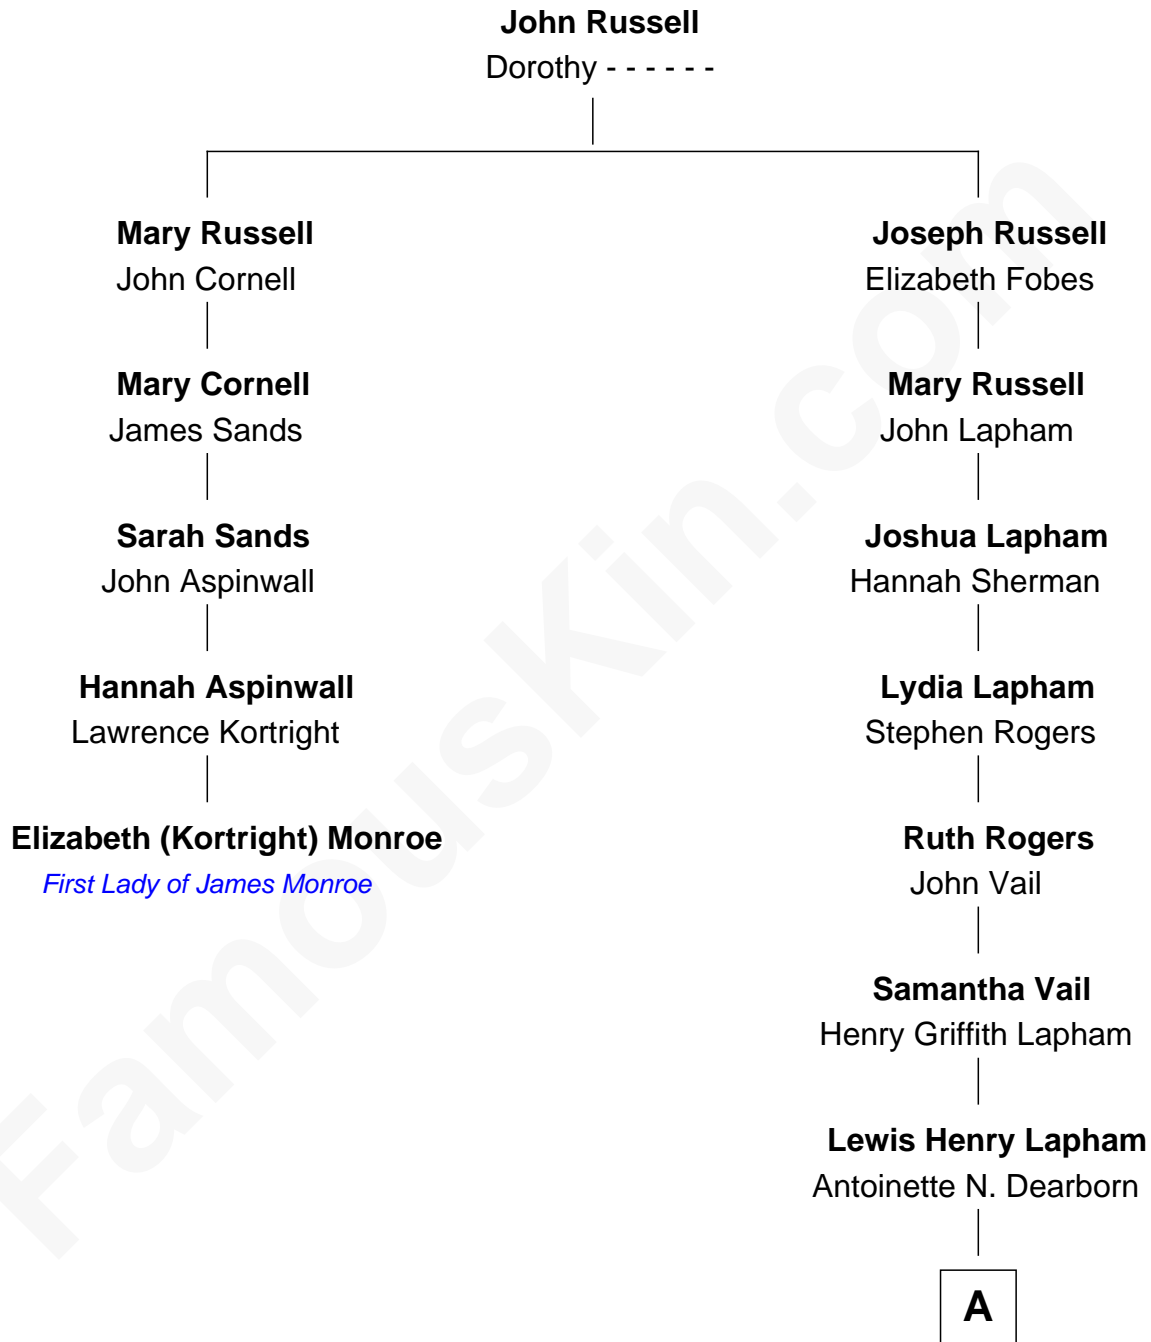

**FamousKin.com**  
**Relationship Chart of**  
**Elizabeth (Kortright) Monroe**  
*First Lady of President James Monroe*

4th cousin 4 times removed of

**Christopher Lloyd**  
*Movie Actor*

A

Ruth Lapham  
Samuel R. Lloyd

Christopher Lloyd  
*Movie Actor*

FamousKin.com