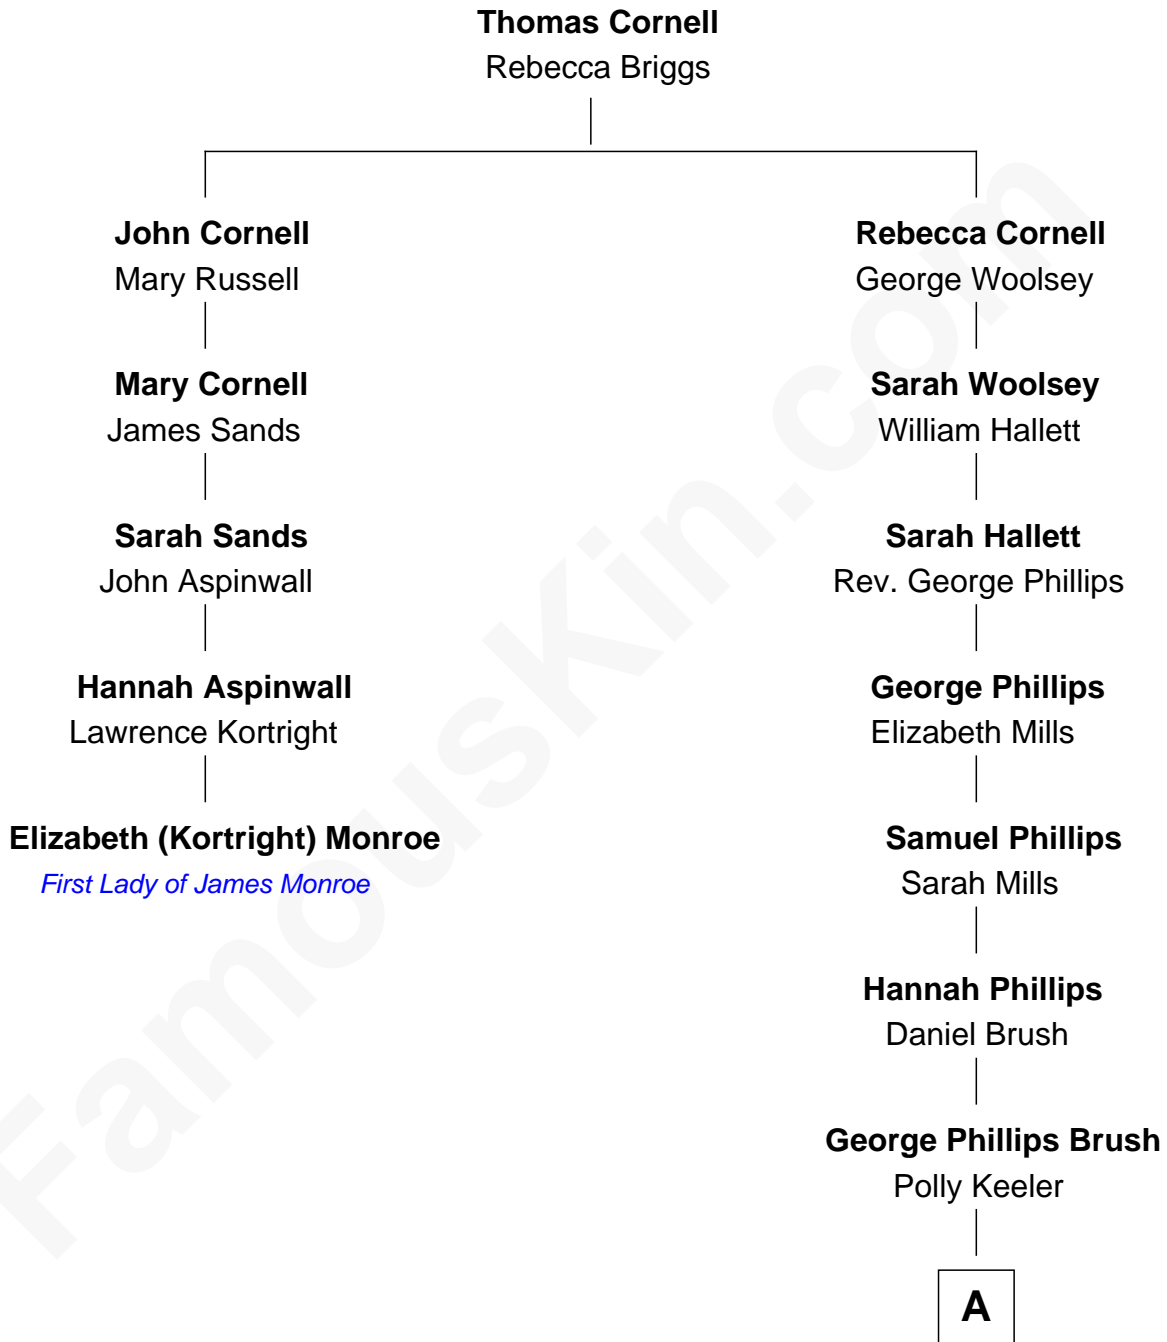

FamousKin.com
Relationship Chart of
Elizabeth (Kortright) Monroe
First Lady of President James Monroe

4th cousin 8 times removed of

Bill Gates
Founder of Microsoft

A

Emeline Keeler Brush

Harvey Woodworth

Louise Marie Woodworth

Thomas George Maxwell

James W. Maxwell

Belle Oakley

James Willard Maxwell

Adelle Thompson

Mary A. Maxwell

William Henry Gates

Bill Gates

Founder of Microsoft