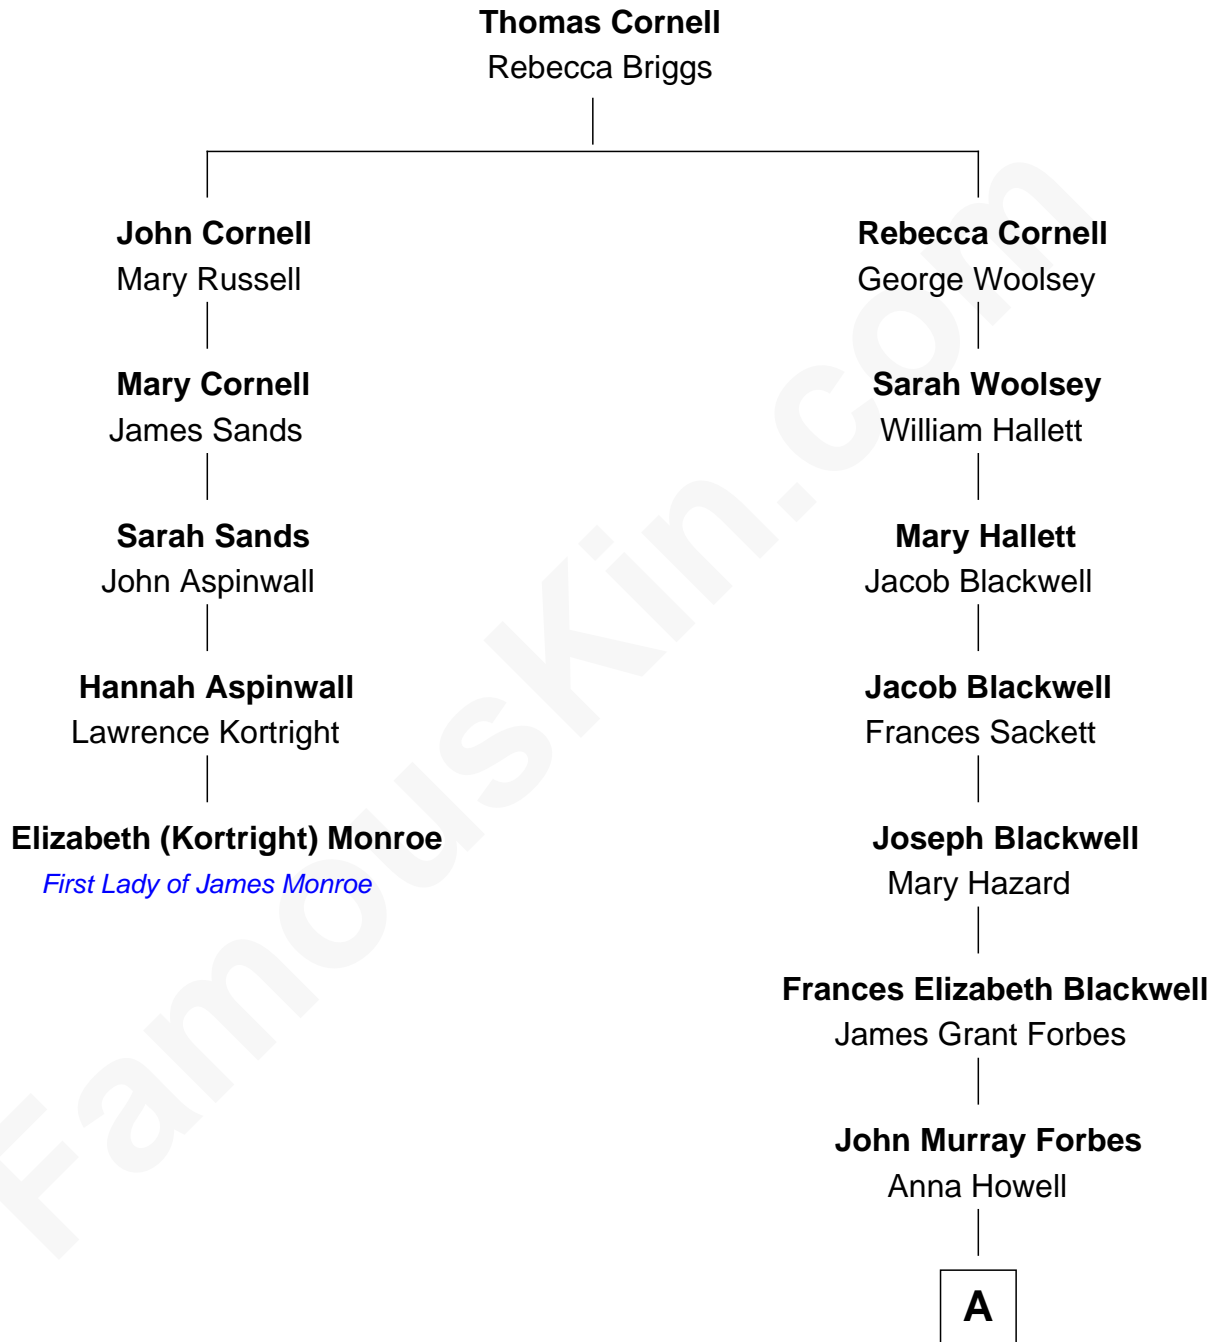

FamousKin.com
Relationship Chart of
Elizabeth (Kortright) Monroe
First Lady of President James Monroe

4th cousin 6 times removed of

John Kerry
68th U.S. Secretary of State

A

|
Francis Blackwell Forbes

Isabel Clarke

|
James Grant Forbes

Margaret Tyndal Winthrop

|
Rosemary Isabel Forbes

Richard John Kerry

|
John Kerry

68th U.S. Secretary of State

FamousKin.com