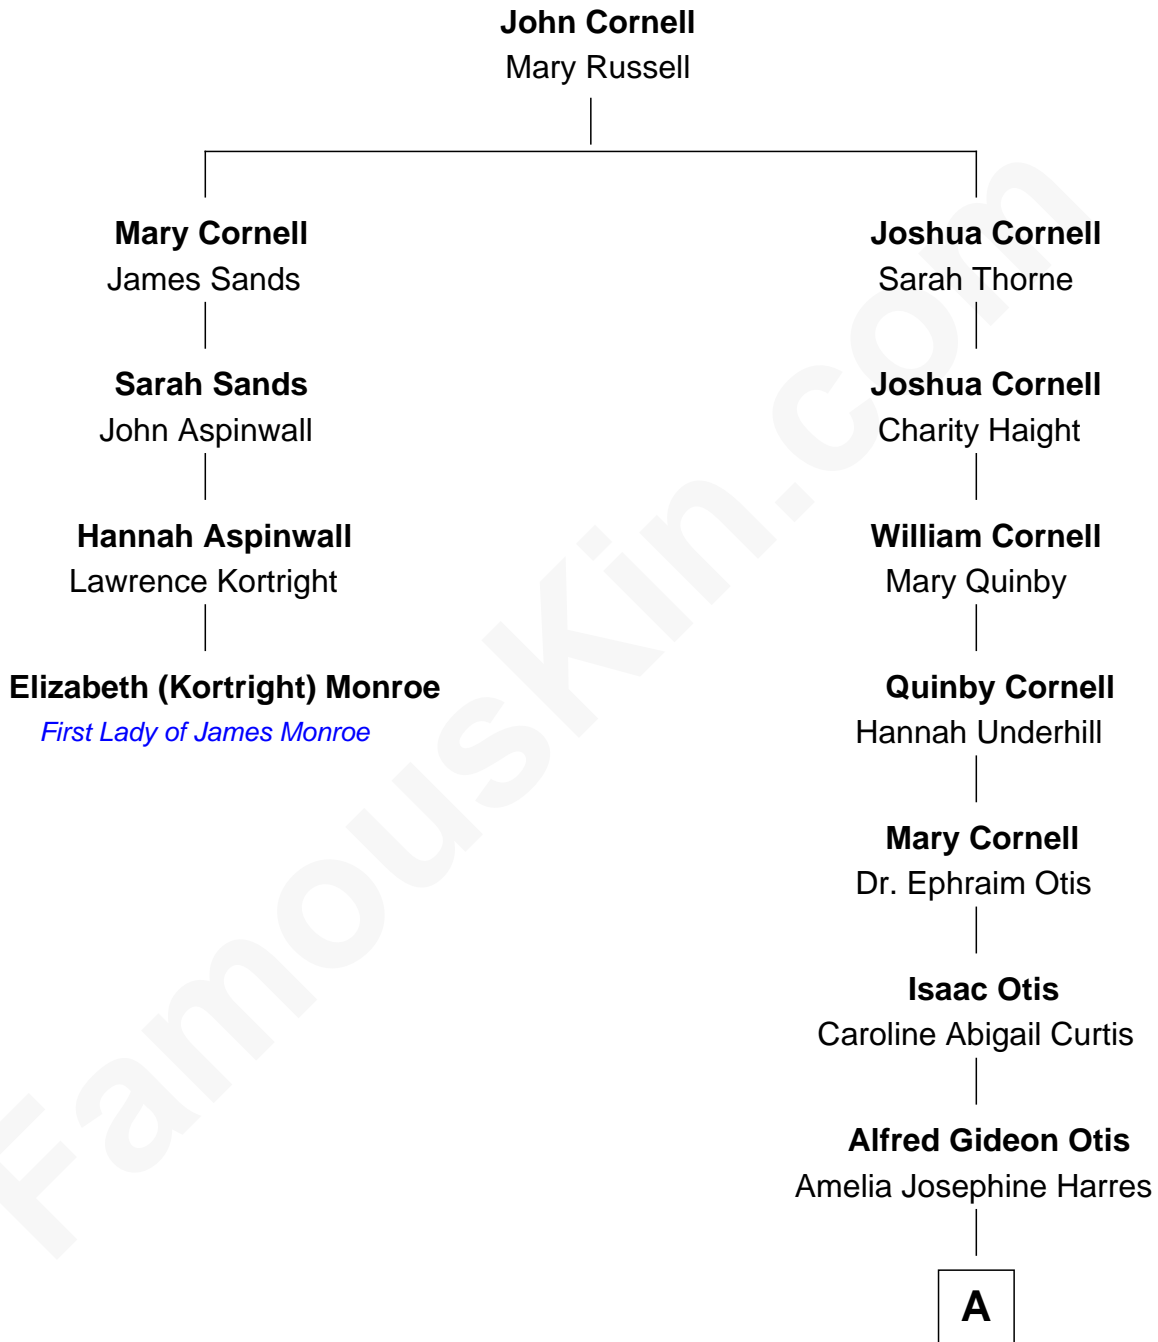

**FamousKin.com**  
**Relationship Chart of**  
**Elizabeth (Kortright) Monroe**  
*First Lady of President James Monroe*

3rd cousin 5 times removed of

**Amelia Earhart**  
*Aviation Pioneer*

A

Amelia Otis  
Edwin Stanton Earhart

Amelia Earhart  
*Aviation Pioneer*

FamousKin.com