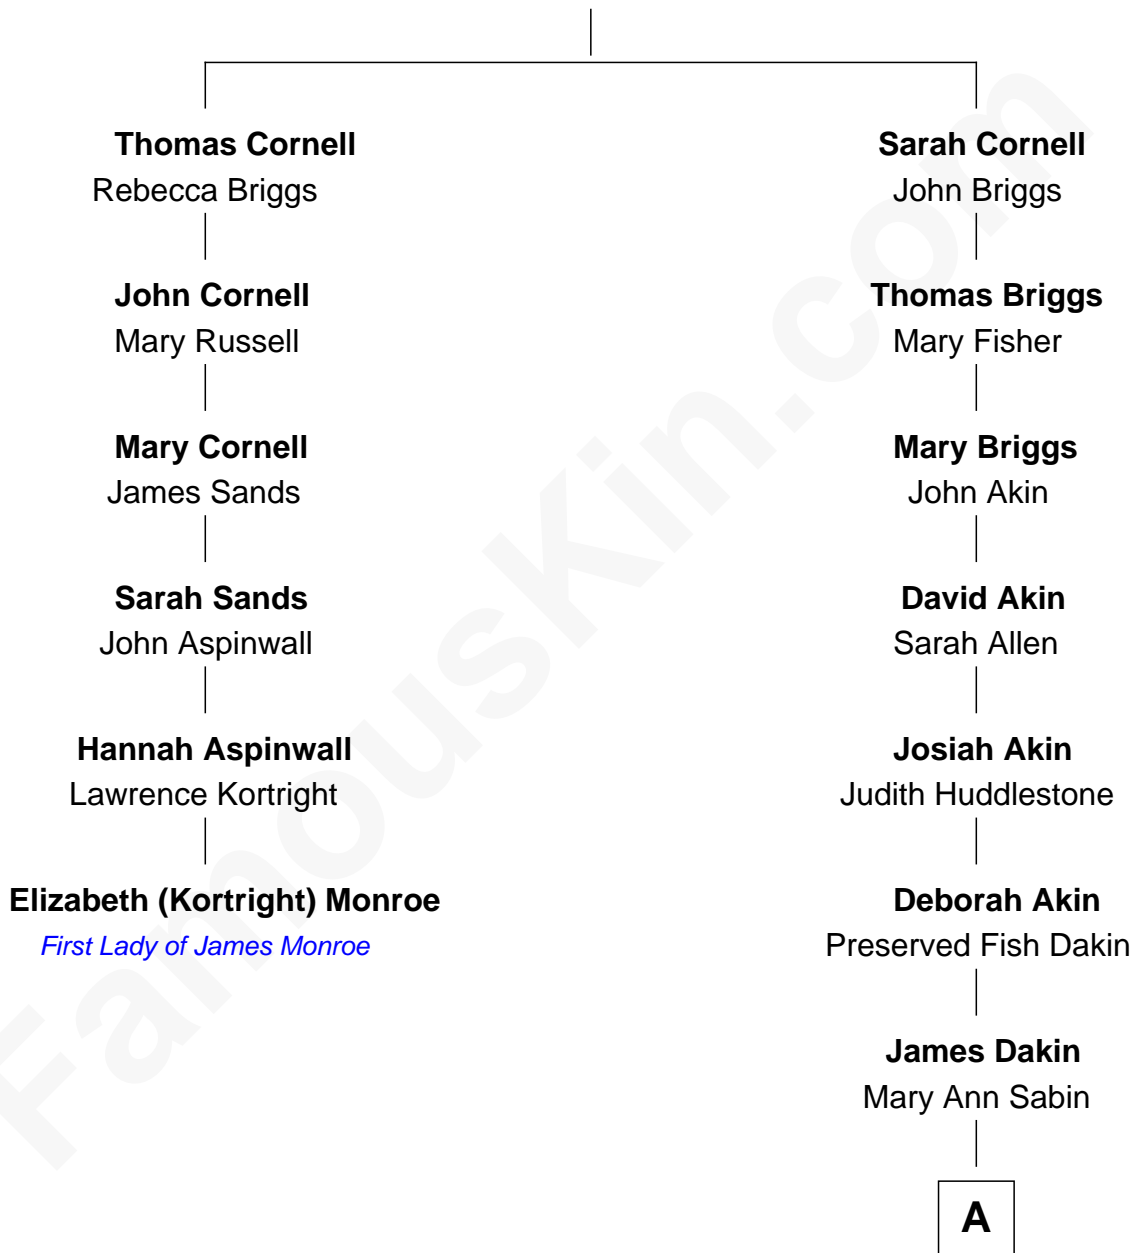

FamousKin.com
Relationship Chart of
Elizabeth (Kortright) Monroe
First Lady of President James Monroe

5th cousin 7 times removed of
Ethan Hawke
Actor, Director, Screenwriter, Novelist

----- Cornell

A

Dr. Edwin Francis Dakin

Hannah Jane Bellar

Ida Jane Dakin

George Washington Hawke

Ronald M. Hawke

Edith S. Mosher

Frank Taylor Hawke

Betty Virginia Hartsock

James Steven Hawke

Leslie Carole Green

Ethan Hawke

Movie Actor