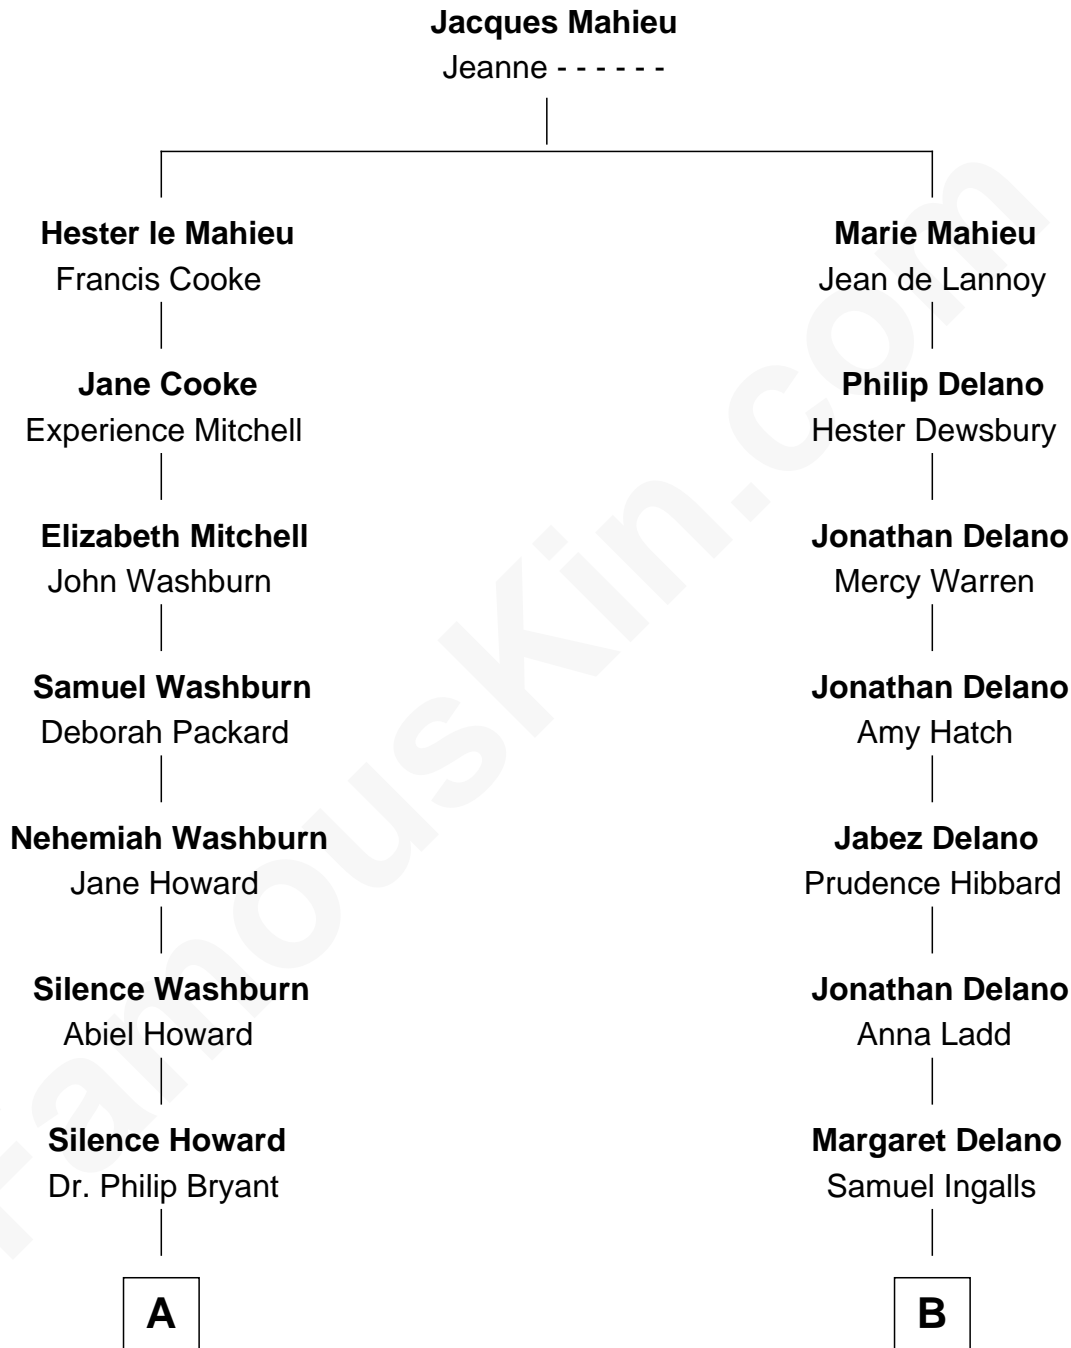

FamousKin.com Relationship Chart of

Edwin Bryant

California Expedition Journalist

8th cousin 1 time removed of

Laura Ingalls-Wilder

Author of Little House on the Prairie

A

Silence Bryant
Ichabod Bryant

Edwin Bryant
California Expedition Journalist

B

Lansford Whiting Ingalls
Laura Louisa Colby

Charles Phillip Ingalls
Caroline Lake Quiner

Laura Ingalls-Wilder
Author of Little House on the Prairie

FamousKin.com