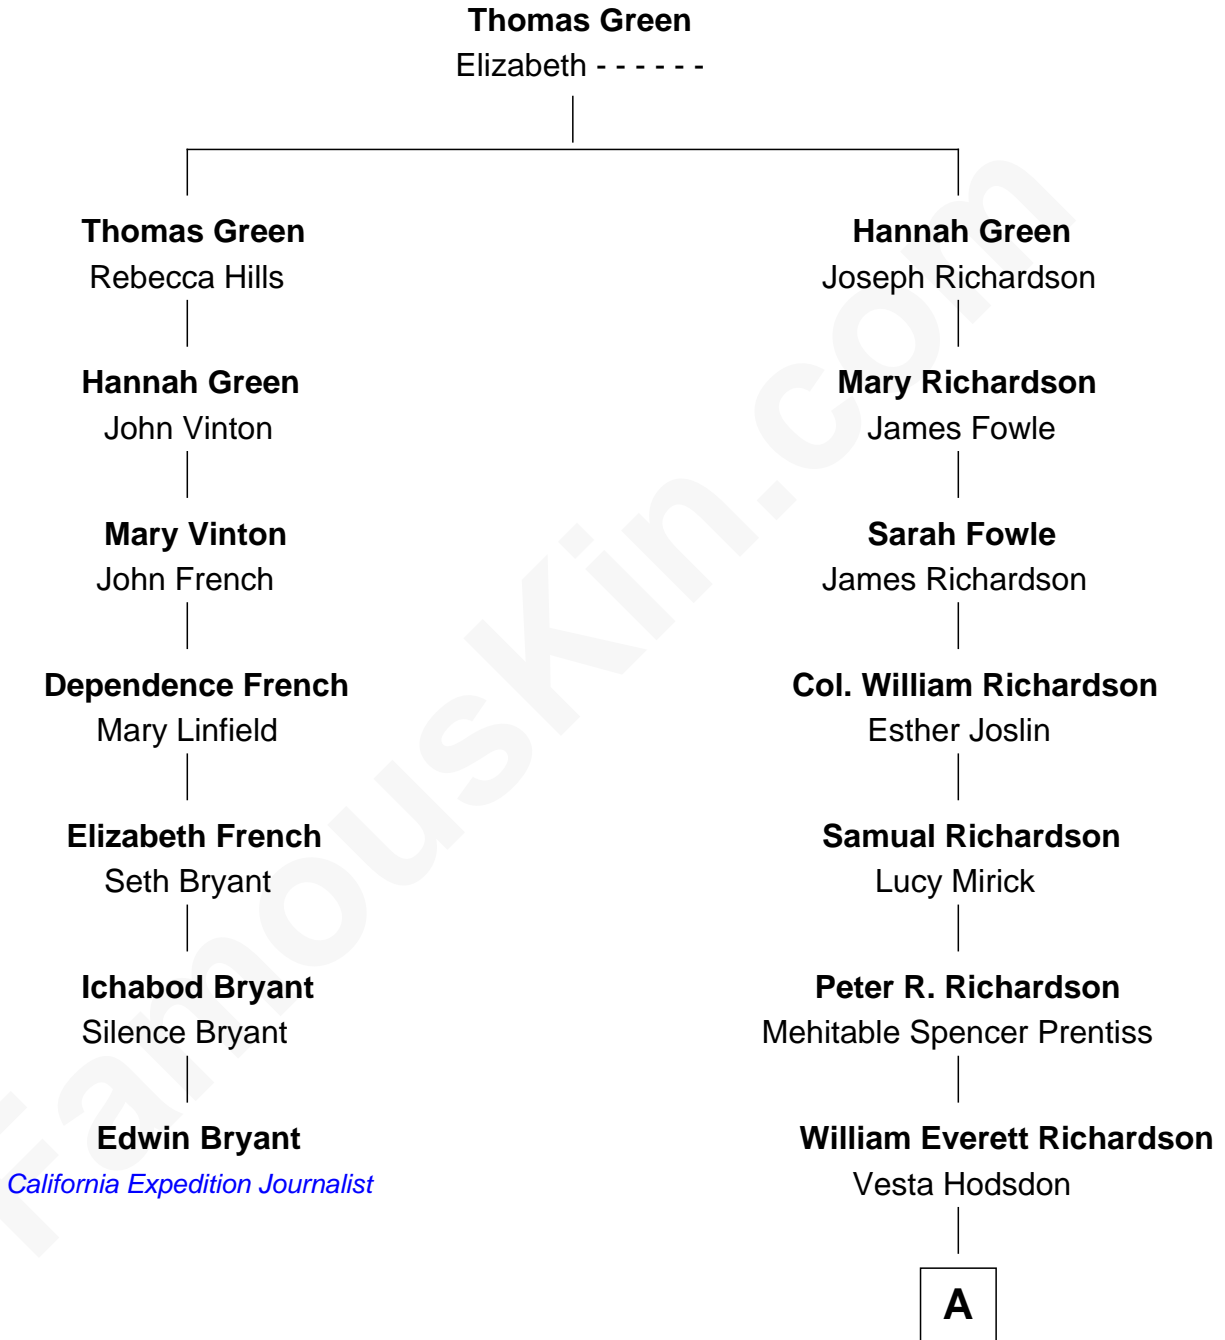

FamousKin.com Relationship Chart of

Edwin Bryant

California Expedition Journalist

6th cousin 3 times removed of

Bill Richardson

30th Governor of New Mexico

A

|
William Blaney Richardson

Rosaura Ojeda-Medero

|
William Blaine Richardson

María Luisa López-Collada

|
Bill Richardson

30th Governor of New Mexico

FamousKin.com